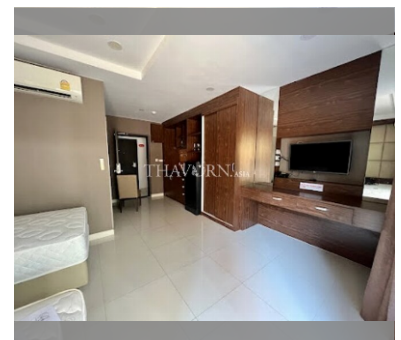

Condo for sale studio 30 m² in New Nordic Marcus 3, Pattaya

฿ 1,200,000

UNIT PARAMETERS:

UID	FS-220459
quota	thai quota
type	studio
size	30m²
floor	1
view	garden view
transfer fee payer	50/50

PROJECT PARAMETERS:

district	Pratumnak
buildings	1
floors	8
start of construction	2023

FACILITIES:

General information: lowrise, underground parking.

Swimming pool: swimming pool.

Chill zone: garden.

Other: CCTV, security.