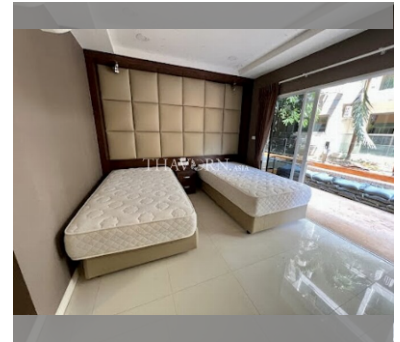

Condo for sale studio 30 m² in New Nordic Marcus 3, Pattaya

฿ 1,200,000

UNIT PARAMETERS:

UID	FS-220459
quota	thai quota
type	studio
size	30m²
floor	1
view	garden view
transfer cost	
transfer fee payer	50/50
additional cost	

PROJECT PARAMETERS:

district	Pratumnak
buildings	1
floors	8
start of construction	2023

FACILITIES:

General information: lowrise, underground parking.

Swimming pool: swimming pool.

Chill zone: garden.

Other: CCTV, security.