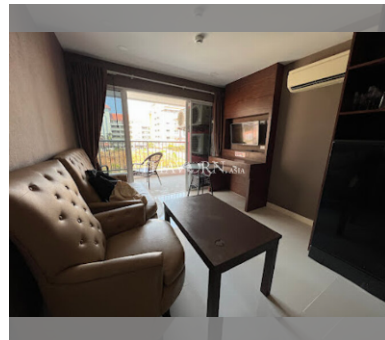

Condo for sale 2 bedroom 61 m² in New Nordic Marcus 3, Pattaya

฿ 2,700,000

UNIT PARAMETERS:

UID	FS-220457
quota	thai quota
type	2 bedroom
size	61m²
floor	2
view	city view
transfer fee payer	On Buyer

PROJECT PARAMETERS:

district	Pratumnak
buildings	1
floors	8
start of construction	2023

FACILITIES:

- General information: lowrise, underground parking.
- Swimming pool: swimming pool.
- Chill zone: garden.
- Other: CCTV, security.