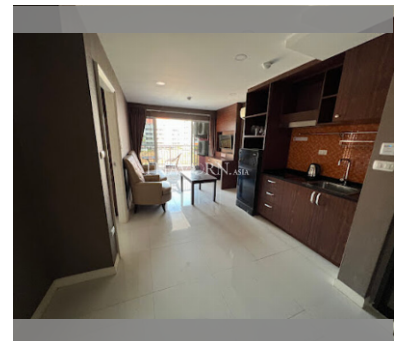

Condo for sale 2 bedroom 61 m² in New Nordic Marcus 3, Pattaya

฿ 2,700,000

UNIT PARAMETERS:

UID	FS-220457
quota	thai quota
type	2 bedroom
size	61m²
floor	2
view	city view
transfer cost	
transfer fee payer	On Buyer
additional cost	

PROJECT PARAMETERS:

district	Pratumnak
buildings	1
floors	8
start of construction	2023

FACILITIES:

General information: lowrise, underground parking.

Swimming pool: swimming pool.

Chill zone: garden.

Other: CCTV, security.