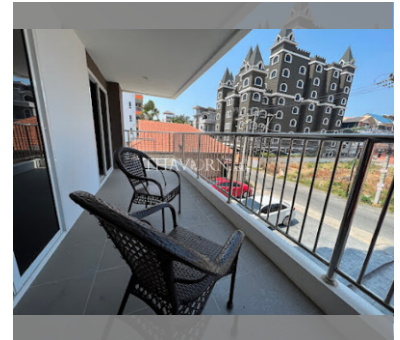

Condo for sale 2 bedroom 61 m² in New Nordic Marcus 3, Pattaya

฿ 2,700,000

UNIT PARAMETERS:

UID	FS-220457
quota	thai quota
type	2 bedroom
size	61m²
floor	2
view	city view
transfer cost	
transfer fee payer	On Buyer
additional cost	

PROJECT PARAMETERS:

district	Pratumnak
buildings	1
floors	8
start of construction	2023

FACILITIES:

General information: lowrise, underground parking.

Swimming pool: swimming pool.

Chill zone: garden.

Other: CCTV, security.