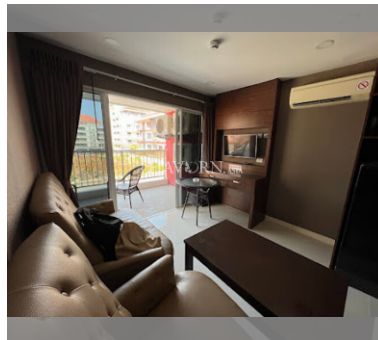

Condo for sale 2 bedroom 61 m² in New Nordic Marcus 3, Pattaya

฿ 2,700,000

UNIT PARAMETERS:

UID	FS-220457
quota	thai quota
type	2 bedroom
size	61m²
floor	2
view	city view
transfer cost	
transfer fee payer	On Buyer
additional cost	

PROJECT PARAMETERS:

district	Pratumnak
buildings	1
floors	8
start of construction	2023

FACILITIES:

General information: lowrise, underground parking.

Swimming pool: swimming pool.

Chill zone: garden.

Other: CCTV, security.