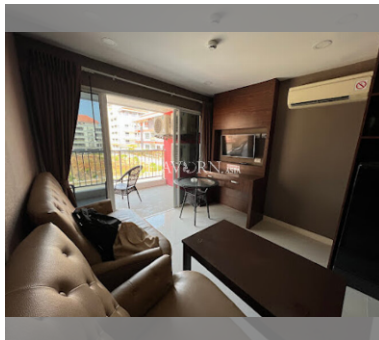

Condo for sale 2 bedroom 61 m² in New Nordic Marcus 3, Pattaya

฿ 2,700,000

UNIT PARAMETERS:

UID	FS-220457
quota	thai quota
type	2 bedroom
size	61m²
floor	2
view	city view
transfer fee payer	On Buyer

PROJECT PARAMETERS:

district	Pratumnak
buildings	1
floors	8
start of construction	2023

FACILITIES:

- General information: lowrise, underground parking.
- Swimming pool: swimming pool.
- Chill zone: garden.
- Other: CCTV, security.