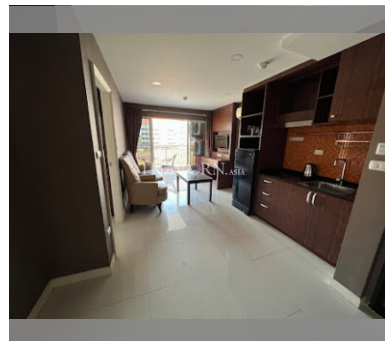

Condo for sale 2 bedroom 61 m² in New Nordic Marcus 3, Pattaya

฿ 2,700,000

UNIT PARAMETERS:

UID	FS-220457
quota	thai quota
type	2 bedroom
size	61m²
floor	2
view	city view
transfer fee payer	On Buyer

PROJECT PARAMETERS:

district	Pratumnak
buildings	1
floors	8
start of construction	2023

FACILITIES:

- General information: lowrise, underground parking.
- Swimming pool: swimming pool.
- Chill zone: garden.
- Other: CCTV, security.