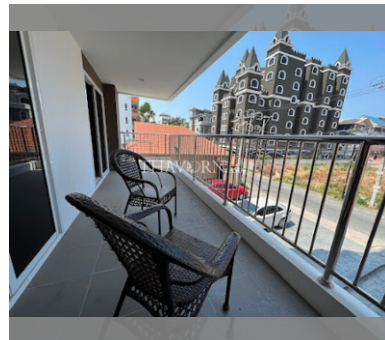

Condo for sale 2 bedroom 61 m² in New Nordic Marcus 3, Pattaya

฿ 2,700,000

UNIT PARAMETERS:

UID	FS-220457
quota	thai quota
type	2 bedroom
size	61m ²
floor	2
view	city view
transfer fee payer	On Buyer

PROJECT PARAMETERS:

district	Pratumnak
buildings	1
floors	8
start of construction	2023

FACILITIES:

- General information: lowrise, underground parking.
- Swimming pool: swimming pool.
- Chill zone: garden.
- Other: CCTV, security.