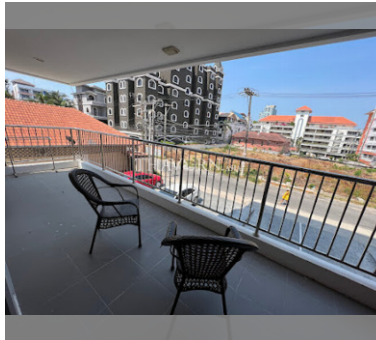

Condo for sale 2 bedroom 61 m² in New Nordic Marcus 3, Pattaya

฿ 2,700,000

UNIT PARAMETERS:

UID	FS-220457
quota	thai quota
type	2 bedroom
size	61m²
floor	2
view	city view
transfer cost	
transfer fee payer	On Buyer
additional cost	

PROJECT PARAMETERS:

district	Pratumnak
buildings	1
floors	8
start of construction	2023

FACILITIES:

General information: lowrise, underground parking.

Swimming pool: swimming pool.

Chill zone: garden.

Other: CCTV, security.