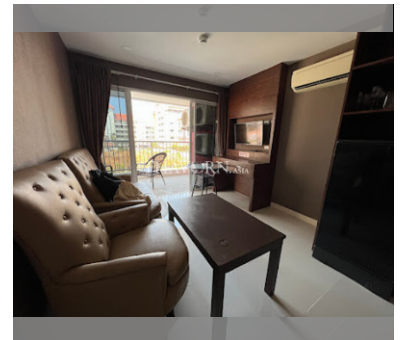

Condo for sale 2 bedroom 61 m² in New Nordic Marcus 3, Pattaya

฿ 2,700,000

UNIT PARAMETERS:

UID	FS-220457
quota	thai quota
type	2 bedroom
size	61m²
floor	2
view	city view
transfer cost	
transfer fee payer	On Buyer
additional cost	

PROJECT PARAMETERS:

district	Pratumnak
buildings	1
floors	8
start of construction	2023

FACILITIES:

General information: lowrise, underground parking.

Swimming pool: swimming pool.

Chill zone: garden.

Other: CCTV, security.