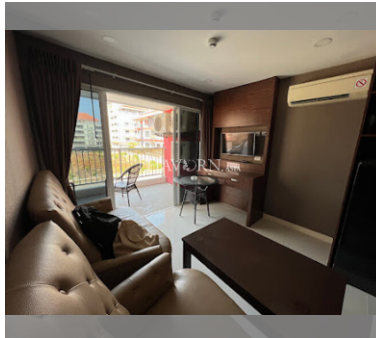

Condo for sale 2 bedroom 61 m² in New Nordic Marcus 3, Pattaya

฿ 2,700,000

UNIT PARAMETERS:

UID	FS-220457
quota	thai quota
type	2 bedroom
size	61m²
floor	2
view	city view
transfer cost	
transfer fee payer	On Buyer
additional cost	

PROJECT PARAMETERS:

district	Pratumnak
buildings	1
floors	8
start of construction	2023

FACILITIES:

General information: lowrise, underground parking.

Swimming pool: swimming pool.

Chill zone: garden.

Other: CCTV, security.