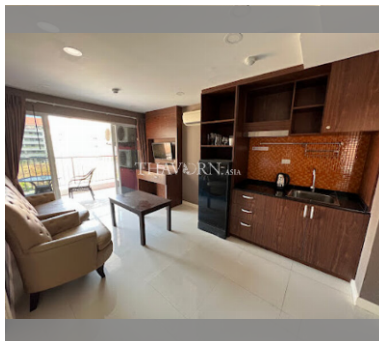

Condo for sale 2 bedroom 61 m² in New Nordic Marcus 3, Pattaya

฿ 2,700,000

UNIT PARAMETERS:

UID	FS-220457
quota	thai quota
type	2 bedroom
size	61m²
floor	2
view	city view
transfer fee payer	On Buyer

PROJECT PARAMETERS:

district	Pratumnak
buildings	1
floors	8
start of construction	2023

FACILITIES:

- General information: lowrise, underground parking.
- Swimming pool: swimming pool.
- Chill zone: garden.
- Other: CCTV, security.