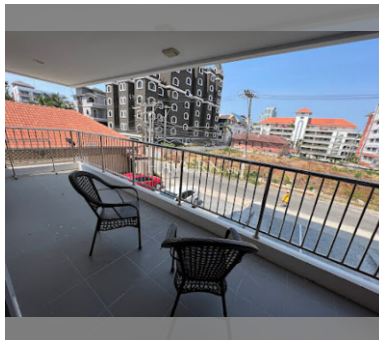

Condo for sale 2 bedroom 61 m² in New Nordic Marcus 3, Pattaya

฿ 2,700,000

UNIT PARAMETERS:

UID	FS-220457
quota	thai quota
type	2 bedroom
size	61m ²
floor	2
view	city view
transfer fee payer	On Buyer

PROJECT PARAMETERS:

district	Pratumnak
buildings	1
floors	8
start of construction	2023

FACILITIES:

- General information: lowrise, underground parking.
- Swimming pool: swimming pool.
- Chill zone: garden.
- Other: CCTV, security.