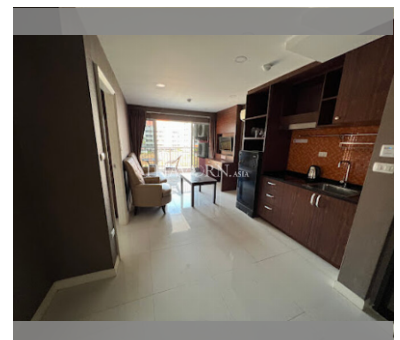

Condo for sale 2 bedroom 61 m² in New Nordic Marcus 3, Pattaya

฿ 2,700,000

UNIT PARAMETERS:

UID	FS-220457
quota	thai quota
type	2 bedroom
size	61m²
floor	2
view	city view
transfer cost	
transfer fee payer	On Buyer
additional cost	

PROJECT PARAMETERS:

district	Pratumnak
buildings	1
floors	8
start of construction	2023

FACILITIES:

General information: lowrise, underground parking.

Swimming pool: swimming pool.

Chill zone: garden.

Other: CCTV, security.