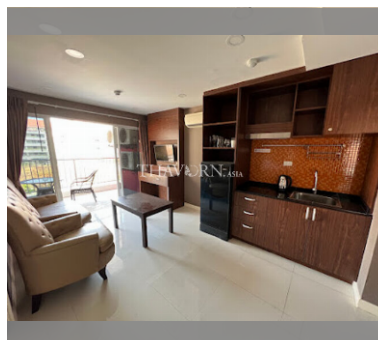

Condo for sale 2 bedroom 61 m² in New Nordic Marcus 3, Pattaya

฿ 2,700,000

UNIT PARAMETERS:

UID	FS-220457
quota	thai quota
type	2 bedroom
size	61m²
floor	2
view	city view
transfer cost	
transfer fee payer	On Buyer
additional cost	

PROJECT PARAMETERS:

district	Pratumnak
buildings	1
floors	8
start of construction	2023

FACILITIES:

General information: lowrise, underground parking.

Swimming pool: swimming pool.

Chill zone: garden.

Other: CCTV, security.