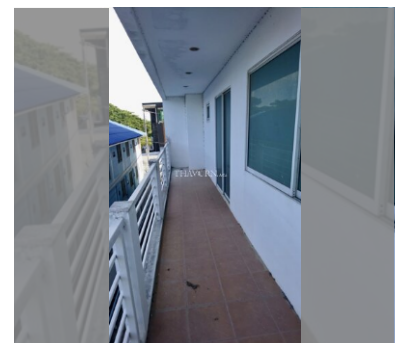

Condo for sale 2 bedroom 69.4 m² in Beach and Mountain Condo, Pattaya

฿ 1,730,000

UNIT PARAMETERS:

UID	FS-220361
quota	foreign quota
type	2 bedroom
size	69.4m ²
floor	3
view	city view
quality	not chosen
transfer fee payer	By Buyer

PROJECT PARAMETERS:

district	Jomtien
buildings	1
floors	5
built in	2008

FACILITIES:

General information: lowrise, covered parking.

Swimming pool: swimming pool.

Chill zone: garden.

Other: CCTV, security.

details