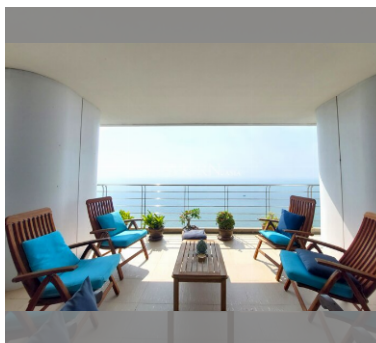

Condo for sale 4 bedroom 269 m² in The Residences @ Dream Pattaya, Pattaya

฿ 25,000,000

UNIT PARAMETERS:

UID	FS-220193
quota	foreign quota
type	4 bedroom
size	269m²
floor	23
view	sea view
quality	excellent
online viewing	on
transfer fee payer	seller and buyer 50/50

PROJECT PARAMETERS:

district	Na Jomtien
buildings	1
floors	36
built in	2018
maintenance	฿ 145,260/year

FACILITIES:

General information: highrise, meters to beach: 50, multy-level parking, covered parking.

Swimming pool: swimming pool, kids pool, rooftop pool.

Chill zone: chill zone, garden.

Health zone: gym.

Other: lobby, CCTV, security.