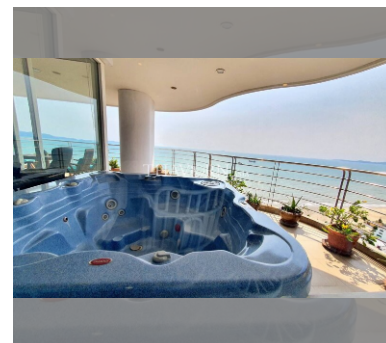

Condo for sale 4 bedroom 269 m² in The Residences @ Dream Pattaya, Pattaya

฿ 25,000,000

UNIT PARAMETERS:

UID	FS-220193
quota	foreign quota
type	4 bedroom
size	269m²
floor	23
view	sea view
quality	excellent
online viewing	on
transfer fee payer	seller and buyer 50/50

PROJECT PARAMETERS:

district	Na Jomtien
buildings	1
floors	36
built in	2018
maintenance	฿ 145,260/year

FACILITIES:

General information: highrise, meters to beach: 50, multy-level parking, covered parking.

Swimming pool: swimming pool, kids pool, rooftop pool.

Chill zone: chill zone, garden.

Health zone: gym.

Other: lobby, CCTV, security.