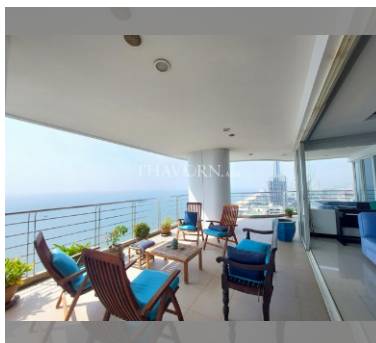

Condo for sale 4 bedroom 269 m² in The Residences @ Dream Pattaya, Pattaya

฿ 25,000,000

UNIT PARAMETERS:

UID	FS-220193
quota	foreign quota
type	4 bedroom
size	269m²
floor	23
view	sea view
quality	excellent
online viewing	on
transfer fee payer	seller and buyer 50/50

PROJECT PARAMETERS:

district	Na Jomtien
buildings	1
floors	36
built in	2018
maintenance	฿ 145,260/year

FACILITIES:

General information: highrise, meters to beach: 50, multy-level parking, covered parking.

Swimming pool: swimming pool, kids pool, rooftop pool.

Chill zone: chill zone, garden.

Health zone: gym.

Other: lobby, CCTV, security.