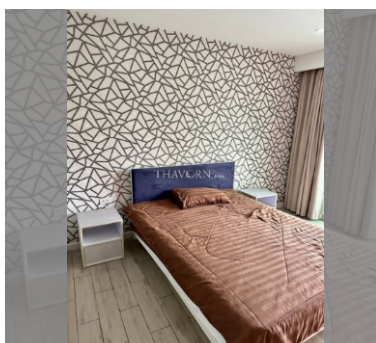

Condo for sale studio 27 m² in Seven Seas Jomtien, Pattaya

฿ 1,530,000

UNIT PARAMETERS:

UID	FS-220188
quota	foreign quota
type	studio
size	27m²
floor	2
view	garden view
transfer fee payer	50/50

PROJECT PARAMETERS:

district	Jomtien
buildings	7
floors	8
built in	2016
maintenance	฿ 12,960/year

FACILITIES:

General information: resort, meters to beach: 700, minutes to beach: 7, shuttle bus, underground parking, open parking.

Swimming pool: swimming pool, kids pool, water slides, waterfall, jacuzzi, pool bar .

Chill zone: chill zone, garden.

Health zone: gym, sauna, massage.

Other: reception, lobby, clubhouse, meeting room, games room, CCTV, security, minimart, laundry, room service.