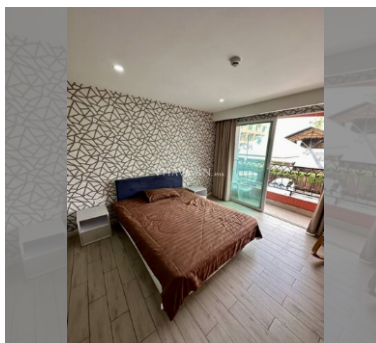

Condo for sale studio 27 m² in Seven Seas Jomtien, Pattaya

฿ 1,530,000

UNIT PARAMETERS:

UID	FS-220188
quota	foreign quota
type	studio
size	27m²
floor	2
view	garden view
transfer fee payer	50/50

PROJECT PARAMETERS:

district	Jomtien
buildings	7
floors	8
built in	2016
maintenance	฿ 12,960/year

FACILITIES:

General information: resort, meters to beach: 700, minutes to beach: 7, shuttle bus, underground parking, open parking.

Swimming pool: swimming pool, kids pool, water slides, waterfall, jacuzzi, pool bar .

Chill zone: chill zone, garden.

Health zone: gym, sauna, massage.

Other: reception, lobby, clubhouse, meeting room, games room, CCTV, security, minimart, laundry, room service.