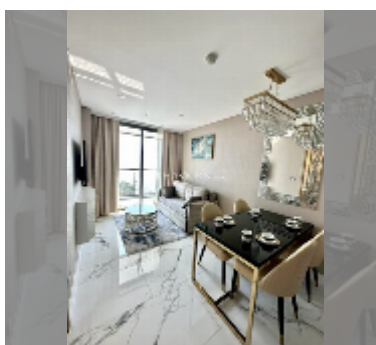

Condo for sale 1 bedroom 45 m² in Copacabana Beach Jomtien, Pattaya

฿ 8,820,000

UNIT PARAMETERS:

UID	FS-220166
quota	foreign quota
type	1 bedroom
size	45m ²
floor	10
view	sea view

PROJECT PARAMETERS:

district	Jomtien
buildings	1
floors	59
built in	2022
maintenance	฿ 27,000/year

Chill zone: chill zone, garden, rooftop chillout.

Health zone: gym, sauna, hamam.

Other: lobby, meeting room, games room, kids playgarden, CCTV, security.

[details](#)