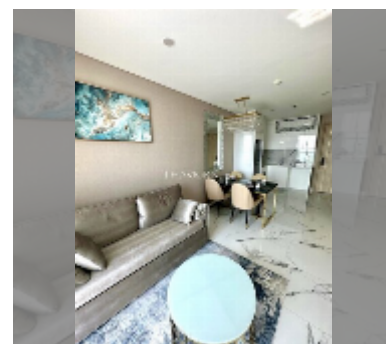

Condo for sale 1 bedroom 45 m² in Copacabana Beach Jomtien, Pattaya

฿ 8,820,000

UNIT PARAMETERS:

UID	FS-220166
quota	foreign quota
type	1 bedroom
size	45m²
floor	10
view	sea view

PROJECT PARAMETERS:

district	Jomtien
buildings	1
floors	59
built in	2022
maintenance	฿ 27,000/year

FACILITIES:

General information: highrise, meters to beach: 50, minutes to beach: 1, shuttle bus, beach front, open parking, multy-level parking.

Swimming pool: swimming pool, rooftop pool, infinity view, jacuzzi, pool bar , sunbathing area.

Chill zone: chill zone, garden, rooftop chillout.

Health zone: gym, sauna, hamam.

Other: lobby, meeting room, games room, kids playgarden, CCTV, security.