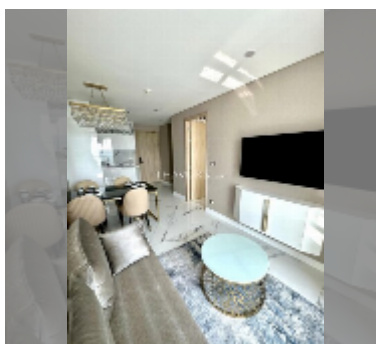

Condo for sale 1 bedroom 45 m² in Copacabana Beach Jomtien, Pattaya

฿ 8,820,000

UNIT PARAMETERS:

UID	FS-220166
quota	foreign quota
type	1 bedroom
size	45m ²
floor	10
view	sea view

PROJECT PARAMETERS:

district	Jomtien
buildings	1
floors	59
built in	2022
maintenance	฿ 27,000/year

Chill zone: chill zone, garden, rooftop chillout.

Health zone: gym, sauna, hamam.

Other: lobby, meeting room, games room, kids playgarden, CCTV, security.

[details](#)