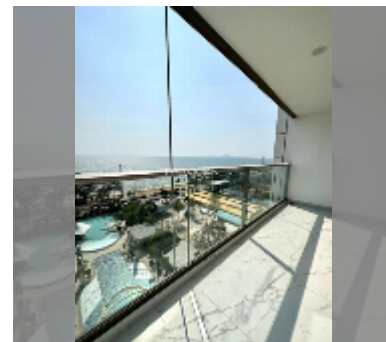

Condo for sale 1 bedroom 45 m² in Copacabana Beach Jomtien, Pattaya

฿ 8,820,000

UNIT PARAMETERS:

UID	FS-220166
quota	foreign quota
type	1 bedroom
size	45m ²
floor	10
view	sea view

PROJECT PARAMETERS:

district	Jomtien
buildings	1
floors	59
built in	2022
maintenance	฿ 27,000/year

FACILITIES:

General information: highrise, meters to beach: 50, minutes to beach: 1, shuttle bus, beach front, open parking, multy-level parking.

Swimming pool: swimming pool, rooftop pool, infinity view, jacuzzi, pool bar , sunbathing area.

Chill zone: chill zone, garden, rooftop chillout.

Health zone: gym, sauna, hamam.

Other: lobby, meeting room, games room, kids playgarden, CCTV, security.

[details](#)