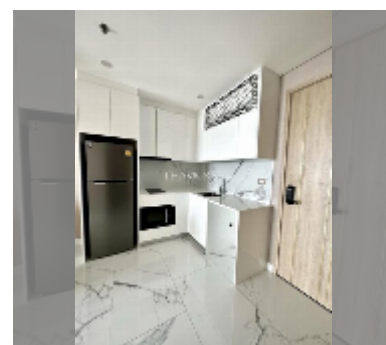

Condo for sale 1 bedroom 45 m² in Copacabana Beach Jomtien, Pattaya

฿ 8,820,000

UNIT PARAMETERS:

UID	FS-220166
quota	foreign quota
type	1 bedroom
size	45m²
floor	10
view	sea view

PROJECT PARAMETERS:

district	Jomtien
buildings	1
floors	59
built in	2022
maintenance	฿ 27,000/year

FACILITIES:

General information: highrise, meters to beach: 50, minutes to beach: 1, shuttle bus, beach front, open parking, multy-level parking.

Swimming pool: swimming pool, rooftop pool, infinity view, jacuzzi, pool bar , sunbathing area.

Chill zone: chill zone, garden, rooftop chillout.

Health zone: gym, sauna, hamam.

Other: lobby, meeting room, games room, kids playgarden, CCTV, security.