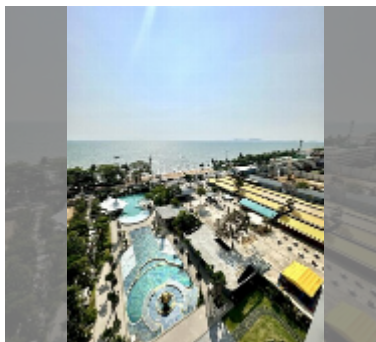

Condo for sale 1 bedroom 45 m² in Copacabana Beach Jomtien, Pattaya

฿ 8,820,000

UNIT PARAMETERS:

UID	FS-220166
quota	foreign quota
type	1 bedroom
size	45m ²
floor	10
view	sea view

PROJECT PARAMETERS:

district	Jomtien
buildings	1
floors	59
built in	2022
maintenance	฿ 27,000/year

FACILITIES:

General information: highrise, meters to beach: 50, minutes to beach: 1, shuttle bus, beach front, open parking, multy-level parking.

Swimming pool: swimming pool, rooftop pool, infinity view, jacuzzi, pool bar , sunbathing area.

Chill zone: chill zone, garden, rooftop chillout.

Health zone: gym, sauna, hamam.

Other: lobby, meeting room, games room, kids playgarden, CCTV, security.

[details](#)