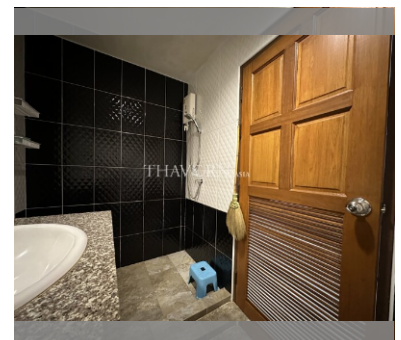

Condo for sale studio 30.1 m² in Jomtien Beach Mountain 7, Pattaya

฿ 1,400,000

UNIT PARAMETERS:

UID	FS-220165
quota	foreign quota
type	studio
size	30.1m²
floor	4
view	city view
transfer fee payer	50/50

PROJECT PARAMETERS:

district	Jomtien
buildings	1
floors	8
built in	2015
maintenance	฿ 9,030/year

FACILITIES:

General information: lowrise, meters to beach: 150, minutes to beach: 2, covered parking.

Swimming pool: swimming pool.

Chill zone: garden.

Health zone: gym.

Other: CCTV, security.