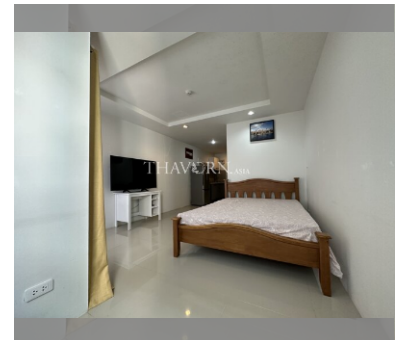

Condo for sale studio 30.1 m² in Jomtien Beach Mountain 7, Pattaya

฿ 1,400,000

UNIT PARAMETERS:

UID	FS-220165
quota	foreign quota
type	studio
size	30.1m²
floor	4
view	city view
transfer fee payer	50/50

PROJECT PARAMETERS:

district	Jomtien
buildings	1
floors	8
built in	2015
maintenance	฿ 9,030/year

FACILITIES:

General information: lowrise, meters to beach: 150, minutes to beach: 2, covered parking.

Swimming pool: swimming pool.

Chill zone: garden.

Health zone: gym.

Other: CCTV, security.