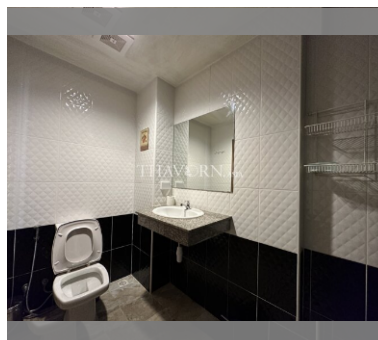

Condo for sale studio 30.1 m² in Jomtien Beach Mountain 7, Pattaya

฿ 1,400,000

UNIT PARAMETERS:

UID	FS-220165
quota	foreign quota
type	studio
size	30.1m²
floor	4
view	city view
transfer fee payer	50/50

PROJECT PARAMETERS:

district	Jomtien
buildings	1
floors	8
built in	2015
maintenance	฿ 9,030/year

FACILITIES:

General information: lowrise, meters to beach: 150, minutes to beach: 2, covered parking.

Swimming pool: swimming pool.

Chill zone: garden.

Health zone: gym.

Other: CCTV, security.