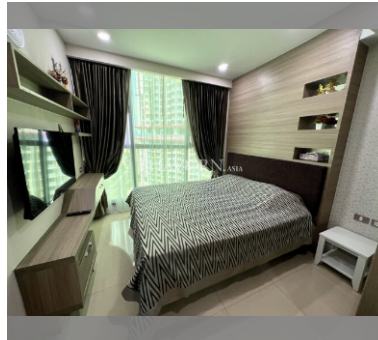

Condo for sale 1 bedroom 35 m² in Dusit Grand Condo View, Pattaya

฿ 3,350,000

UNIT PARAMETERS:

UID	FS-220153
quota	foreign quota
type	1 bedroom
size	35m²
floor	19
view	sea view
transfer fee payer	On Buyer

PROJECT PARAMETERS:

district	Jomtien
buildings	1
floors	36
built in	2014
maintenance	฿ 16,800/year

FACILITIES:

General information: highrise, meters to beach: 300, underground parking, open parking.

Swimming pool: swimming pool, kids pool, waterfall, jacuzzi.

Health zone: gym.

Other: reception, CCTV, security, minimart, laundry.