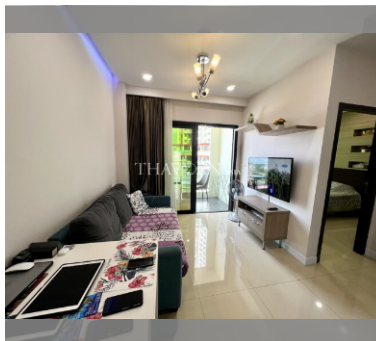

Condo for sale 1 bedroom 35 m² in Dusit Grand Condo View, Pattaya

฿ 3,350,000

UNIT PARAMETERS:

UID	FS-220153
quota	foreign quota
type	1 bedroom
size	35m²
floor	19
view	sea view
transfer cost	
transfer fee payer	On Buyer
additional cost	

PROJECT PARAMETERS:

district	Jomtien
buildings	1
floors	36
built in	2014
maintenance	฿ 16,800/year

FACILITIES:

General information: highrise, meters to beach: 300, underground parking, open parking.

Swimming pool: swimming pool, kids pool, waterfall, jacuzzi.

Health zone: gym.

Other: reception, CCTV, security, minimart, laundry.