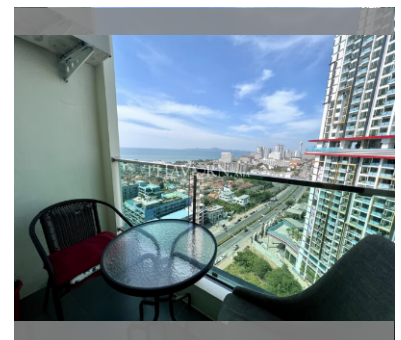

Condo for sale 1 bedroom 35 m² in Dusit Grand Condo View, Pattaya

฿ 3,350,000

UNIT PARAMETERS:

UID	FS-220153
quota	foreign quota
type	1 bedroom
size	35m²
floor	19
view	sea view
transfer fee payer	On Buyer

PROJECT PARAMETERS:

district	Jomtien
buildings	1
floors	36
built in	2014
maintenance	฿ 16,800/year

FACILITIES:

General information: highrise, meters to beach: 300, underground parking, open parking.

Swimming pool: swimming pool, kids pool, waterfall, jacuzzi.

Health zone: gym.

Other: reception, CCTV, security, minimart, laundry.