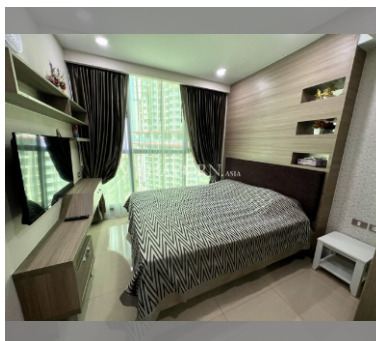

Condo for sale 1 bedroom 35 m² in Dusit Grand Condo View, Pattaya

฿ 3,350,000

UNIT PARAMETERS:

UID	FS-220153
quota	foreign quota
type	1 bedroom
size	35m²
floor	19
view	sea view
quality	not chosen
transfer fee payer	On Buyer

PROJECT PARAMETERS:

district	Jomtien
buildings	1
floors	36
built in	2014
maintenance	฿ 16,800/year

FACILITIES:

General information: highrise, meters to beach: 300, underground parking, open parking.

Swimming pool: swimming pool, kids pool, waterfall, jacuzzi.

Health zone: gym.

Other: reception, CCTV, security, minimart, laundry.