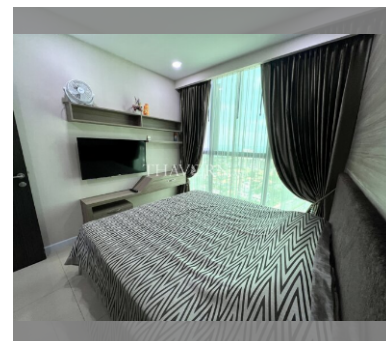

Condo for sale 1 bedroom 35 m<sup>2</sup> in Dusit Grand Condo View, Pattaya

### UNIT PARAMETERS:

UID	FS-220153
quota	foreign quota
type	1 bedroom
size	35m <sup>2</sup>
floor	19
view	sea view
quality	not chosen
transfer fee payer	On Buyer