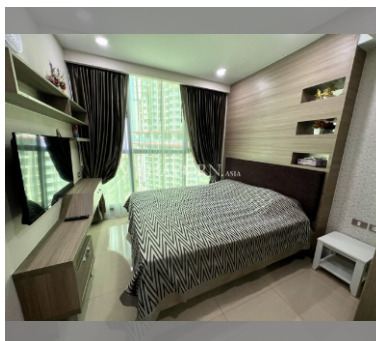

Condo for sale 1 bedroom 35 m<sup>2</sup> in Dusit Grand Condo View, Pattaya

### UNIT PARAMETERS:

UID	FS-220153
quota	foreign quota
type	1 bedroom
size	35m <sup>2</sup>
floor	19
view	sea view
quality	not chosen
transfer fee payer	On Buyer