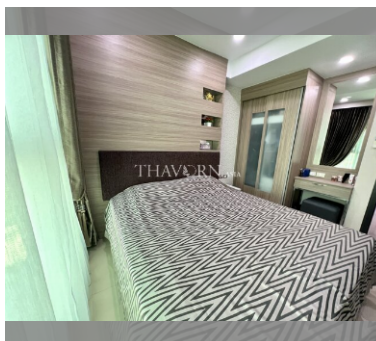

Condo for sale 1 bedroom 35 m² in Dusit Grand Condo View, Pattaya

฿ 3,350,000

UNIT PARAMETERS:

UID	FS-220153
quota	foreign quota
type	1 bedroom
size	35m²
floor	19
view	sea view
quality	not chosen
transfer fee payer	On Buyer

PROJECT PARAMETERS:

district	Jomtien
buildings	1
floors	36
built in	2014
maintenance	฿ 16,800/year

FACILITIES:

General information: highrise, meters to beach: 300, underground parking, open parking.

Swimming pool: swimming pool, kids pool, waterfall, jacuzzi.

Health zone: gym.

Other: reception, CCTV, security, minimart, laundry.