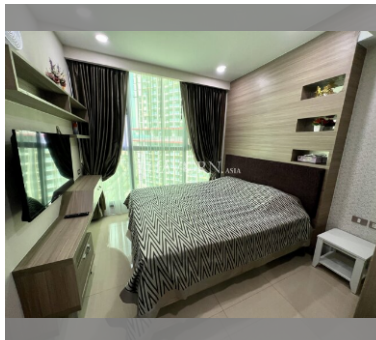

Condo for sale 1 bedroom 35 m² in Dusit Grand Condo View, Pattaya

฿ 3,350,000

UNIT PARAMETERS:

UID	FS-220153
quota	foreign quota
type	1 bedroom
size	35m²
floor	19
view	sea view
transfer cost	
transfer fee payer	On Buyer
additional cost	

PROJECT PARAMETERS:

district	Jomtien
buildings	1
floors	36
built in	2014
maintenance	฿ 16,800/year

FACILITIES:

General information: highrise, meters to beach: 300, underground parking, open parking.

Swimming pool: swimming pool, kids pool, waterfall, jacuzzi.

Health zone: gym.

Other: reception, CCTV, security, minimart, laundry.