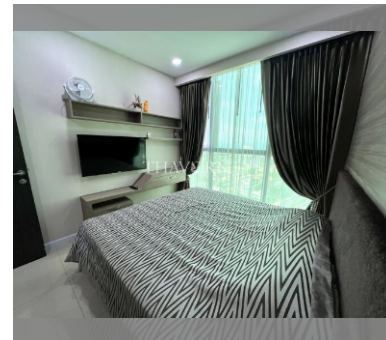

Condo for sale 1 bedroom 35 m² in Dusit Grand Condo View, Pattaya

฿ 3,350,000

UNIT PARAMETERS:

UID	FS-220153
quota	foreign quota
type	1 bedroom
size	35m²
floor	19
view	sea view
transfer cost	
transfer fee payer	On Buyer
additional cost	

PROJECT PARAMETERS:

district	Jomtien
buildings	1
floors	36
built in	2014
maintenance	฿ 16,800/year

FACILITIES:

General information: highrise, meters to beach: 300, underground parking, open parking.

Swimming pool: swimming pool, kids pool, waterfall, jacuzzi.

Health zone: gym.

Other: reception, CCTV, security, minimart, laundry.