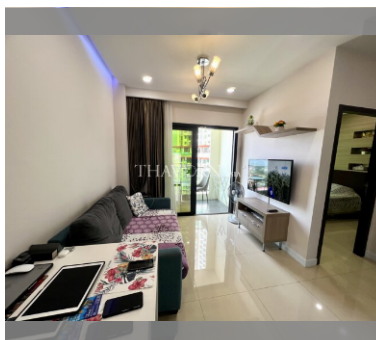

Condo for sale 1 bedroom 35 m² in Dusit Grand Condo View, Pattaya

฿ 3,350,000

UNIT PARAMETERS:

UID	FS-220153
quota	foreign quota
type	1 bedroom
size	35m²
floor	19
view	sea view
quality	not chosen
transfer fee payer	On Buyer

PROJECT PARAMETERS:

district	Jomtien
buildings	1
floors	36
built in	2014
maintenance	฿ 16,800/year

FACILITIES:

General information: highrise, meters to beach: 300, underground parking, open parking.

Swimming pool: swimming pool, kids pool, waterfall, jacuzzi.

Health zone: gym.

Other: reception, CCTV, security, minimart, laundry.