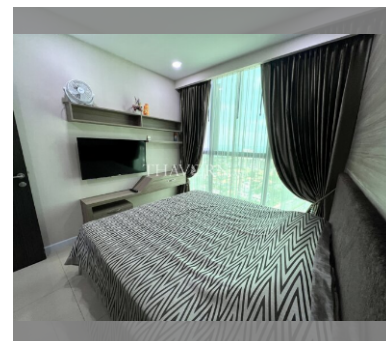

Condo for sale 1 bedroom 35 m² in Dusit Grand Condo View, Pattaya

฿ 3,350,000

UNIT PARAMETERS:

UID	FS-220153
quota	foreign quota
type	1 bedroom
size	35m²
floor	19
view	sea view
quality	not chosen
transfer fee payer	On Buyer

PROJECT PARAMETERS:

district	Jomtien
buildings	1
floors	36
built in	2014
maintenance	฿ 16,800/year

FACILITIES:

General information: highrise, meters to beach: 300, underground parking, open parking.

Swimming pool: swimming pool, kids pool, waterfall, jacuzzi.

Health zone: gym.

Other: reception, CCTV, security, minimart, laundry.