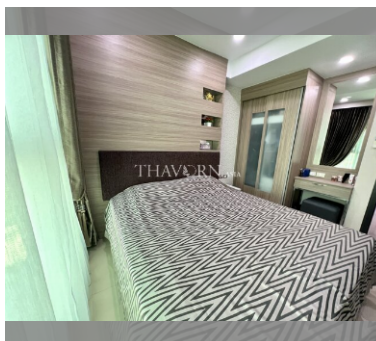

Condo for sale 1 bedroom 35 m<sup>2</sup> in Dusit Grand Condo View, Pattaya

### UNIT PARAMETERS:

UID	FS-220153
quota	foreign quota
type	1 bedroom
size	35m <sup>2</sup>
floor	19
view	sea view
quality	not chosen
transfer fee payer	On Buyer