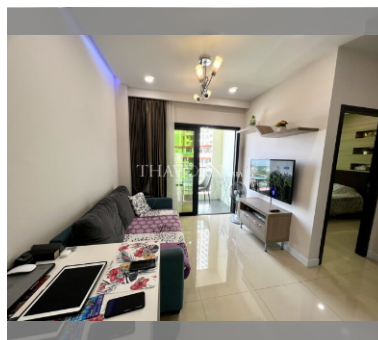

Condo for sale 1 bedroom 35 m² in Dusit Grand Condo View, Pattaya

฿ 3,350,000

UNIT PARAMETERS:

UID	FS-220153
quota	foreign quota
type	1 bedroom
size	35m²
floor	19
view	sea view
transfer fee payer	On Buyer

PROJECT PARAMETERS:

district	Jomtien
buildings	1
floors	36
built in	2014
maintenance	฿ 16,800/year

FACILITIES:

General information: highrise, meters to beach: 300, underground parking, open parking.

Swimming pool: swimming pool, kids pool, waterfall, jacuzzi.

Health zone: gym.

Other: reception, CCTV, security, minimart, laundry.