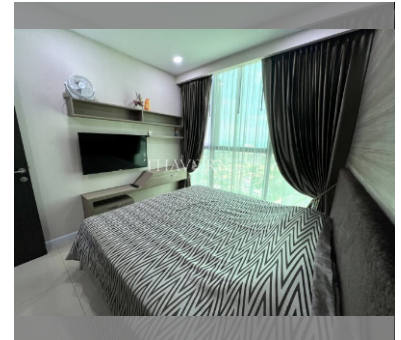

Condo for sale 1 bedroom 35 m² in Dusit Grand Condo View, Pattaya

฿ 3,350,000

UNIT PARAMETERS:

UID	FS-220153
quota	foreign quota
type	1 bedroom
size	35m²
floor	19
view	sea view
transfer fee payer	On Buyer

PROJECT PARAMETERS:

district	Jomtien
buildings	1
floors	36
built in	2014
maintenance	฿ 16,800/year

FACILITIES:

General information: highrise, meters to beach: 300, underground parking, open parking.

Swimming pool: swimming pool, kids pool, waterfall, jacuzzi.

Health zone: gym.

Other: reception, CCTV, security, minimart, laundry.