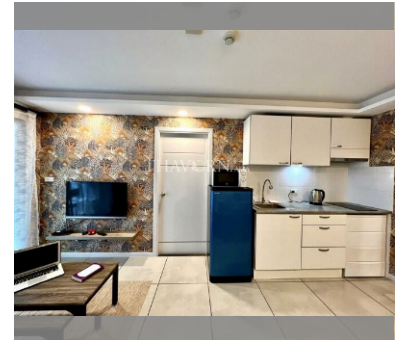

Condo for sale 1 bedroom 36 m² in Siam Oriental Tropical Garden, Pattaya

฿ 1,980,000

UNIT PARAMETERS:

UID	FS-220151
quota	foreign quota
type	1 bedroom
size	36m²
floor	4
view	city view
transfer cost	
transfer fee payer	50/50
additional cost	

PROJECT PARAMETERS:

district	Pratumnak
buildings	3
floors	8
built in	2015
maintenance	฿ 19,440/year

FACILITIES:

General information: resort, meters to beach: 500, minutes to beach: 5, pets are allowed, underground parking.

Swimming pool: swimming pool, kids pool.

Health zone: gym.

Other: reception, CCTV, security.