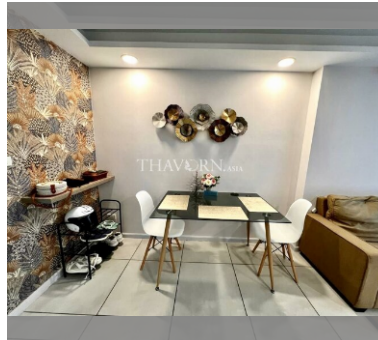

Condo for sale 1 bedroom 36 m² in Siam Oriental Tropical Garden, Pattaya

฿ 1,980,000

UNIT PARAMETERS:

UID	FS-220151
quota	foreign quota
type	1 bedroom
size	36m²
floor	4
view	city view
transfer cost	
transfer fee payer	50/50
additional cost	

PROJECT PARAMETERS:

district	Pratumnak
buildings	3
floors	8
built in	2015
maintenance	฿ 19,440/year

FACILITIES:

General information: resort, meters to beach: 500, minutes to beach: 5, pets are allowed, underground parking.

Swimming pool: swimming pool, kids pool.

Health zone: gym.

Other: reception, CCTV, security.