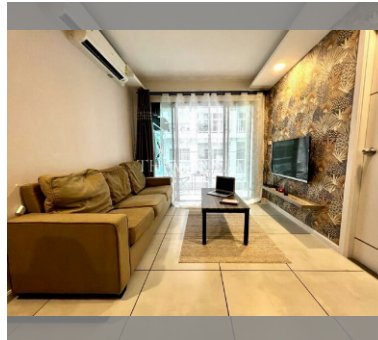

Condo for sale 1 bedroom 36 m² in Siam Oriental Tropical Garden, Pattaya

฿ 1,980,000

UNIT PARAMETERS:

UID	FS-220151
quota	foreign quota
type	1 bedroom
size	36m²
floor	4
view	city view
transfer cost	
transfer fee payer	50/50
additional cost	

PROJECT PARAMETERS:

district	Pratumnak
buildings	3
floors	8
built in	2015
maintenance	฿ 19,440/year

FACILITIES:

General information: resort, meters to beach: 500, minutes to beach: 5, pets are allowed, underground parking.

Swimming pool: swimming pool, kids pool.

Health zone: gym.

Other: reception, CCTV, security.