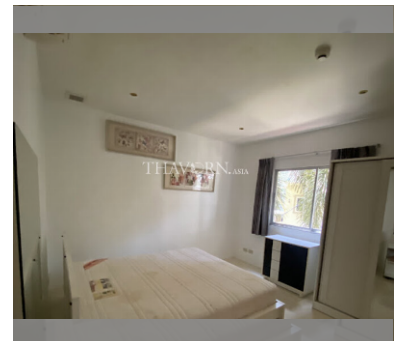

Condo for sale 2 bedroom 105 m² in New Nordic Dream Paradise, Pattaya

฿ 4,200,000

UNIT PARAMETERS:

UID	FS-216709
quota	thai quota
type	2 bedroom
size	105m²
floor	2
view	garden view
transfer cost	
transfer fee payer	50/50
additional cost	

PROJECT PARAMETERS:

district	Pratumnak
maintenance	฿ 44,100/year

FACILITIES:

General information: boutique, underground parking.

Swimming pool: swimming pool.

Chill zone: chill zone, garden.

Other: CCTV, security.