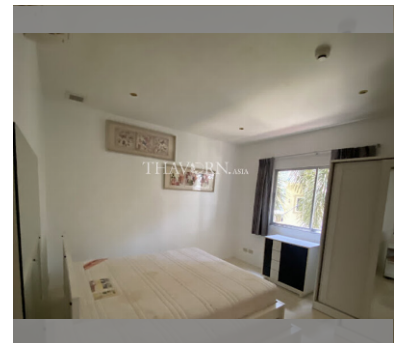

Condo for sale 2 bedroom 105 m² in New Nordic Dream Paradise, Pattaya

฿ 4,200,000

UNIT PARAMETERS:

UID	FS-216709
quota	thai quota
type	2 bedroom
size	105m²
floor	2
view	garden view
transfer fee payer	50/50

PROJECT PARAMETERS:

district	Pratumnak
maintenance	฿ 44,100/year

FACILITIES:

General information: boutique, underground parking.

Swimming pool: swimming pool.

Chill zone: chill zone, garden.

Other: CCTV, security.