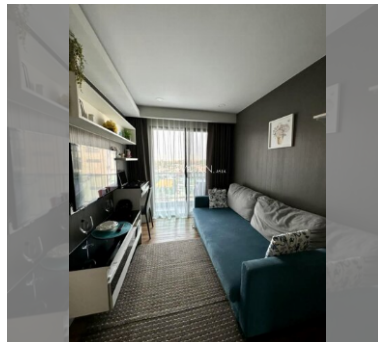

Condo for sale 1 bedroom 35 m² in Dusit Grand Park, Pattaya

฿ 2,200,000

UNIT PARAMETERS:

UID	FS-216195
quota	foreign quota
type	1 bedroom
size	35m²
floor	7
view	city view
transfer cost	
transfer fee payer	50/50
additional cost	

PROJECT PARAMETERS:

district	Jomtien
buildings	6
floors	8
built in	2015
maintenance	฿ 14,700/year

FACILITIES:

General information: resort, meters to beach: 500, minutes to beach: 10, underground parking, open parking.

Swimming pool: swimming pool, kids pool, water slides, waterfall, jacuzzi.

Chill zone: chill zone, garden.

Health zone: gym, sauna.

Other: lobby, clubhouse, CCTV, security, room service.