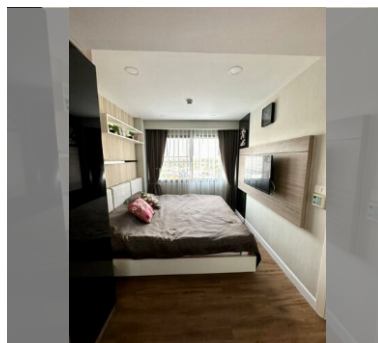

Condo for sale 1 bedroom 35 m² in Dusit Grand Park, Pattaya

฿ 2,200,000

UNIT PARAMETERS:

UID	FS-216195
quota	foreign quota
type	1 bedroom
size	35m²
floor	7
view	city view
transfer cost	
transfer fee payer	50/50
additional cost	

PROJECT PARAMETERS:

district	Jomtien
buildings	6
floors	8
built in	2015
maintenance	฿ 14,700/year

FACILITIES:

General information: resort, meters to beach: 500, minutes to beach: 10, underground parking, open parking.

Swimming pool: swimming pool, kids pool, water slides, waterfall, jacuzzi.

Chill zone: chill zone, garden.

Health zone: gym, sauna.

Other: lobby, clubhouse, CCTV, security, room service.