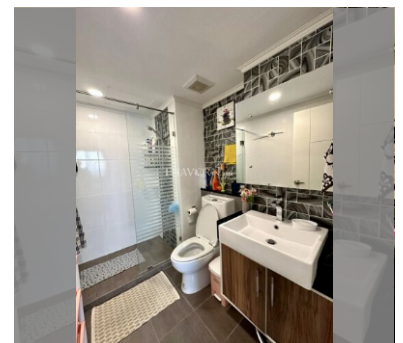

Condo for sale 1 bedroom 35 m² in Dusit Grand Park, Pattaya

฿ 2,200,000

UNIT PARAMETERS:

UID	FS-216195
quota	foreign quota
type	1 bedroom
size	35m²
floor	7
view	city view
transfer cost	
transfer fee payer	50/50
additional cost	

PROJECT PARAMETERS:

district	Jomtien
buildings	6
floors	8
built in	2015
maintenance	฿ 14,700/year

FACILITIES:

General information: resort, meters to beach: 500, minutes to beach: 10, underground parking, open parking.

Swimming pool: swimming pool, kids pool, water slides, waterfall, jacuzzi.

Chill zone: chill zone, garden.

Health zone: gym, sauna.

Other: lobby, clubhouse, CCTV, security, room service.