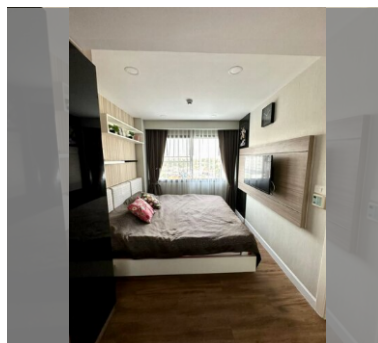

Condo for sale 1 bedroom 35 m² in Dusit Grand Park, Pattaya

฿ 2,200,000

UNIT PARAMETERS:

UID	FS-216195
quota	foreign quota
type	1 bedroom
size	35m²
floor	7
view	city view
transfer fee payer	50/50

PROJECT PARAMETERS:

district	Jomtien
buildings	6
floors	8
built in	2015
maintenance	฿ 14,700/year

FACILITIES:

General information: resort, meters to beach: 500, minutes to beach: 10, underground parking, open parking.

Swimming pool: swimming pool, kids pool, water slides, waterfall, jacuzzi.

Chill zone: chill zone, garden.

Health zone: gym, sauna.

Other: lobby, clubhouse, CCTV, security, room service.