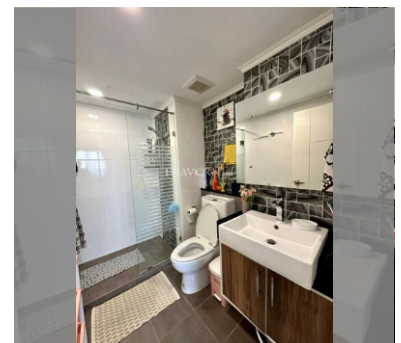

Condo for sale 1 bedroom 35 m² in Dusit Grand Park, Pattaya

฿ 2,200,000

UNIT PARAMETERS:

UID	FS-216195
quota	foreign quota
type	1 bedroom
size	35m²
floor	7
view	city view
transfer fee payer	50/50

PROJECT PARAMETERS:

district	Jomtien
buildings	6
floors	8
built in	2015
maintenance	฿ 14,700/year

FACILITIES:

General information: resort, meters to beach: 500, minutes to beach: 10, underground parking, open parking.

Swimming pool: swimming pool, kids pool, water slides, waterfall, jacuzzi.

Chill zone: chill zone, garden.

Health zone: gym, sauna.

Other: lobby, clubhouse, CCTV, security, room service.