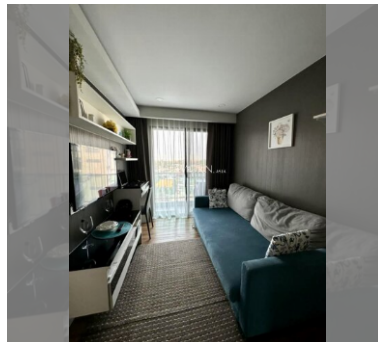

Condo for sale 1 bedroom 35 m² in Dusit Grand Park, Pattaya

฿ 2,200,000

UNIT PARAMETERS:

UID	FS-216195
quota	foreign quota
type	1 bedroom
size	35m²
floor	7
view	city view
transfer fee payer	50/50

PROJECT PARAMETERS:

district	Jomtien
buildings	6
floors	8
built in	2015
maintenance	฿ 14,700/year

FACILITIES:

General information: resort, meters to beach: 500, minutes to beach: 10, underground parking, open parking.

Swimming pool: swimming pool, kids pool, water slides, waterfall, jacuzzi.

Chill zone: chill zone, garden.

Health zone: gym, sauna.

Other: lobby, clubhouse, CCTV, security, room service.