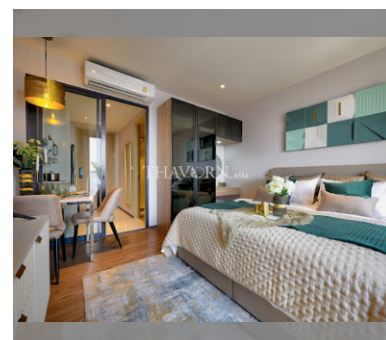

Condo for sale studio 28.4 m² in Once Pattaya, Pattaya

฿ 3,599,000

UNIT PARAMETERS:

UID	FS-213382
quota	foreign quota
type	studio
size	28.4m²
floor	-
view	city view
transfer cost	
transfer fee payer	50/50
additional cost	

PROJECT PARAMETERS:

district	Wongamat
buildings	1
floors	32
built in	2023

FACILITIES:

General information: highrise, multy-level parking.

Swimming pool: swimming pool, rooftop pool, infinity view.

Chill zone: chill zone, garden, rooftop chillout.

Health zone: gym.

Other: reception, lobby, kids playgarden, CCTV, security, minimart, room service.