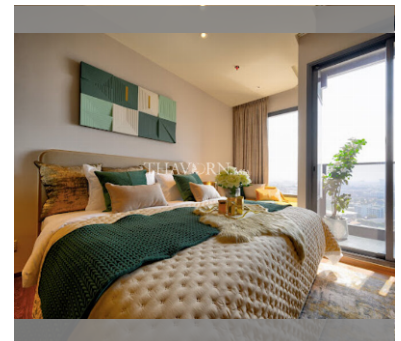

Condo for sale studio 28.4 m² in Once Pattaya, Pattaya

฿ 3,599,000

UNIT PARAMETERS:

UID	FS-213382
quota	foreign quota
type	studio
size	28.4m²
floor	-
view	city view
quality	not chosen
transfer fee payer	50/50

PROJECT PARAMETERS:

district	Wongamat
buildings	1
floors	32
built in	2023

FACILITIES:

General information: highrise, multy-level parking.

Swimming pool: swimming pool, rooftop pool, infinity view.

Chill zone: chill zone, garden, rooftop chillout.

Health zone: gym.

Other: reception, lobby, kids playgarden, CCTV, security, minimart, room service.