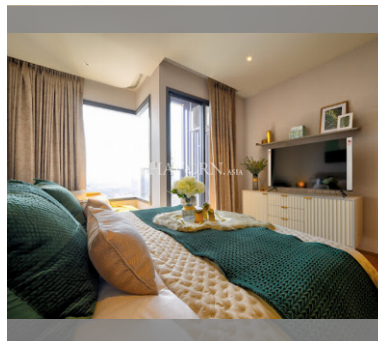

Condo for sale studio 28.4 m² in Once Pattaya, Pattaya

฿ 3,599,000

UNIT PARAMETERS:

UID	FS-213382
quota	foreign quota
type	studio
size	28.4m²
floor	-
view	city view
quality	not chosen
transfer fee payer	50/50

PROJECT PARAMETERS:

district	Wongamat
buildings	1
floors	32
built in	2023

FACILITIES:

General information: highrise, multy-level parking.

Swimming pool: swimming pool, rooftop pool, infinity view.

Chill zone: chill zone, garden, rooftop chillout.

Health zone: gym.

Other: reception, lobby, kids playgarden, CCTV, security, minimart, room service.