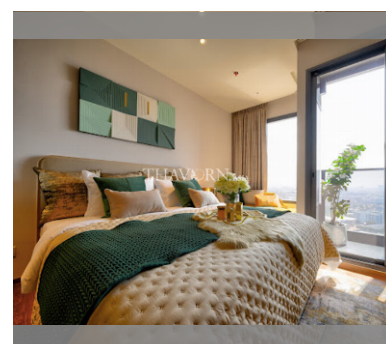

Condo for sale studio 28.4 m² in Once Pattaya, Pattaya

฿ 3,599,000

UNIT PARAMETERS:

UID	FS-213382
quota	foreign quota
type	studio
size	28.4m²
floor	-
view	city view
transfer cost	
transfer fee payer	50/50
additional cost	

PROJECT PARAMETERS:

district	Wongamat
buildings	1
floors	32
built in	2023

FACILITIES:

General information: highrise, multy-level parking.

Swimming pool: swimming pool, rooftop pool, infinity view.

Chill zone: chill zone, garden, rooftop chillout.

Health zone: gym.

Other: reception, lobby, kids playgarden, CCTV, security, minimart, room service.