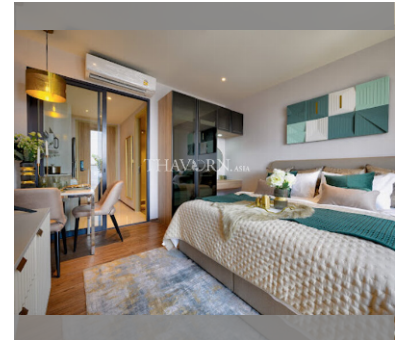

Condo for sale studio 28.4 m² in Once Pattaya, Pattaya

฿ 3,599,000

UNIT PARAMETERS:

UID	FS-213382
quota	foreign quota
type	studio
size	28.4m²
floor	-
view	city view
quality	not chosen
transfer fee payer	50/50

PROJECT PARAMETERS:

district	Wongamat
buildings	1
floors	32
built in	2023

FACILITIES:

General information: highrise, multy-level parking.

Swimming pool: swimming pool, rooftop pool, infinity view.

Chill zone: chill zone, garden, rooftop chillout.

Health zone: gym.

Other: reception, lobby, kids playgarden, CCTV, security, minimart, room service.