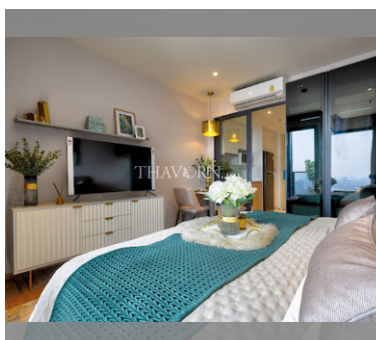

Condo for sale studio 28.4 m² in Once Pattaya, Pattaya

฿ 3,599,000

UNIT PARAMETERS:

UID	FS-213382
quota	foreign quota
type	studio
size	28.4m²
floor	-
view	city view
transfer cost	
transfer fee payer	50/50
additional cost	

PROJECT PARAMETERS:

district	Wongamat
buildings	1
floors	32
built in	2023

FACILITIES:

General information: highrise, multy-level parking.

Swimming pool: swimming pool, rooftop pool, infinity view.

Chill zone: chill zone, garden, rooftop chillout.

Health zone: gym.

Other: reception, lobby, kids playgarden, CCTV, security, minimart, room service.