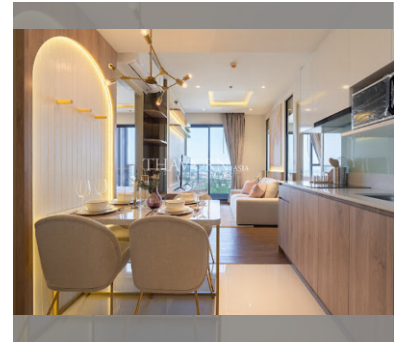

Condo for sale 2 bedroom 58.5 m² in Once Pattaya, Pattaya

฿ 9,100,000

UNIT PARAMETERS:

UID	FS-213381
quota	foreign quota
type	2 bedroom
size	58.5m²
floor	22
view	city view
transfer fee payer	50/50

PROJECT PARAMETERS:

district	Wongamat
buildings	1
floors	32
built in	2023

FACILITIES:

General information: highrise, multi-level parking.

Swimming pool: swimming pool, rooftop pool, infinity view.

Chill zone: chill zone, garden, rooftop chillout.

Health zone: gym.

Other: reception, lobby, kids playgarden, CCTV, security, minimart, room service.