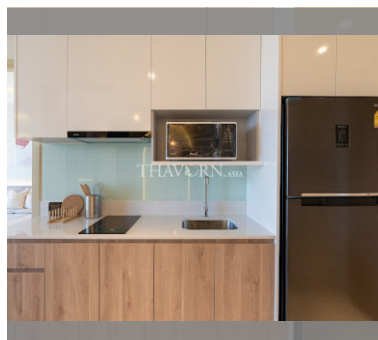

Condo for sale 2 bedroom 58.5 m² in Once Pattaya, Pattaya

฿ 9,100,000

UNIT PARAMETERS:

UID	FS-213381
quota	foreign quota
type	2 bedroom
size	58.5m²
floor	22
view	city view
transfer cost	
transfer fee payer	50/50
additional cost	

PROJECT PARAMETERS:

district	Wongamat
buildings	1
floors	32
built in	2023

FACILITIES:

General information: highrise, multy-level parking.

Swimming pool: swimming pool, rooftop pool, infinity view.

Chill zone: chill zone, garden, rooftop chillout.

Health zone: gym.

Other: reception, lobby, kids playgarden, CCTV, security, minimart, room service.