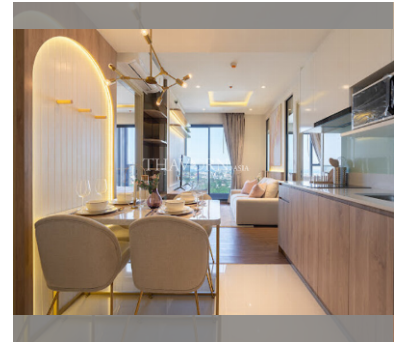

Condo for sale 2 bedroom 58.5 m² in Once Pattaya, Pattaya

฿ 9,100,000

UNIT PARAMETERS:

UID	FS-213381
quota	foreign quota
type	2 bedroom
size	58.5m ²
floor	22
view	city view
transfer fee payer	50/50

PROJECT PARAMETERS:

Health zone: gym.

Other: reception, lobby, kids playgarden, CCTV, security, minimart, room service.

details