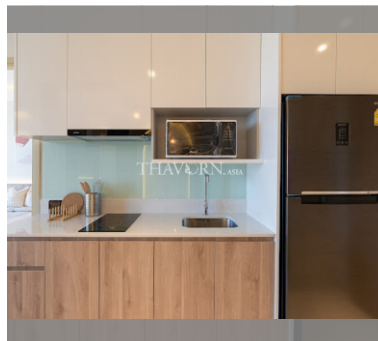

Condo for sale 2 bedroom 58.5 m² in Once Pattaya, Pattaya

฿ 9,100,000

UNIT PARAMETERS:

UID	FS-213381
quota	foreign quota
type	2 bedroom
size	58.5m²
floor	22
view	city view
transfer fee payer	50/50

PROJECT PARAMETERS:

district	Wongamat
buildings	1
floors	32
built in	2023

FACILITIES:

General information: highrise, multy-level parking.

Swimming pool: swimming pool, rooftop pool, infinity view.

Chill zone: chill zone, garden, rooftop chillout.

Health zone: gym.

Other: reception, lobby, kids playgarden, CCTV, security, minimart, room service.