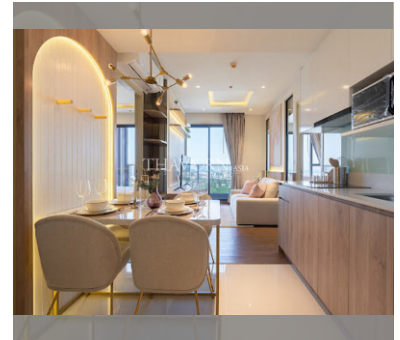

Condo for sale 2 bedroom 58.5 m² in Once Pattaya, Pattaya

฿ 9,100,000

UNIT PARAMETERS:

UID	FS-213381
quota	foreign quota
type	2 bedroom
size	58.5m ²
floor	22
view	city view
transfer cost	
transfer fee payer	50/50
additional cost	

Health zone: gym.

Other: reception, lobby, kids playgarden, CCTV, security, minimart, room service.

details