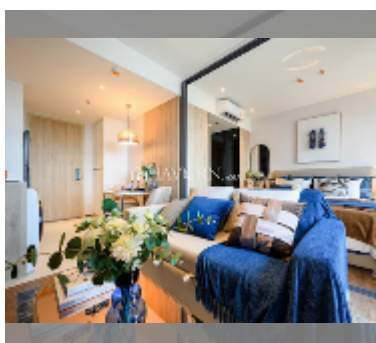

Condo for sale 1 bedroom 34.3 m² in Once Pattaya, Pattaya

฿ 3,949,000

UNIT PARAMETERS:

UID	FS-213379
quota	foreign quota
type	1 bedroom
size	34.3m²
floor	22
view	city view

PROJECT PARAMETERS:

district	Wongamat
buildings	1
floors	32
built in	2023

FACILITIES:

General information: highrise, multy-level parking.

Swimming pool: swimming pool, rooftop pool, infinity view.

Chill zone: chill zone, garden, rooftop chillout.

Health zone: gym.

Other: reception, lobby, kids playgarden, CCTV, security, minimart, room service.