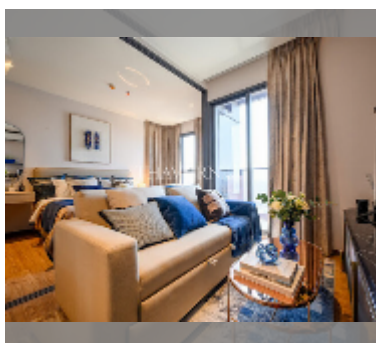

Condo for sale 1 bedroom 34.3 m² in Once Pattaya, Pattaya

฿ 3,949,000

UNIT PARAMETERS:

UID	FS-213379
quota	foreign quota
type	1 bedroom
size	34.3m²
floor	22
view	city view

PROJECT PARAMETERS:

district	Wongamat
buildings	1
floors	32
built in	2023

FACILITIES:

General information: highrise, multy-level parking.

Swimming pool: swimming pool, rooftop pool, infinity view.

Chill zone: chill zone, garden, rooftop chillout.

Health zone: gym.

Other: reception, lobby, kids playgarden, CCTV, security, minimart, room service.