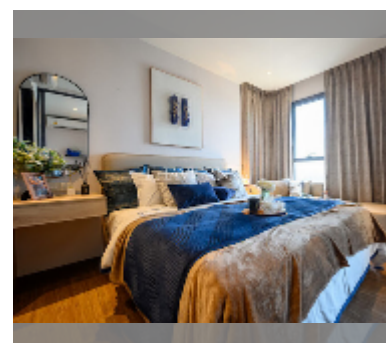

Condo for sale 1 bedroom 34.3 m² in Once Pattaya, Pattaya

฿ 3,949,000

UNIT PARAMETERS:

UID	FS-213379
quota	foreign quota
type	1 bedroom
size	34.3m²
floor	22
view	city view

PROJECT PARAMETERS:

district	Wongamat
buildings	1
floors	32
built in	2023

FACILITIES:

General information: highrise, multy-level parking.

Swimming pool: swimming pool, rooftop pool, infinity view.

Chill zone: chill zone, garden, rooftop chillout.

Health zone: gym.

Other: reception, lobby, kids playgarden, CCTV, security, minimart, room service.