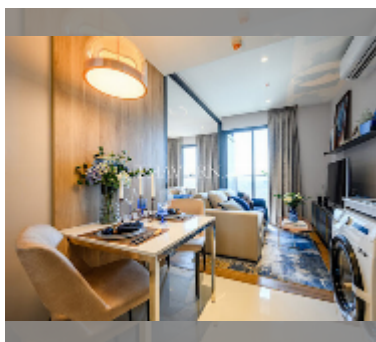

Condo for sale 1 bedroom 34.3 m² in Once Pattaya, Pattaya

฿ 3,949,000

UNIT PARAMETERS:

UID	FS-213379
quota	foreign quota
type	1 bedroom
size	34.3m²
floor	22
view	city view

PROJECT PARAMETERS:

district	Wongamat
buildings	1
floors	32
built in	2023

FACILITIES:

General information: highrise, multy-level parking.

Swimming pool: swimming pool, rooftop pool, infinity view.

Chill zone: chill zone, garden, rooftop chillout.

Health zone: gym.

Other: reception, lobby, kids playgarden, CCTV, security, minimart, room service.