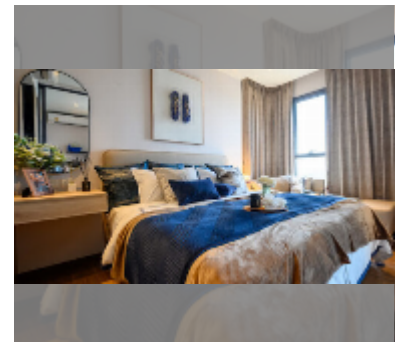

Condo for sale 1 bedroom 34.3 m² in Once Pattaya, Pattaya

฿ 3,949,000

UNIT PARAMETERS:

UID	FS-213379
quota	foreign quota
type	1 bedroom
size	34.3m²
floor	22
view	city view

PROJECT PARAMETERS:

district	Wongamat
buildings	1
floors	32
built in	2023

FACILITIES:

General information: highrise, multy-level parking.

Swimming pool: swimming pool, rooftop pool, infinity view.

Chill zone: chill zone, garden, rooftop chillout.

Health zone: gym.

Other: reception, lobby, kids playgarden, CCTV, security, minimart, room service.