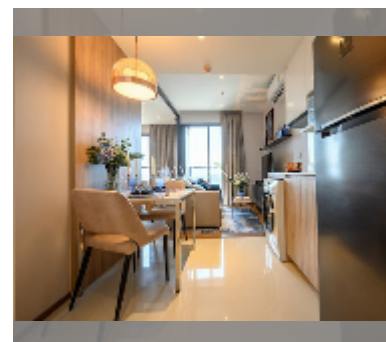

Condo for sale 1 bedroom 34.3 m² in Once Pattaya, Pattaya

฿ 3,949,000

UNIT PARAMETERS:

UID	FS-213379
quota	foreign quota
type	1 bedroom
size	34.3m²
floor	22
view	city view

PROJECT PARAMETERS:

district	Wongamat
buildings	1
floors	32
built in	2023

FACILITIES:

General information: highrise, multy-level parking.

Swimming pool: swimming pool, rooftop pool, infinity view.

Chill zone: chill zone, garden, rooftop chillout.

Health zone: gym.

Other: reception, lobby, kids playgarden, CCTV, security, minimart, room service.