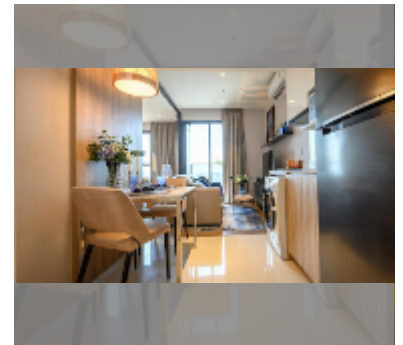

Condo for sale 1 bedroom 34.3 m² in Once Pattaya, Pattaya

฿ 3,949,000

UNIT PARAMETERS:

UID	FS-213379
quota	foreign quota
type	1 bedroom
size	34.3m²
floor	22
view	city view

PROJECT PARAMETERS:

district	Wongamat
buildings	1
floors	32
built in	2023

FACILITIES:

General information: highrise, multy-level parking.

Swimming pool: swimming pool, rooftop pool, infinity view.

Chill zone: chill zone, garden, rooftop chillout.

Health zone: gym.

Other: reception, lobby, kids playgarden, CCTV, security, minimart, room service.