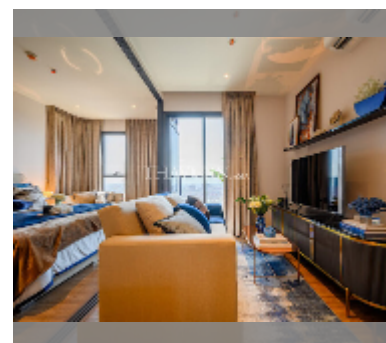

Condo for sale 1 bedroom 34.3 m² in Once Pattaya, Pattaya

฿ 3,949,000

UNIT PARAMETERS:

UID	FS-213379
quota	foreign quota
type	1 bedroom
size	34.3m²
floor	22
view	city view

PROJECT PARAMETERS:

district	Wongamat
buildings	1
floors	32
built in	2023

FACILITIES:

General information: highrise, multy-level parking.

Swimming pool: swimming pool, rooftop pool, infinity view.

Chill zone: chill zone, garden, rooftop chillout.

Health zone: gym.

Other: reception, lobby, kids playgarden, CCTV, security, minimart, room service.