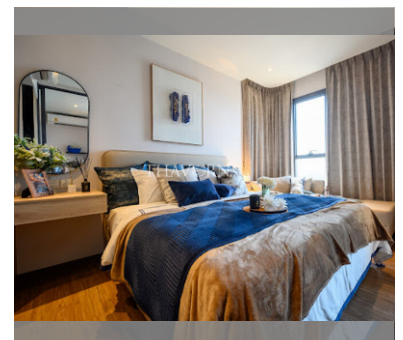

Condo for sale 1 bedroom 34.3 m² in Once Pattaya, Pattaya

฿ 3,949,000

UNIT PARAMETERS:

UID	FS-213379
quota	foreign quota
type	1 bedroom
size	34.3m²
floor	22
view	city view
transfer cost	
transfer fee payer	50/50
additional cost	

PROJECT PARAMETERS:

district	Wongamat
buildings	1
floors	32
built in	2023

FACILITIES:

General information: highrise, multy-level parking.

Swimming pool: swimming pool, rooftop pool, infinity view.

Chill zone: chill zone, garden, rooftop chillout.

Health zone: gym.

Other: reception, lobby, kids playgarden, CCTV, security, minimart, room service.