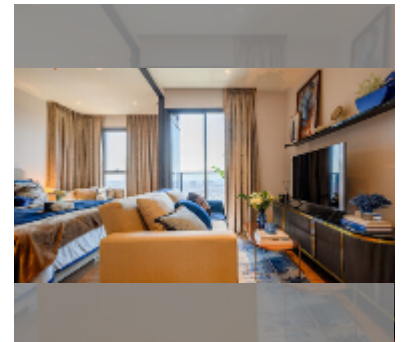

Condo for sale 1 bedroom 34.3 m² in Once Pattaya, Pattaya

฿ 3,949,000

UNIT PARAMETERS:

UID	FS-213379
quota	foreign quota
type	1 bedroom
size	34.3m²
floor	22
view	city view

PROJECT PARAMETERS:

district	Wongamat
buildings	1
floors	32
built in	2023

FACILITIES:

General information: highrise, multy-level parking.

Swimming pool: swimming pool, rooftop pool, infinity view.

Chill zone: chill zone, garden, rooftop chillout.

Health zone: gym.

Other: reception, lobby, kids playgarden, CCTV, security, minimart, room service.