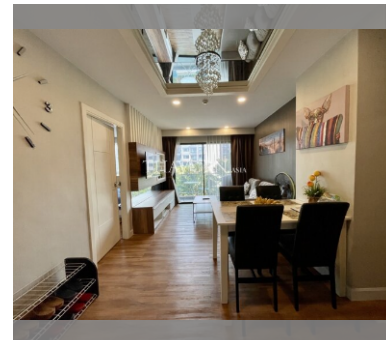

Condo for sale 2 bedroom 63 m² in Dusit Grand Park, Pattaya

฿ 4,600,000

UNIT PARAMETERS:

UID	FS-213297
quota	thai quota
type	2 bedroom
size	63m ²
floor	5
view	pool view
transfer fee payer	Buyer and seller 50/50

PROJECT PARAMETERS:

district	Jomtien
buildings	6
floors	8
built in	2015
maintenance	฿ 26,460/year

FACILITIES:

General information: resort, meters to beach: 500, minutes to beach: 10, underground parking, open parking.
Swimming pool: swimming pool, kids pool, water slides, waterfall, jacuzzi.
Chill zone: chill zone, garden.
Health zone: gym, sauna.
Other: lobby, clubhouse, CCTV, security, room service.