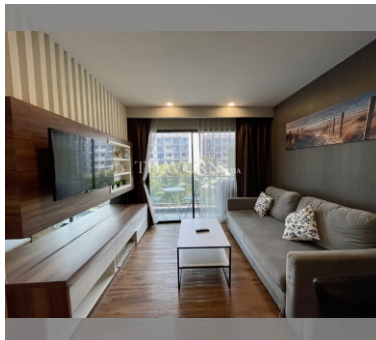

Condo for sale 2 bedroom 63 m² in Dusit Grand Park, Pattaya

฿ 4,600,000

UNIT PARAMETERS:

UID	FS-213297
quota	thai quota
type	2 bedroom
size	63m ²
floor	5
view	pool view
transfer fee payer	Buyer and seller 50/50

PROJECT PARAMETERS:

district	Jomtien
buildings	6
floors	8
built in	2015
maintenance	฿ 26,460/year

FACILITIES:

General information: resort, meters to beach: 500, minutes to beach: 10, underground parking, open parking.
Swimming pool: swimming pool, kids pool, water slides, waterfall, jacuzzi.
Chill zone: chill zone, garden.
Health zone: gym, sauna.
Other: lobby, clubhouse, CCTV, security, room service.