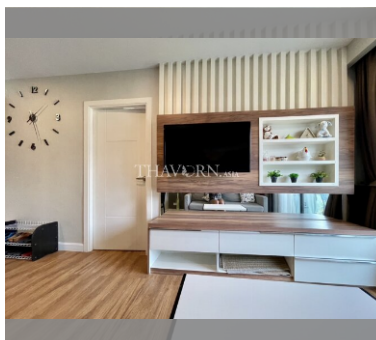

Condo for sale 2 bedroom 63 m² in Dusit Grand Park, Pattaya

฿ 4,600,000

UNIT PARAMETERS:

UID	FS-213297
quota	thai quota
type	2 bedroom
size	63m²
floor	5
view	pool view
transfer fee payer	Buyer and seller 50/50

PROJECT PARAMETERS:

district	Jomtien
buildings	6
floors	8
built in	2015
maintenance	฿ 26,460/year

FACILITIES:

General information: resort, meters to beach: 500, minutes to beach: 10, underground parking, open parking.
Swimming pool: swimming pool, kids pool, water slides, waterfall, jacuzzi.
Chill zone: chill zone, garden.
Health zone: gym, sauna.
Other: lobby, clubhouse, CCTV, security, room service.