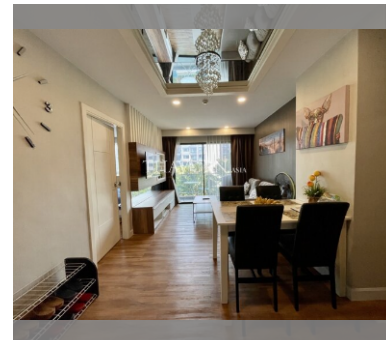

### UNIT PARAMETERS:

|                    |                        |
|--------------------|------------------------|
| UID                | FS-213297              |
| quota              | thai quota             |
| type               | 2 bedroom              |
| size               | 63m <sup>2</sup>       |
| floor              | 5                      |
| view               | pool view              |
| transfer fee payer | Buyer and seller 50/50 |