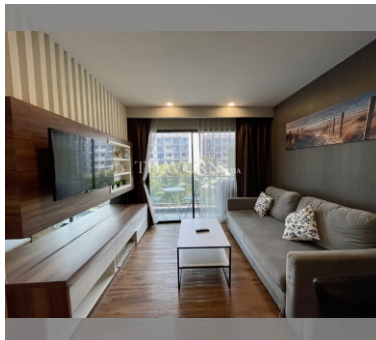

### UNIT PARAMETERS:

|                    |                        |
|--------------------|------------------------|
| UID                | FS-213297              |
| quota              | thai quota             |
| type               | 2 bedroom              |
| size               | 63m <sup>2</sup>       |
| floor              | 5                      |
| view               | pool view              |
| transfer fee payer | Buyer and seller 50/50 |