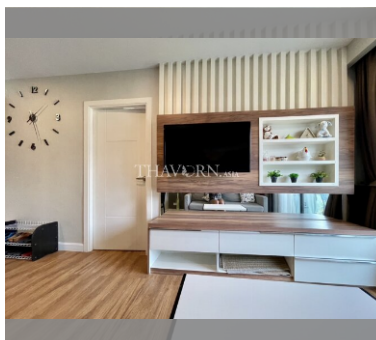

### UNIT PARAMETERS:

|                    |                        |
|--------------------|------------------------|
| UID                | FS-213297              |
| quota              | thai quota             |
| type               | 2 bedroom              |
| size               | 63m <sup>2</sup>       |
| floor              | 5                      |
| view               | pool view              |
| transfer fee payer | Buyer and seller 50/50 |