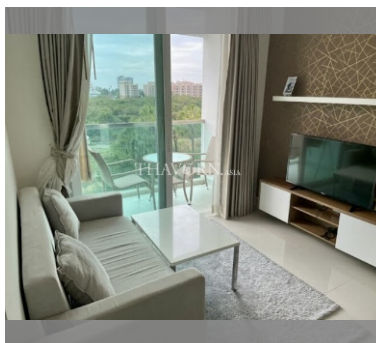

Condo for sale 1 bedroom 35 m² in Amazon Residence, Pattaya

฿ 1,950,000

UNIT PARAMETERS:

UID	FS-213001
quota	foreign quota
type	1 bedroom
size	35m²
floor	7
view	city view
quality	not chosen
transfer fee payer	50/50

PROJECT PARAMETERS:

district	Jomtien
buildings	4
floors	8
built in	2014
maintenance	฿ 14,700/year

FACILITIES:

General information: resort, shuttle bus, open parking.

Swimming pool: swimming pool, kids pool, water slides, waterfall, jacuzzi.

Chill zone: chill zone, garden.

Health zone: gym, sauna, hamam.

Other: reception, lobby, games room, CCTV, security, minimart, laundry.