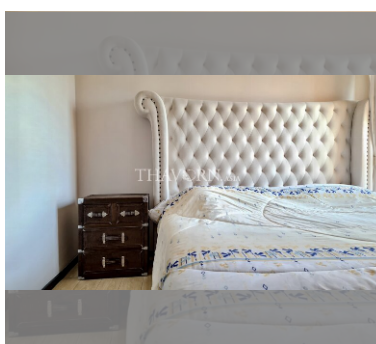

Condo for sale 1 bedroom 32 m² in Venetian Condo Resort, Pattaya

฿ 2,090,000

UNIT PARAMETERS:

UID	FS-212735
quota	thai quota
type	1 bedroom
size	32m²
floor	8
view	city view
transfer cost	
transfer fee payer	50/50
additional cost	

PROJECT PARAMETERS:

district	Jomtien
buildings	4
floors	8
built in	2015
maintenance	฿ 15,360/year

FACILITIES:

General information: resort, meters to beach: 500, minutes to beach: 10, open parking.

Swimming pool: swimming pool, kids pool, water slides, waterfall, jacuzzi, pool bar .

Chill zone: chill zone, garden.

Health zone: gym, sauna, hamam.

Other: reception, clubhouse, meeting room, games room, kids playgarden, CCTV, security, room service.