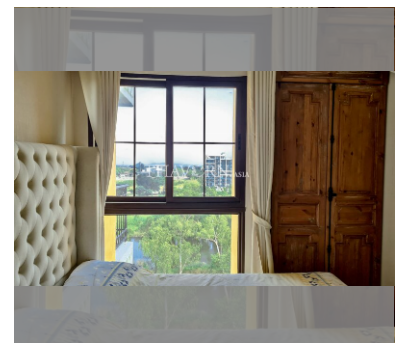

Condo for sale 1 bedroom 32 m² in Venetian Condo Resort, Pattaya

฿ 2,090,000

UNIT PARAMETERS:

UID	FS-212735
quota	thai quota
type	1 bedroom
size	32m²
floor	8
view	city view
transfer fee payer	50/50

PROJECT PARAMETERS:

district	Jomtien
buildings	4
floors	8
built in	2015
maintenance	฿ 15,360/year

FACILITIES:

General information: resort, meters to beach: 500, minutes to beach: 10, open parking.

Swimming pool: swimming pool, kids pool, water slides, waterfall, jacuzzi, pool bar .

Chill zone: chill zone, garden.

Health zone: gym, sauna, hamam.

Other: reception, clubhouse, meeting room, games room, kids playgarden, CCTV, security, room service.