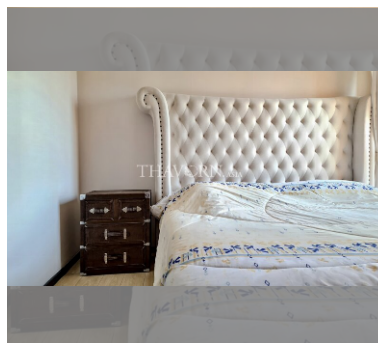

Condo for sale 1 bedroom 32 m² in Venetian Condo Resort, Pattaya

฿ 2,090,000

UNIT PARAMETERS:

UID	FS-212735
quota	thai quota
type	1 bedroom
size	32m²
floor	8
view	city view
transfer fee payer	50/50

PROJECT PARAMETERS:

district	Jomtien
buildings	4
floors	8
built in	2015
maintenance	฿ 15,360/year

FACILITIES:

General information: resort, meters to beach: 500, minutes to beach: 10, open parking.

Swimming pool: swimming pool, kids pool, water slides, waterfall, jacuzzi, pool bar .

Chill zone: chill zone, garden.

Health zone: gym, sauna, hamam.

Other: reception, clubhouse, meeting room, games room, kids playgarden, CCTV, security, room service.