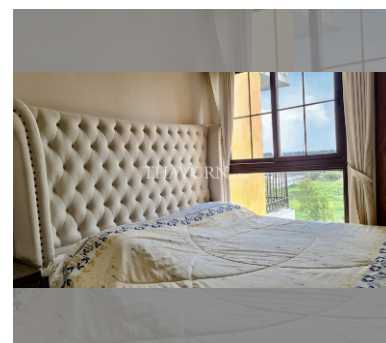

Condo for sale 1 bedroom 32 m² in Venetian Condo Resort, Pattaya

฿ 2,090,000

UNIT PARAMETERS:

UID	FS-212735
quota	thai quota
type	1 bedroom
size	32m²
floor	8
view	city view
transfer cost	
transfer fee payer	50/50
additional cost	

PROJECT PARAMETERS:

district	Jomtien
buildings	4
floors	8
built in	2015
maintenance	฿ 15,360/year

FACILITIES:

General information: resort, meters to beach: 500, minutes to beach: 10, open parking.

Swimming pool: swimming pool, kids pool, water slides, waterfall, jacuzzi, pool bar .

Chill zone: chill zone, garden.

Health zone: gym, sauna, hamam.

Other: reception, clubhouse, meeting room, games room, kids playgarden, CCTV, security, room service.