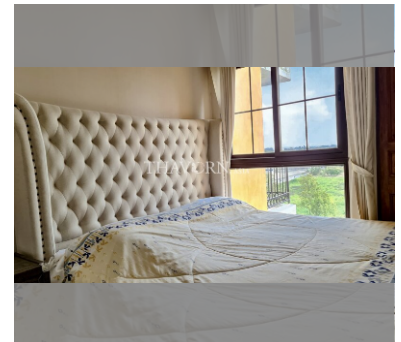

Condo for sale 1 bedroom 32 m² in Venetian Condo Resort, Pattaya

฿ 2,090,000

UNIT PARAMETERS:

UID	FS-212735
quota	thai quota
type	1 bedroom
size	32m²
floor	8
view	city view
transfer fee payer	50/50

PROJECT PARAMETERS:

district	Jomtien
buildings	4
floors	8
built in	2015
maintenance	฿ 15,360/year

FACILITIES:

General information: resort, meters to beach: 500, minutes to beach: 10, open parking.

Swimming pool: swimming pool, kids pool, water slides, waterfall, jacuzzi, pool bar .

Chill zone: chill zone, garden.

Health zone: gym, sauna, hamam.

Other: reception, clubhouse, meeting room, games room, kids playgarden, CCTV, security, room service.