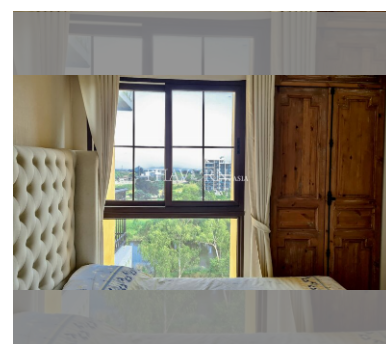

Condo for sale 1 bedroom 32 m² in Venetian Condo Resort, Pattaya

฿ 2,090,000

UNIT PARAMETERS:

UID	FS-212735
quota	thai quota
type	1 bedroom
size	32m²
floor	8
view	city view
transfer cost	
transfer fee payer	50/50
additional cost	

PROJECT PARAMETERS:

district	Jomtien
buildings	4
floors	8
built in	2015
maintenance	฿ 15,360/year

FACILITIES:

General information: resort, meters to beach: 500, minutes to beach: 10, open parking.

Swimming pool: swimming pool, kids pool, water slides, waterfall, jacuzzi, pool bar .

Chill zone: chill zone, garden.

Health zone: gym, sauna, hamam.

Other: reception, clubhouse, meeting room, games room, kids playgarden, CCTV, security, room service.