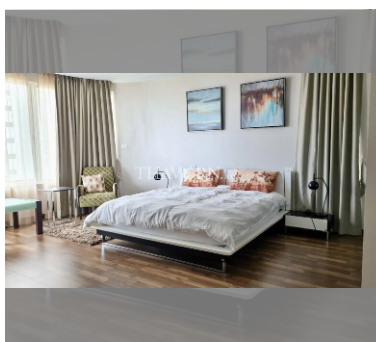

Condo for sale 2 bedroom 104 m² in La Royale, Pattaya

฿ 7,240,000

UNIT PARAMETERS:

UID	FS-212359
quota	foreign quota
type	2 bedroom
size	104m²
floor	9
view	sea view
transfer cost	
transfer fee payer	50/50
additional cost	

PROJECT PARAMETERS:

district	Na Jomtien
buildings	1
floors	35
built in	2010

FACILITIES:

General information: highrise, meters to beach: 5, minutes to beach: 50, covered parking.

Swimming pool: swimming pool, kids pool, water slides.

Chill zone: chill zone.

Health zone: gym.

Other: lobby, CCTV, security.