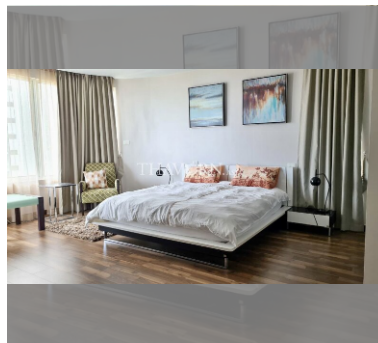

Condo for sale 2 bedroom 104 m² in La Royale, Pattaya

฿ 7,240,000

UNIT PARAMETERS:

UID	FS-212359
quota	foreign quota
type	2 bedroom
size	104m²
floor	9
view	sea view
transfer fee payer	50/50

PROJECT PARAMETERS:

district	Na Jomtien
buildings	1
floors	35
built in	2010

FACILITIES:

General information: highrise, meters to beach: 5, minutes to beach: 50, covered parking.

Swimming pool: swimming pool, kids pool, water slides.

Chill zone: chill zone.

Health zone: gym.

Other: lobby, CCTV, security.