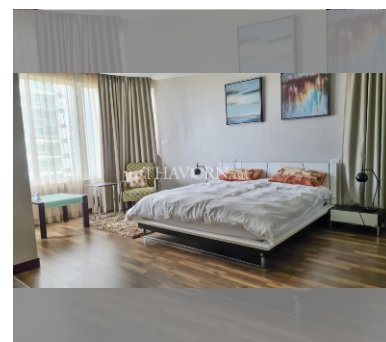

Condo for sale 2 bedroom 104 m² in La Royale, Pattaya

฿ 7,240,000

UNIT PARAMETERS:

UID	FS-212359
quota	foreign quota
type	2 bedroom
size	104m²
floor	9
view	sea view
transfer cost	
transfer fee payer	50/50
additional cost	

PROJECT PARAMETERS:

district	Na Jomtien
buildings	1
floors	35
built in	2010

FACILITIES:

General information: highrise, meters to beach: 5, minutes to beach: 50, covered parking.

Swimming pool: swimming pool, kids pool, water slides.

Chill zone: chill zone.

Health zone: gym.

Other: lobby, CCTV, security.