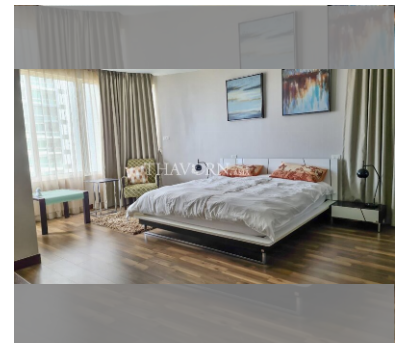

Condo for sale 2 bedroom 104 m² in La Royale, Pattaya

฿ 7,240,000

UNIT PARAMETERS:

UID	FS-212359
quota	foreign quota
type	2 bedroom
size	104m²
floor	9
view	sea view
transfer fee payer	50/50

PROJECT PARAMETERS:

district	Na Jomtien
buildings	1
floors	35
built in	2010

FACILITIES:

General information: highrise, meters to beach: 5, minutes to beach: 50, covered parking.

Swimming pool: swimming pool, kids pool, water slides.

Chill zone: chill zone.

Health zone: gym.

Other: lobby, CCTV, security.