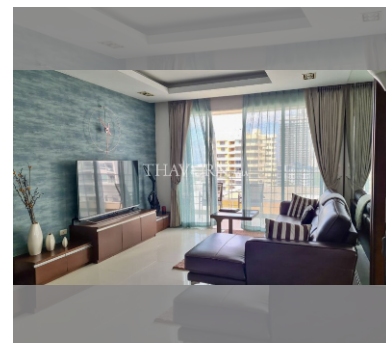

Condo for sale 2 bedroom 104 m² in La Royale, Pattaya

฿ 7,240,000

UNIT PARAMETERS:

UID	FS-212359
quota	foreign quota
type	2 bedroom
size	104m²
floor	9
view	sea view
transfer cost	
transfer fee payer	50/50
additional cost	

PROJECT PARAMETERS:

district	Na Jomtien
buildings	1
floors	35
built in	2010

FACILITIES:

General information: highrise, meters to beach: 5, minutes to beach: 50, covered parking.

Swimming pool: swimming pool, kids pool, water slides.

Chill zone: chill zone.

Health zone: gym.

Other: lobby, CCTV, security.