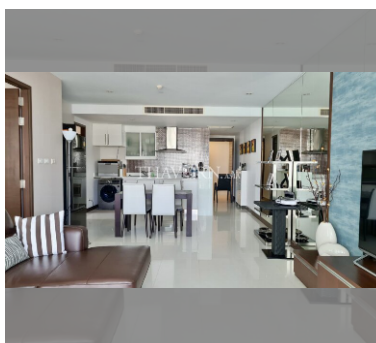

Condo for sale 2 bedroom 104 m² in La Royale, Pattaya

฿ 7,240,000

UNIT PARAMETERS:

UID	FS-212359
quota	foreign quota
type	2 bedroom
size	104m²
floor	9
view	sea view
transfer cost	
transfer fee payer	50/50
additional cost	

PROJECT PARAMETERS:

district	Na Jomtien
buildings	1
floors	35
built in	2010

FACILITIES:

General information: highrise, meters to beach: 5, minutes to beach: 50, covered parking.

Swimming pool: swimming pool, kids pool, water slides.

Chill zone: chill zone.

Health zone: gym.

Other: lobby, CCTV, security.