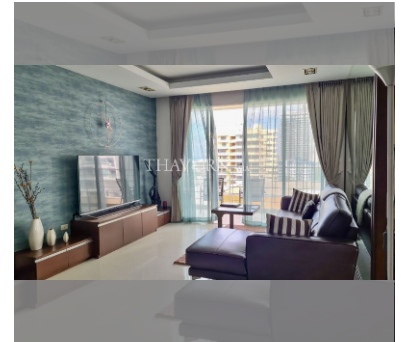

Condo for sale 2 bedroom 104 m² in La Royale, Pattaya

฿ 7,240,000

UNIT PARAMETERS:

UID	FS-212359
quota	foreign quota
type	2 bedroom
size	104m²
floor	9
view	sea view
transfer fee payer	50/50

PROJECT PARAMETERS:

district	Na Jomtien
buildings	1
floors	35
built in	2010

FACILITIES:

General information: highrise, meters to beach: 5, minutes to beach: 50, covered parking.

Swimming pool: swimming pool, kids pool, water slides.

Chill zone: chill zone.

Health zone: gym.

Other: lobby, CCTV, security.