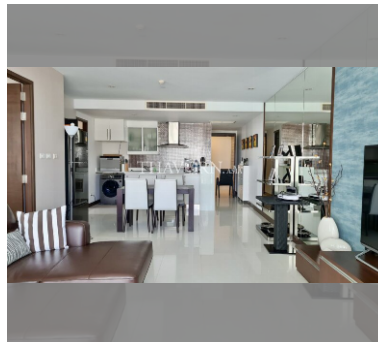

Condo for sale 2 bedroom 104 m² in La Royale, Pattaya

฿ 7,240,000

UNIT PARAMETERS:

UID	FS-212359
quota	foreign quota
type	2 bedroom
size	104m ²
floor	9
view	sea view
transfer fee payer	50/50

PROJECT PARAMETERS:

Chill zone: chill zone.

Health zone: gym.

Other: lobby, CCTV, security.

details