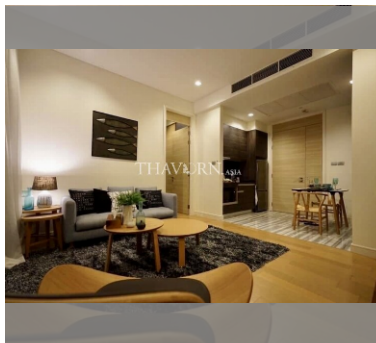

Condo for sale 1 bedroom 60 m² in Reflection Jomtien, Pattaya

฿ 6,290,000

UNIT PARAMETERS:

UID	FS-209881
quota	thai quota
type	1 bedroom
size	60m ²
floor	11
view	sea view
transfer fee payer	seller and buyer 50/50

Swimming pool: swimming pool, kids pool, infinity view, water slides, waterfall, jacuzzi.

Chill zone: chill zone, garden, rooftop chillout, barbeque areas.

Health zone: gym, sauna, hamam, massage.

Other: reception, lobby, clubhouse, meeting room, games room, kids playgarden, CCTV, security, laundry, room service.