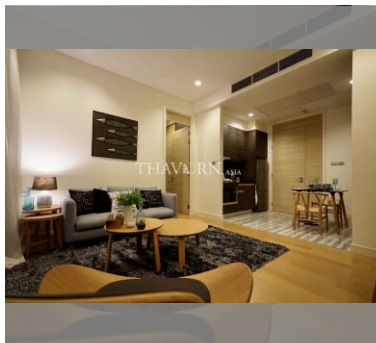

Condo for sale 1 bedroom 60 m² in Reflection Jomtien, Pattaya

฿ 6,290,000

UNIT PARAMETERS:

UID	FS-209881
quota	thai quota
type	1 bedroom
size	60m ²
floor	11
view	sea view
transfer cost	
transfer fee payer	seller and buyer 50/50
additional cost	

Swimming pool: swimming pool, kids pool, infinity view, water slides, waterfall, jacuzzi.

Chill zone: chill zone, garden, rooftop chillout, barbeque areas.

Health zone: gym, sauna, hamam, massage.

Other: reception, lobby, clubhouse, meeting room, games room, kids playgarden, CCTV, security, laundry, room service.