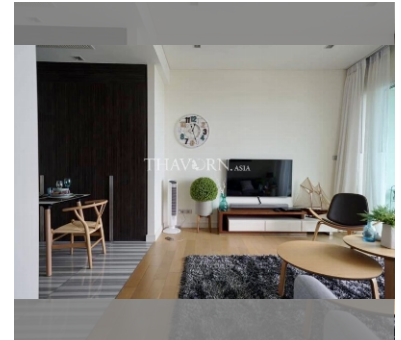

Condo for sale 1 bedroom 60 m² in Reflection Jomtien, Pattaya

฿ 6,290,000

UNIT PARAMETERS:

UID	FS-209881
quota	thai quota
type	1 bedroom
size	60m²
floor	11
view	sea view
transfer fee payer	seller and buyer 50/50

PROJECT PARAMETERS:

district	Jomtien
buildings	2
floors	55
built in	2013

FACILITIES:

General information: highrise, meters to beach: 100, minutes to beach: 1, pets are allowed, underground parking, open parking, multy-level parking, covered parking.

Swimming pool: swimming pool, kids pool, infinity view, water slides, waterfall, jacuzzi.

Chill zone: chill zone, garden, rooftop chillout, barbeque areas.

Health zone: gym, sauna, hamam, massage.

Other: reception, lobby, clubhouse, meeting room, games room, kids playgarden, CCTV, security, laundry, room service.