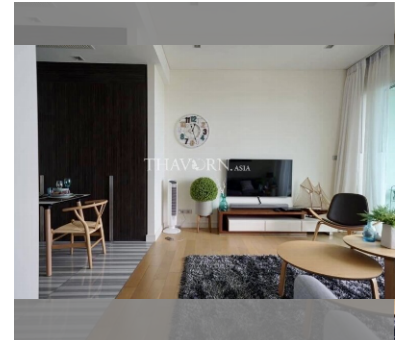

Condo for sale 1 bedroom 60 m² in Reflection Jomtien, Pattaya

฿ 6,290,000

UNIT PARAMETERS:

UID	FS-209881
quota	thai quota
type	1 bedroom
size	60m²
floor	11
view	sea view
transfer cost	
transfer fee payer	seller and buyer 50/50
additional cost	

PROJECT PARAMETERS:

district	Jomtien
buildings	2
floors	55
built in	2013

FACILITIES:

General information: highrise, meters to beach: 100, minutes to beach: 1, pets are allowed, underground parking, open parking, multy-level parking, covered parking.

Swimming pool: swimming pool, kids pool, infinity view, water slides, waterfall, jacuzzi.

Chill zone: chill zone, garden, rooftop chillout, barbeque areas.

Health zone: gym, sauna, hamam, massage.

Other: reception, lobby, clubhouse, meeting room, games room, kids playgarden, CCTV, security, laundry, room service.