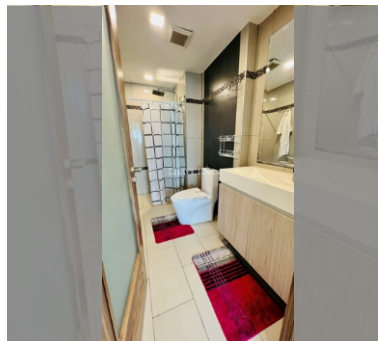

Condo for sale 1 bedroom 37 m² in Laguna Beach Resort 2, Pattaya

฿ 2,100,000

UNIT PARAMETERS:

UID	FS-209139
quota	foreign quota
type	1 bedroom
size	37m²
floor	4
view	city view
transfer fee payer	seller and buyer 50/50

PROJECT PARAMETERS:

district	Jomtien
buildings	4
floors	8
built in	2016

FACILITIES:

General information: resort, meters to beach: 700, minutes to beach: 10, underground parking.

Swimming pool: swimming pool, kids pool, water slides, waterfall, jacuzzi, pool bar .

Chill zone: chill zone, garden.

Health zone: gym, sauna, massage.

Other: reception, lobby, clubhouse, kids playgarden, CCTV, security, minimart, laundry.