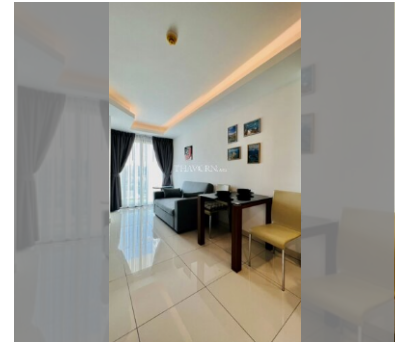

Condo for sale 1 bedroom 37 m² in Laguna Beach Resort 2, Pattaya

฿ 2,100,000

UNIT PARAMETERS:

UID	FS-209139
quota	foreign quota
type	1 bedroom
size	37m²
floor	4
view	city view
transfer fee payer	seller and buyer 50/50

PROJECT PARAMETERS:

district	Jomtien
buildings	4
floors	8
built in	2016

FACILITIES:

General information: resort, meters to beach: 700, minutes to beach: 10, underground parking.

Swimming pool: swimming pool, kids pool, water slides, waterfall, jacuzzi, pool bar .

Chill zone: chill zone, garden.

Health zone: gym, sauna, massage.

Other: reception, lobby, clubhouse, kids playgarden, CCTV, security, minimart, laundry.