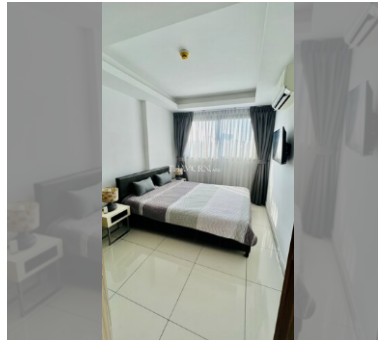

Condo for sale 1 bedroom 37 m² in Laguna Beach Resort 2, Pattaya

฿ 2,100,000

UNIT PARAMETERS:

UID	FS-209139
quota	foreign quota
type	1 bedroom
size	37m²
floor	4
view	city view
transfer fee payer	seller and buyer 50/50

PROJECT PARAMETERS:

district	Jomtien
buildings	4
floors	8
built in	2016

FACILITIES:

General information: resort, meters to beach: 700, minutes to beach: 10, underground parking.

Swimming pool: swimming pool, kids pool, water slides, waterfall, jacuzzi, pool bar .

Chill zone: chill zone, garden.

Health zone: gym, sauna, massage.

Other: reception, lobby, clubhouse, kids playgarden, CCTV, security, minimart, laundry.