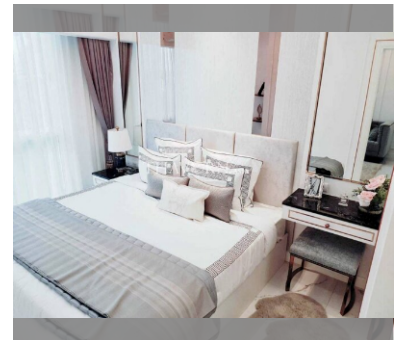

Condo for sale 1 bedroom 32 m² in Empire Tower Pattaya, Pattaya

฿ 3,460,000

UNIT PARAMETERS:

UID	FS-209108
quota	foreign quota
type	1 bedroom
size	32m²
floor	1
view	city view

PROJECT PARAMETERS:

district	Jomtien
buildings	1
floors	24
built in	2023

FACILITIES:

General information: highrise, multy-level parking, covered parking.

Swimming pool: swimming pool, kids pool, rooftop pool, infinity view, sunbathing area.

Chill zone: chill zone, garden, rooftop chillout.

Health zone: gym, sauna.

Other: reception, lobby, clubhouse, kids playgarden, CCTV, security.