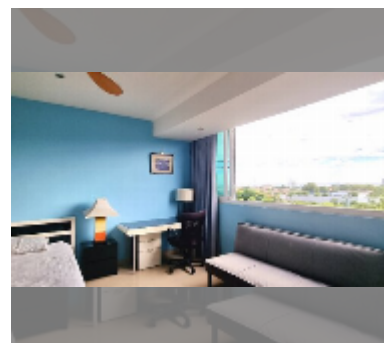

Condo for sale 2 bedroom 118 m² in The Park Jomtien, Pattaya

฿ 5,780,000

UNIT PARAMETERS:

UID	FS-208794
quota	foreign quota
type	2 bedroom
size	118m²
floor	4
view	city view

PROJECT PARAMETERS:

district	Jomtien
buildings	3
floors	8
built in	2011

FACILITIES:

General information: resort, open parking, covered parking.

Swimming pool: swimming pool.

Chill zone: chill zone, garden.

Health zone: gym.

Other: lobby, CCTV, security.