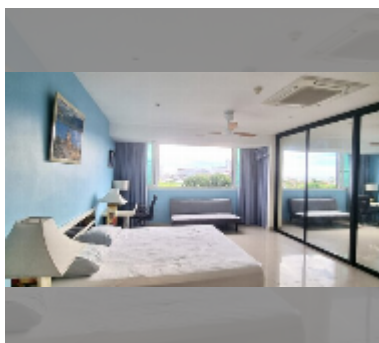

Condo for sale 2 bedroom 118 m² in The Park Jomtien, Pattaya

฿ 5,780,000

UNIT PARAMETERS:

UID	FS-208794
quota	foreign quota
type	2 bedroom
size	118m²
floor	4
view	city view

PROJECT PARAMETERS:

district	Jomtien
buildings	3
floors	8
built in	2011

FACILITIES:

General information: resort, open parking, covered parking.

Swimming pool: swimming pool.

Chill zone: chill zone, garden.

Health zone: gym.

Other: lobby, CCTV, security.