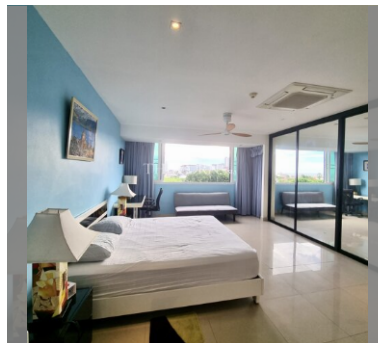

Condo for sale 2 bedroom 118 m² in The Park Jomtien, Pattaya

฿ 5,640,000

UNIT PARAMETERS:

UID	FS-208794
quota	foreign quota
type	2 bedroom
size	118m²
floor	4
view	city view
quality	not chosen
transfer fee payer	Seller 50 / Buyer 50

PROJECT PARAMETERS:

district	Jomtien
buildings	3
floors	8
built in	2011

FACILITIES:

General information: resort, open parking, covered parking.

Swimming pool: swimming pool.

Chill zone: chill zone, garden.

Health zone: gym.

Other: lobby, CCTV, security.