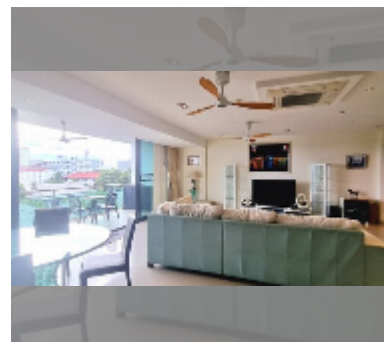

Condo for sale 2 bedroom 118 m² in The Park Jomtien, Pattaya

฿ 5,780,000

UNIT PARAMETERS:

UID	FS-208794
quota	foreign quota
type	2 bedroom
size	118m²
floor	4
view	city view

PROJECT PARAMETERS:

district	Jomtien
buildings	3
floors	8
built in	2011

FACILITIES:

General information: resort, open parking, covered parking.

Swimming pool: swimming pool.

Chill zone: chill zone, garden.

Health zone: gym.

Other: lobby, CCTV, security.