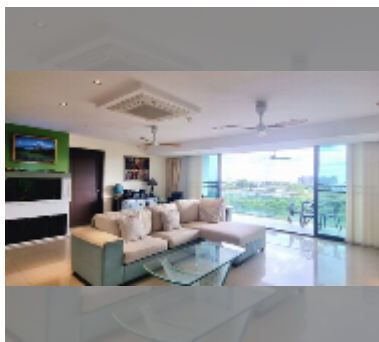

Condo for sale 2 bedroom 118 m² in The Park Jomtien, Pattaya

฿ 5,780,000

UNIT PARAMETERS:

UID	FS-208794
quota	foreign quota
type	2 bedroom
size	118m²
floor	4
view	city view

PROJECT PARAMETERS:

district	Jomtien
buildings	3
floors	8
built in	2011

FACILITIES:

General information: resort, open parking, covered parking.

Swimming pool: swimming pool.

Chill zone: chill zone, garden.

Health zone: gym.

Other: lobby, CCTV, security.