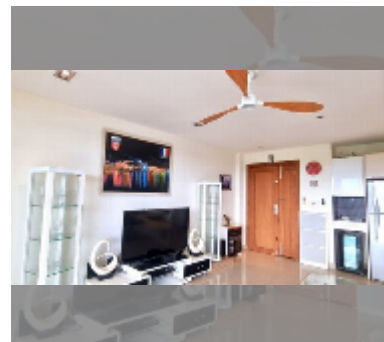

Condo for sale 2 bedroom 118 m² in The Park Jomtien, Pattaya

฿ 5,780,000

UNIT PARAMETERS:

UID	FS-208794
quota	foreign quota
type	2 bedroom
size	118m²
floor	4
view	city view

PROJECT PARAMETERS:

district	Jomtien
buildings	3
floors	8
built in	2011

FACILITIES:

General information: resort, open parking, covered parking.

Swimming pool: swimming pool.

Chill zone: chill zone, garden.

Health zone: gym.

Other: lobby, CCTV, security.