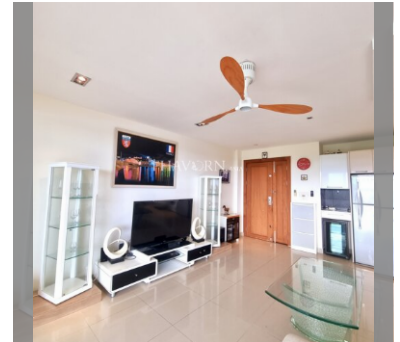

Condo for sale 2 bedroom 118 m² in The Park Jomtien, Pattaya

฿ 5,640,000

UNIT PARAMETERS:

UID	FS-208794
quota	foreign quota
type	2 bedroom
size	118m²
floor	4
view	city view
quality	not chosen
transfer fee payer	Seller 50 / Buyer 50

PROJECT PARAMETERS:

district	Jomtien
buildings	3
floors	8
built in	2011

FACILITIES:

General information: resort, open parking, covered parking.

Swimming pool: swimming pool.

Chill zone: chill zone, garden.

Health zone: gym.

Other: lobby, CCTV, security.