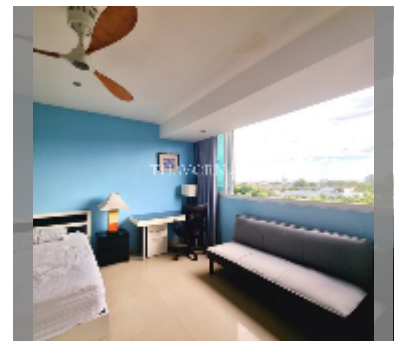

Condo for sale 2 bedroom 118 m² in The Park Jomtien, Pattaya

฿ 5,780,000

UNIT PARAMETERS:

UID	FS-208794
quota	foreign quota
type	2 bedroom
size	118m²
floor	4
view	city view

PROJECT PARAMETERS:

district	Jomtien
buildings	3
floors	8
built in	2011

FACILITIES:

General information: resort, open parking, covered parking.

Swimming pool: swimming pool.

Chill zone: chill zone, garden.

Health zone: gym.

Other: lobby, CCTV, security.