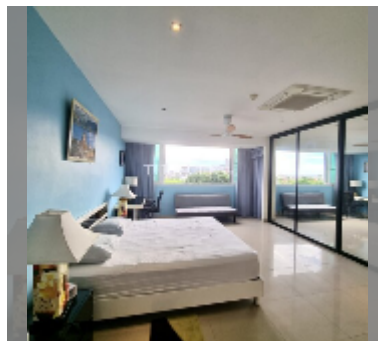

Condo for sale 2 bedroom 118 m² in The Park Jomtien, Pattaya

฿ 5,780,000

UNIT PARAMETERS:

UID	FS-208794
quota	foreign quota
type	2 bedroom
size	118m²
floor	4
view	city view

PROJECT PARAMETERS:

district	Jomtien
buildings	3
floors	8
built in	2011

FACILITIES:

General information: resort, open parking, covered parking.

Swimming pool: swimming pool.

Chill zone: chill zone, garden.

Health zone: gym.

Other: lobby, CCTV, security.