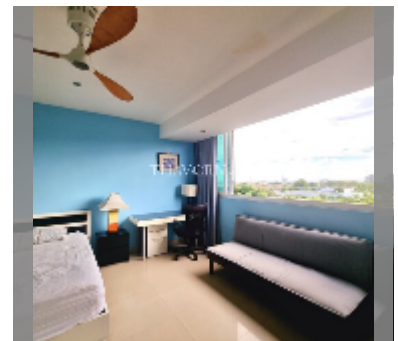

Condo for sale 2 bedroom 118 m² in The Park Jomtien, Pattaya

฿ 5,780,000

UNIT PARAMETERS:

UID	FS-208794
quota	foreign quota
type	2 bedroom
size	118m²
floor	4
view	city view

PROJECT PARAMETERS:

district	Jomtien
buildings	3
floors	8
built in	2011

FACILITIES:

General information: resort, open parking, covered parking.

Swimming pool: swimming pool.

Chill zone: chill zone, garden.

Health zone: gym.

Other: lobby, CCTV, security.