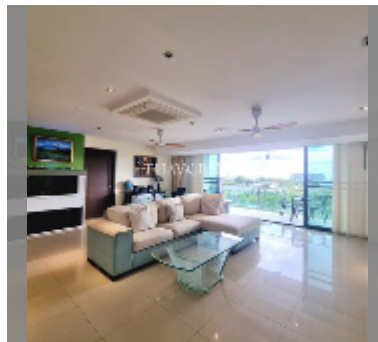

Condo for sale 2 bedroom 118 m² in The Park Jomtien, Pattaya

฿ 5,780,000

UNIT PARAMETERS:

UID	FS-208794
quota	foreign quota
type	2 bedroom
size	118m²
floor	4
view	city view

PROJECT PARAMETERS:

district	Jomtien
buildings	3
floors	8
built in	2011

FACILITIES:

General information: resort, open parking, covered parking.

Swimming pool: swimming pool.

Chill zone: chill zone, garden.

Health zone: gym.

Other: lobby, CCTV, security.