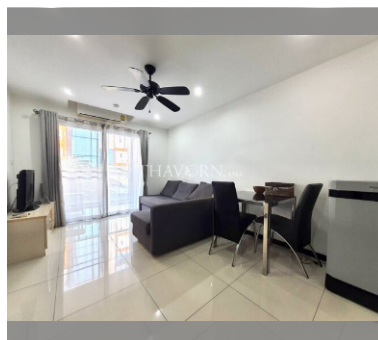

Condo for sale 1 bedroom 35.01 m² in Siam Oriental Garden, Pattaya

฿ 1,680,000

UNIT PARAMETERS:

UID	FS-159902
quota	foreign quota
type	1 bedroom
size	35.01m²
floor	2
view	city view
quality	not chosen
transfer fee payer	seller and buyer 50/50

PROJECT PARAMETERS:

district	Pratumnak
buildings	1
floors	8
built in	2012
maintenance	฿ 14,704/year

FACILITIES:

General information: lowrise, meters to beach: 400, minutes to beach: 5, pets are allowed, underground parking.

Swimming pool: swimming pool.

Chill zone: chill zone.