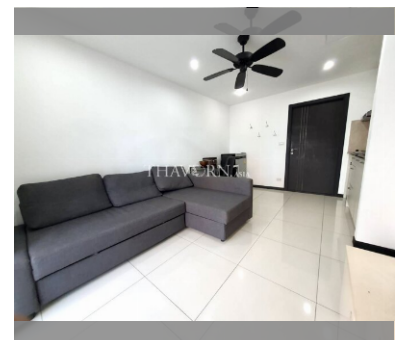

Condo for sale 1 bedroom 35.01 m² in Siam Oriental Garden, Pattaya

฿ 1,680,000

UNIT PARAMETERS:

UID	FS-159902
quota	foreign quota
type	1 bedroom
size	35.01m²
floor	2
view	city view
quality	not chosen
transfer fee payer	seller and buyer 50/50

PROJECT PARAMETERS:

district	Pratumnak
buildings	1
floors	8
built in	2012
maintenance	฿ 14,704/year

FACILITIES:

General information: lowrise, meters to beach: 400, minutes to beach: 5, pets are allowed, underground parking.

Swimming pool: swimming pool.

Chill zone: chill zone.