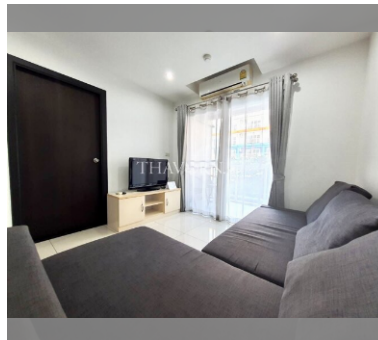

Condo for sale 1 bedroom 35.01 m² in Siam Oriental Garden, Pattaya

฿ 1,680,000

UNIT PARAMETERS:

UID	FS-159902
quota	foreign quota
type	1 bedroom
size	35.01m²
floor	2
view	city view
quality	not chosen
transfer fee payer	seller and buyer 50/50

PROJECT PARAMETERS:

district	Pratumnak
buildings	1
floors	8
built in	2012
maintenance	฿ 14,704/year

FACILITIES:

General information: lowrise, meters to beach: 400, minutes to beach: 5, pets are allowed, underground parking.

Swimming pool: swimming pool.

Chill zone: chill zone.