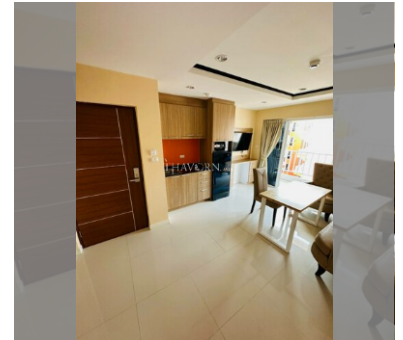

Condo for sale 2 bedroom 48 m² in New Nordic Trend 6, Pattaya

฿ 2,950,000

UNIT PARAMETERS:

UID	FS-159451
quota	company ownership
type	2 bedroom
size	48m²
floor	6
view	city view
quality	not chosen

PROJECT PARAMETERS:

district	Pratumnak
buildings	1
floors	7
built in	2015
maintenance	฿ 23,040/year

FACILITIES:

General information: boutique, underground parking.

Swimming pool: swimming pool.

Chill zone: chill zone, garden.

Other: reception, lobby, CCTV, security.