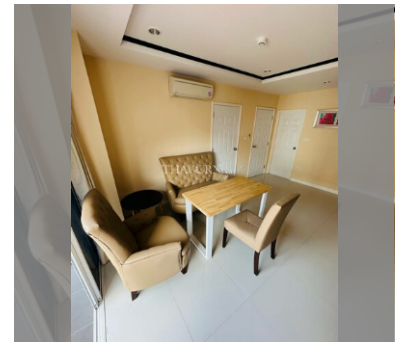

Condo for sale 2 bedroom 48 m² in New Nordic Trend 6, Pattaya

฿ 2,950,000

UNIT PARAMETERS:

UID	FS-159451
quota	company ownership
type	2 bedroom
size	48m²
floor	6
view	city view
quality	not chosen

PROJECT PARAMETERS:

district	Pratumnak
buildings	1
floors	7
built in	2015
maintenance	฿ 23,040/year

FACILITIES:

General information: boutique, underground parking.

Swimming pool: swimming pool.

Chill zone: chill zone, garden.

Other: reception, lobby, CCTV, security.