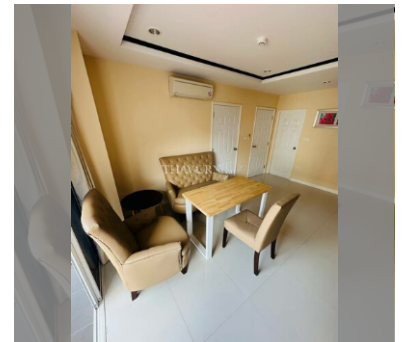

Condo for sale 2 bedroom 48 m² in New Nordic Trend 6, Pattaya

฿ 2,950,000

UNIT PARAMETERS:

UID	FS-159451
quota	company ownership
type	2 bedroom
size	48m²
floor	6
view	city view
quality	not chosen

PROJECT PARAMETERS:

district	Pratumnak
buildings	1
floors	7
built in	2015
maintenance	฿ 23,040/year

FACILITIES:

General information: boutique, underground parking.

Swimming pool: swimming pool.

Chill zone: chill zone, garden.

Other: reception, lobby, CCTV, security.