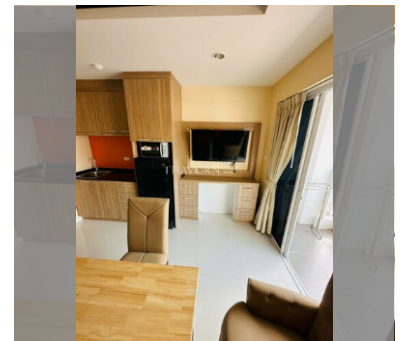

Condo for sale 2 bedroom 48 m² in New Nordic Trend 6, Pattaya

฿ 2,950,000

UNIT PARAMETERS:

UID	FS-159451
quota	company ownership
type	2 bedroom
size	48m²
floor	6
view	city view
quality	not chosen

PROJECT PARAMETERS:

district	Pratumnak
buildings	1
floors	7
built in	2015
maintenance	฿ 23,040/year

FACILITIES:

General information: boutique, underground parking.

Swimming pool: swimming pool.

Chill zone: chill zone, garden.

Other: reception, lobby, CCTV, security.