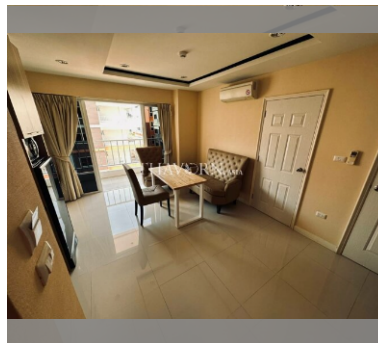

Condo for sale 2 bedroom 48 m² in New Nordic Trend 6, Pattaya

฿ 2,950,000

UNIT PARAMETERS:

UID	FS-159451
quota	company ownership
type	2 bedroom
size	48m²
floor	6
view	city view
quality	not chosen

PROJECT PARAMETERS:

district	Pratumnak
buildings	1
floors	7
built in	2015
maintenance	฿ 23,040/year

FACILITIES:

General information: boutique, underground parking.

Swimming pool: swimming pool.

Chill zone: chill zone, garden.

Other: reception, lobby, CCTV, security.