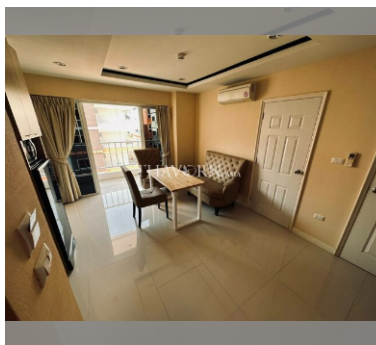

Condo for sale 2 bedroom 48 m² in New Nordic Trend 6, Pattaya

Discover the perfect blend of comfort and style in this charming 2-bedroom condo, nestled in the heart of Pattaya's vibrant Pratamnak district. Located in the prestigious New Nordic Trend 6 complex, this fully furnished gem spans a cozy 48 square meters, offering you a welcoming retreat from the bustling city. Perched on the 6th floor of a 7-story building, this condo boasts a modern design and comes with all the furnishings you need to settle in effortlessly. Whether you're lounging in the living area or preparing a meal in the well-equipped kitchen, every corner of this home is designed for convenience and relaxation. Priced at an attractive 3,500,000, this property is not just a home, but a smart investment in one of Pattaya's most so...

฿ 2,950,000

UNIT PARAMETERS:

UID	FS-159451
quota	company ownership
type	2 bedroom
size	48m²
floor	6
view	city view
quality	not chosen
transfer cost	
transfer fee payer	
additional cost	

PROJECT PARAMETERS:

district	Pratumnak
buildings	1
floors	7
built in	2015
maintenance	฿ 23,040/year

FACILITIES:

General information: boutique, underground parking.

Swimming pool: swimming pool.

Chill zone: chill zone, garden.

Other: reception, lobby, CCTV, security.