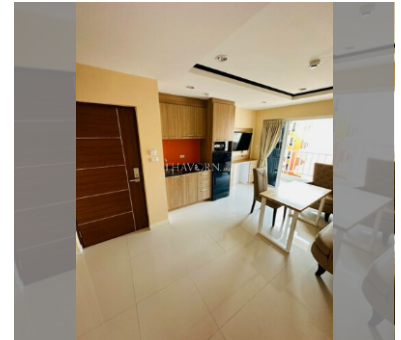

Condo for sale 2 bedroom 48 m² in New Nordic Trend 6, Pattaya

฿ 2,950,000

UNIT PARAMETERS:

UID	FS-159451
quota	company ownership
type	2 bedroom
size	48m²
floor	6
view	city view
quality	not chosen

PROJECT PARAMETERS:

district	Pratumnak
buildings	1
floors	7
built in	2015
maintenance	฿ 23,040/year

FACILITIES:

General information: boutique, underground parking.

Swimming pool: swimming pool.

Chill zone: chill zone, garden.

Other: reception, lobby, CCTV, security.