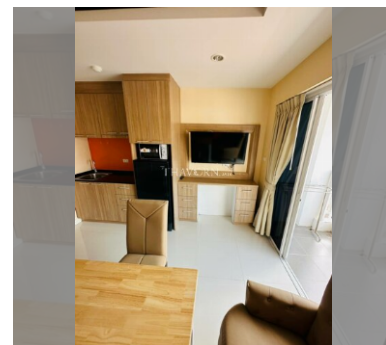

Condo for sale 2 bedroom 48 m² in New Nordic Trend 6, Pattaya

Discover the perfect blend of comfort and style in this charming 2-bedroom condo, nestled in the heart of Pattaya's vibrant Pratamnak district. Located in the prestigious New Nordic Trend 6 complex, this fully furnished gem spans a cozy 48 square meters, offering you a welcoming retreat from the bustling city. Perched on the 6th floor of a 7-story building, this condo boasts a modern design and comes with all the furnishings you need to settle in effortlessly. Whether you're lounging in the living area or preparing a meal in the well-equipped kitchen, every corner of this home is designed for convenience and relaxation. Priced at an attractive 3,500,000, this property is not just a home, but a smart investment in one of Pattaya's most so...

฿ 2,950,000

UNIT PARAMETERS:

UID	FS-159451
quota	company ownership
type	2 bedroom
size	48m²
floor	6
view	city view
quality	not chosen
transfer cost	
transfer fee payer	
additional cost	

PROJECT PARAMETERS:

district	Pratumnak
buildings	1
floors	7
built in	2015
maintenance	฿ 23,040/year

FACILITIES:

General information: boutique, underground parking.

Swimming pool: swimming pool.

Chill zone: chill zone, garden.

Other: reception, lobby, CCTV, security.