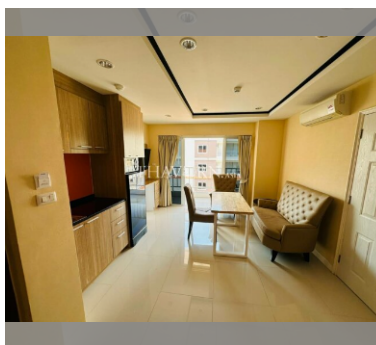

Condo for sale 2 bedroom 48 m² in New Nordic Trend 6, Pattaya

Discover the perfect blend of comfort and style in this charming 2-bedroom condo, nestled in the heart of Pattaya's vibrant Pratamnak district. Located in the prestigious New Nordic Trend 6 complex, this fully furnished gem spans a cozy 48 square meters, offering you a welcoming retreat from the bustling city. Perched on the 6th floor of a 7-story building, this condo boasts a modern design and comes with all the furnishings you need to settle in effortlessly. Whether you're lounging in the living area or preparing a meal in the well-equipped kitchen, every corner of this home is designed for convenience and relaxation. Priced at an attractive 3,500,000, this property is not just a home, but a smart investment in one of Pattaya's most so...

฿ 2,950,000

UNIT PARAMETERS:

UID	FS-159451
quota	company ownership
type	2 bedroom
size	48m²
floor	6
view	city view
quality	not chosen
transfer cost	
transfer fee payer	
additional cost	

PROJECT PARAMETERS:

district	Pratumnak
buildings	1
floors	7
built in	2015
maintenance	฿ 23,040/year

FACILITIES:

General information: boutique, underground parking.

Swimming pool: swimming pool.

Chill zone: chill zone, garden.

Other: reception, lobby, CCTV, security.