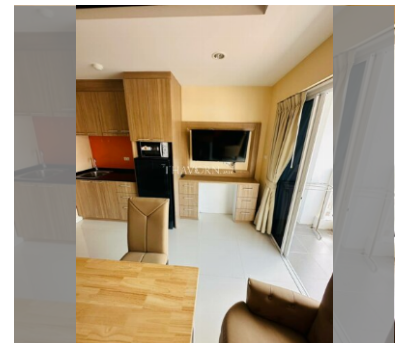

Condo for sale 2 bedroom 48 m² in New Nordic Trend 6, Pattaya

฿ 2,950,000

UNIT PARAMETERS:

UID	FS-159451
quota	company ownership
type	2 bedroom
size	48m²
floor	6
view	city view
quality	not chosen

PROJECT PARAMETERS:

district	Pratumnak
buildings	1
floors	7
built in	2015
maintenance	฿ 23,040/year

FACILITIES:

General information: boutique, underground parking.

Swimming pool: swimming pool.

Chill zone: chill zone, garden.

Other: reception, lobby, CCTV, security.