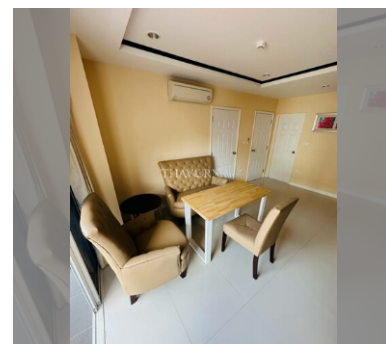

Condo for sale 2 bedroom 48 m² in New Nordic Trend 6, Pattaya

Discover the perfect blend of comfort and style in this charming 2-bedroom condo, nestled in the heart of Pattaya's vibrant Pratamnak district. Located in the prestigious New Nordic Trend 6 complex, this fully furnished gem spans a cozy 48 square meters, offering you a welcoming retreat from the bustling city. Perched on the 6th floor of a 7-story building, this condo boasts a modern design and comes with all the furnishings you need to settle in effortlessly. Whether you're lounging in the living area or preparing a meal in the well-equipped kitchen, every corner of this home is designed for convenience and relaxation. Priced at an attractive 3,500,000, this property is not just a home, but a smart investment in one of Pattaya's most so...

฿ 2,950,000

UNIT PARAMETERS:

UID	FS-159451
quota	company ownership
type	2 bedroom
size	48m²
floor	6
view	city view
quality	not chosen
transfer cost	
transfer fee payer	
additional cost	

PROJECT PARAMETERS:

district	Pratumnak
buildings	1
floors	7
built in	2015
maintenance	฿ 23,040/year

FACILITIES:

General information: boutique, underground parking.

Swimming pool: swimming pool.

Chill zone: chill zone, garden.

Other: reception, lobby, CCTV, security.