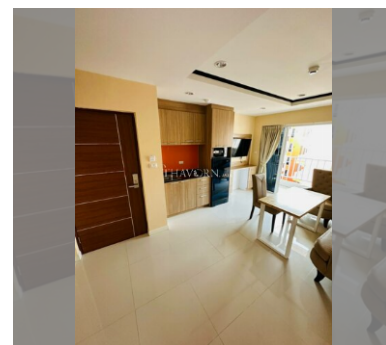

Condo for sale 2 bedroom 48 m² in New Nordic Trend 6, Pattaya

Discover the perfect blend of comfort and style in this charming 2-bedroom condo, nestled in the heart of Pattaya's vibrant Pratamnak district. Located in the prestigious New Nordic Trend 6 complex, this fully furnished gem spans a cozy 48 square meters, offering you a welcoming retreat from the bustling city. Perched on the 6th floor of a 7-story building, this condo boasts a modern design and comes with all the furnishings you need to settle in effortlessly. Whether you're lounging in the living area or preparing a meal in the well-equipped kitchen, every corner of this home is designed for convenience and relaxation. Priced at an attractive 3,500,000, this property is not just a home, but a smart investment in one of Pattaya's most so...

฿ 2,950,000

UNIT PARAMETERS:

UID	FS-159451
quota	company ownership
type	2 bedroom
size	48m²
floor	6
view	city view
quality	not chosen
transfer cost	
transfer fee payer	
additional cost	

PROJECT PARAMETERS:

district	Pratumnak
buildings	1
floors	7
built in	2015
maintenance	฿ 23,040/year

FACILITIES:

General information: boutique, underground parking.

Swimming pool: swimming pool.

Chill zone: chill zone, garden.

Other: reception, lobby, CCTV, security.