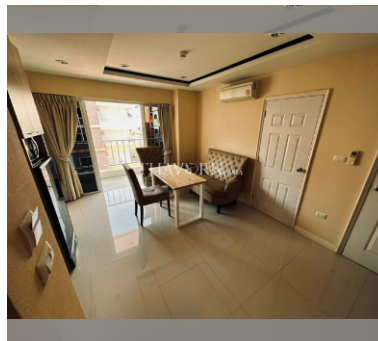

Condo for sale 2 bedroom 48 m² in New Nordic Trend 6, Pattaya

฿ 2,950,000

UNIT PARAMETERS:

UID	FS-159451
quota	company ownership
type	2 bedroom
size	48m²
floor	6
view	city view
quality	not chosen

PROJECT PARAMETERS:

district	Pratumnak
buildings	1
floors	7
built in	2015
maintenance	฿ 23,040/year

FACILITIES:

General information: boutique, underground parking.

Swimming pool: swimming pool.

Chill zone: chill zone, garden.

Other: reception, lobby, CCTV, security.