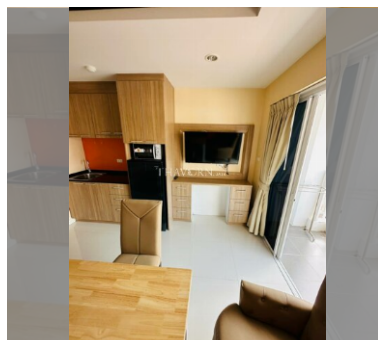

Condo for sale 2 bedroom 48 m² in New Nordic Trend 6, Pattaya

฿ 2,450,000

UNIT PARAMETERS:

UID	FS-159450
quota	company ownership
type	2 bedroom
size	48m²
floor	3
view	city view
quality	not chosen

PROJECT PARAMETERS:

district	Pratumnak
buildings	1
floors	7
built in	2015
maintenance	฿ 23,040/year

FACILITIES:

General information: boutique, underground parking.

Swimming pool: swimming pool.

Chill zone: chill zone, garden.

Other: reception, lobby, CCTV, security.