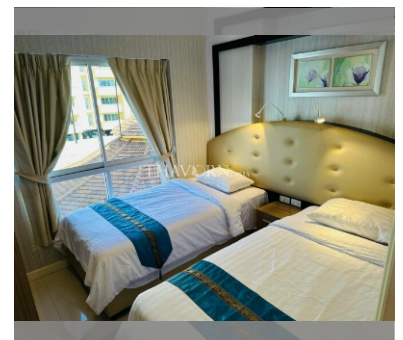

Condo for sale 2 bedroom 48 m² in New Nordic Trend 6, Pattaya

฿ 2,450,000

UNIT PARAMETERS:

UID	FS-159450
quota	company ownership
type	2 bedroom
size	48m²
floor	3
view	city view
quality	not chosen

PROJECT PARAMETERS:

district	Pratumnak
buildings	1
floors	7
built in	2015
maintenance	฿ 23,040/year

FACILITIES:

General information: boutique, underground parking.

Swimming pool: swimming pool.

Chill zone: chill zone, garden.

Other: reception, lobby, CCTV, security.