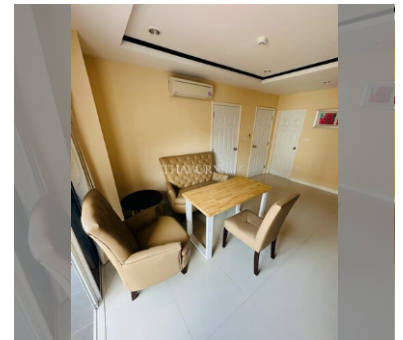

Condo for sale 2 bedroom 48 m<sup>2</sup> in New Nordic Trend 6, Pattaya

### FACILITIES:

General information: boutique, underground parking.

Swimming pool: swimming pool.

Chill zone: chill zone, garden.

Other: reception, lobby, CCTV, security.

details