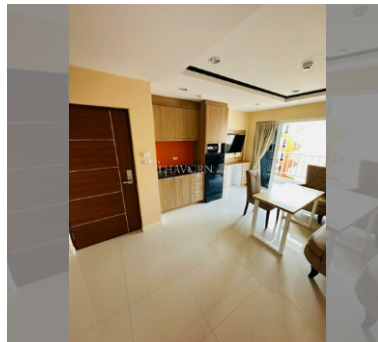

Condo for sale 2 bedroom 48 m² in New Nordic Trend 6, Pattaya

฿ 2,450,000

UNIT PARAMETERS:

UID	FS-159450
quota	company ownership
type	2 bedroom
size	48m²
floor	3
view	city view
quality	not chosen

PROJECT PARAMETERS:

district	Pratumnak
buildings	1
floors	7
built in	2015
maintenance	฿ 23,040/year

FACILITIES:

General information: boutique, underground parking.

Swimming pool: swimming pool.

Chill zone: chill zone, garden.

Other: reception, lobby, CCTV, security.