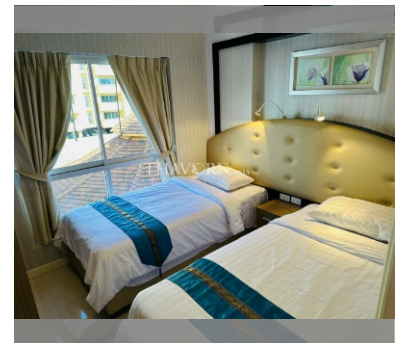

Condo for sale 2 bedroom 48 m² in New Nordic Trend 6, Pattaya

฿ 2,450,000

UNIT PARAMETERS:

UID	FS-159450
quota	company ownership
type	2 bedroom
size	48m²
floor	3
view	city view
quality	not chosen

PROJECT PARAMETERS:

district	Pratumnak
buildings	1
floors	7
built in	2015
maintenance	฿ 23,040/year

FACILITIES:

General information: boutique, underground parking.

Swimming pool: swimming pool.

Chill zone: chill zone, garden.

Other: reception, lobby, CCTV, security.