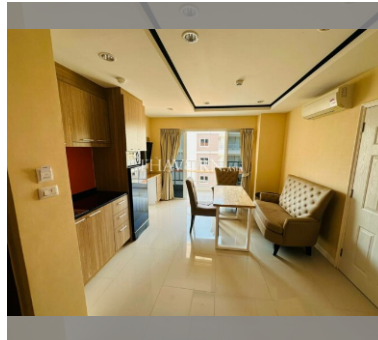

Condo for sale 2 bedroom 48 m² in New Nordic Trend 6, Pattaya

฿ 2,450,000

UNIT PARAMETERS:

UID	FS-159450
quota	company ownership
type	2 bedroom
size	48m²
floor	3
view	city view
quality	not chosen

PROJECT PARAMETERS:

district	Pratumnak
buildings	1
floors	7
built in	2015
maintenance	฿ 23,040/year

FACILITIES:

General information: boutique, underground parking.

Swimming pool: swimming pool.

Chill zone: chill zone, garden.

Other: reception, lobby, CCTV, security.