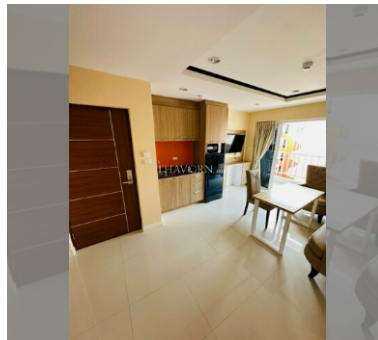

Condo for sale 2 bedroom 48 m<sup>2</sup> in New Nordic Trend 6, Pattaya

### FACILITIES:

General information: boutique, underground parking.

Swimming pool: swimming pool.

Chill zone: chill zone, garden.

Other: reception, lobby, CCTV, security.

details