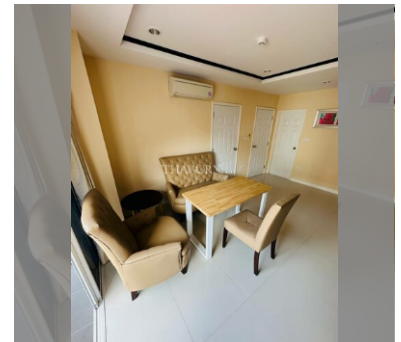

Condo for sale 2 bedroom 48 m² in New Nordic Trend 6, Pattaya

฿ 2,450,000

UNIT PARAMETERS:

UID	FS-159450
quota	company ownership
type	2 bedroom
size	48m²
floor	3
view	city view
quality	not chosen

PROJECT PARAMETERS:

district	Pratumnak
buildings	1
floors	7
built in	2015
maintenance	฿ 23,040/year

FACILITIES:

General information: boutique, underground parking.

Swimming pool: swimming pool.

Chill zone: chill zone, garden.

Other: reception, lobby, CCTV, security.