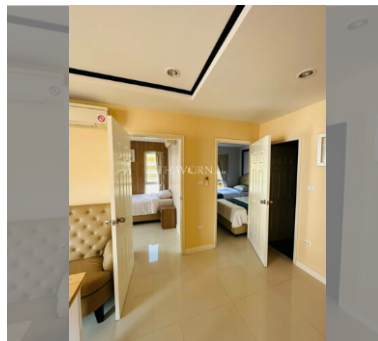

Condo for sale 2 bedroom 48 m² in New Nordic Trend 6, Pattaya

฿ 2,350,000

UNIT PARAMETERS:

UID	FS-159349
quota	company ownership
type	2 bedroom
size	48m²
floor	2
view	city view
quality	not chosen

PROJECT PARAMETERS:

district	Pratumnak
buildings	1
floors	7
built in	2015
maintenance	฿ 23,040/year

FACILITIES:

General information: boutique, underground parking.

Swimming pool: swimming pool.

Chill zone: chill zone, garden.

Other: reception, lobby, CCTV, security.