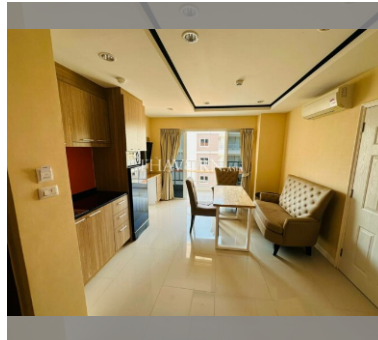

Condo for sale 2 bedroom 48 m² in New Nordic Trend 6, Pattaya

฿ 2,350,000

UNIT PARAMETERS:

UID	FS-159349
quota	company ownership
type	2 bedroom
size	48m²
floor	2
view	city view
quality	not chosen

PROJECT PARAMETERS:

district	Pratumnak
buildings	1
floors	7
built in	2015
maintenance	฿ 23,040/year

FACILITIES:

General information: boutique, underground parking.

Swimming pool: swimming pool.

Chill zone: chill zone, garden.

Other: reception, lobby, CCTV, security.