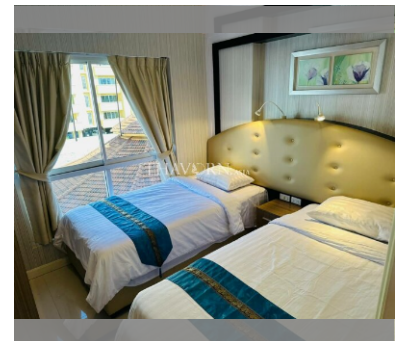

Condo for sale 2 bedroom 48 m² in New Nordic Trend 6, Pattaya

฿ 2,350,000

UNIT PARAMETERS:

UID	FS-159349
quota	company ownership
type	2 bedroom
size	48m²
floor	2
view	city view
quality	not chosen

PROJECT PARAMETERS:

district	Pratumnak
buildings	1
floors	7
built in	2015
maintenance	฿ 23,040/year

FACILITIES:

General information: boutique, underground parking.

Swimming pool: swimming pool.

Chill zone: chill zone, garden.

Other: reception, lobby, CCTV, security.