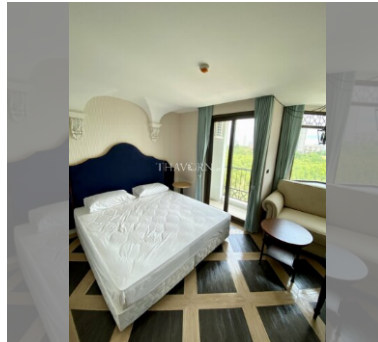

Condo for sale studio 24 m² in Espana Condo Resort Pattaya, Pattaya

฿ 2,250,000

UNIT PARAMETERS:

UID	FS-155991
quota	foreign quota
type	studio
size	24m²
floor	6
view	city view
transfer fee payer	seller and buyer 50/50

PROJECT PARAMETERS:

district	Jomtien
buildings	7
floors	8
built in	2018
maintenance	฿ 12,960/year

FACILITIES:

General information: resort, underground parking, covered parking.

Swimming pool: swimming pool, kids pool.

Chill zone: chill zone.

Health zone: gym, sauna.

Other: lobby, kids playgarden, CCTV, security, minimart.