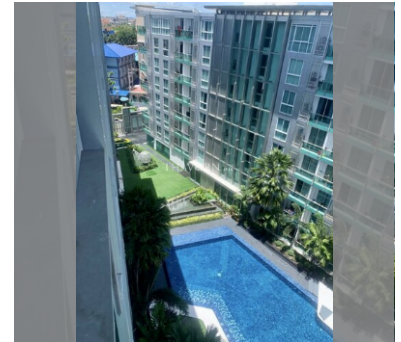

Condo for sale 1 bedroom 35 m² in City Center Residence, Pattaya

฿ 2,599,000

UNIT PARAMETERS:

UID	FS-155990
quota	foreign quota
type	1 bedroom
size	35m ²
floor	8
view	pool view
quality	not chosen
transfer fee payer	50/50

PROJECT PARAMETERS:

district	Central Pattaya
buildings	3
floors	8
built in	2017
maintenance	฿ 12,600/year

FACILITIES:

General information: resort, meters to beach: 2000, minutes to beach: 15, underground parking.

Swimming pool: swimming pool, kids pool, waterfall.

Chill zone: garden.

Health zone: gym, sauna.

Other: lobby, CCTV, security.

details