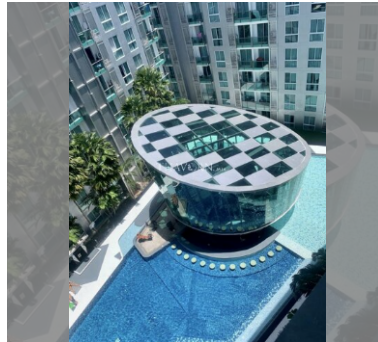

PROJECT PARAMETERS:

district	Central Pattaya
buildings	3
floors	8
built in	2017
maintenance	฿ 12,600/year

FACILITIES:

General information: resort, meters to beach: 2000, minutes to beach: 15, underground parking.

Swimming pool: swimming pool, kids pool, waterfall.

Chill zone: garden.

Health zone: gym, sauna.

Other: lobby, CCTV, security.

details