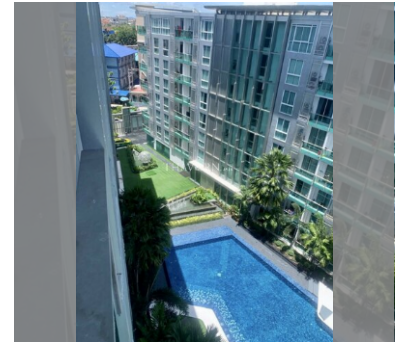

Condo for sale 1 bedroom 35 m² in City Center Residence, Pattaya

฿ 2,599,000

UNIT PARAMETERS:

UID	FS-155990
quota	foreign quota
type	1 bedroom
size	35m ²
floor	8
view	pool view
quality	not chosen
transfer fee payer	50/50

PROJECT PARAMETERS:

district	Central Pattaya
buildings	3
floors	8
built in	2017
maintenance	฿ 12,600/year

FACILITIES:

General information: resort, meters to beach: 2000, minutes to beach: 15, underground parking.

Swimming pool: swimming pool, kids pool, waterfall.

Chill zone: garden.

Health zone: gym, sauna.

Other: lobby, CCTV, security.

details