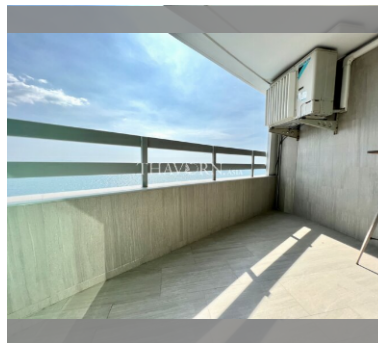

Condo for sale studio 49 m² in Jomtien Plaza Condotel, Pattaya

฿ 4,300,000

UNIT PARAMETERS:

UID	FS-155641
quota	thai quota
type	studio
size	49m²
floor	15
view	sea view
quality	not chosen
transfer cost	
transfer fee payer	Seller and Buyer 50/50
additional cost	
exclusive	on

PROJECT PARAMETERS:

district	Jomtien
buildings	2
floors	30
built in	1990
maintenance	฿ 20,580/year

FACILITIES:

General information: highrise, meters to beach: 20, minutes to beach: 5, underground parking.

Swimming pool: swimming pool, kids pool, sunbathing area.

Chill zone: chill zone, garden, barbeque areas.

Health zone: gym, sauna.

Other: reception, security, laundry.