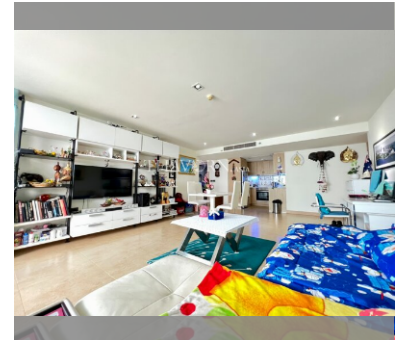

Condo for sale 2 bedroom 102 m² in The Cliff, Pattaya

฿ 10,800,000

UNIT PARAMETERS:

UID	FS-154583
quota	foreign quota
type	2 bedroom
size	102m²
floor	22
view	sea view
transfer fee payer	Seller and Buyer 50/50

PROJECT PARAMETERS:

district	Pratumnak
buildings	1
floors	27
built in	2013
maintenance	฿ 55,080/year

FACILITIES:

General information: highrise, meters to beach: 400, minutes to beach: 5, underground parking, open parking.

Swimming pool: swimming pool, kids pool, water slides, waterfall, sunbathing area.

Chill zone: chill zone, garden, barbeque areas.

Health zone: gym, sauna.

Other: reception, lobby, kids playgarden, CCTV, security.