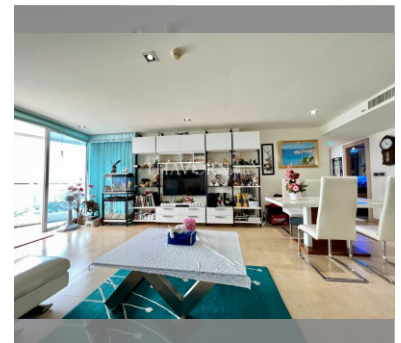

Condo for sale 2 bedroom 102 m² in The Cliff, Pattaya

฿ 10,800,000

UNIT PARAMETERS:

UID	FS-154583
quota	foreign quota
type	2 bedroom
size	102m²
floor	22
view	sea view
transfer fee payer	Seller and Buyer 50/50

PROJECT PARAMETERS:

district	Pratumnak
buildings	1
floors	27
built in	2013
maintenance	฿ 55,080/year

FACILITIES:

General information: highrise, meters to beach: 400, minutes to beach: 5, underground parking, open parking.

Swimming pool: swimming pool, kids pool, water slides, waterfall, sunbathing area.

Chill zone: chill zone, garden, barbeque areas.

Health zone: gym, sauna.

Other: reception, lobby, kids playgarden, CCTV, security.