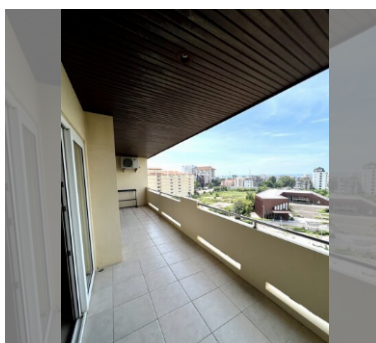

Condo for sale 1 bedroom 83.44 m² in View Talay Residence, Pattaya

฿ 4,490,000

UNIT PARAMETERS:

UID	FS-147691
quota	thai quota
type	1 bedroom
size	83.44m ²
floor	7
view	garden view
transfer fee payer	seller and buyer 50/50

PROJECT PARAMETERS:

district	Jomtien
buildings	1
floors	5

FACILITIES:

General information: resort, open parking.

Swimming pool: kids pool.

Chill zone: chill zone, garden.

Other: CCTV, security.

details