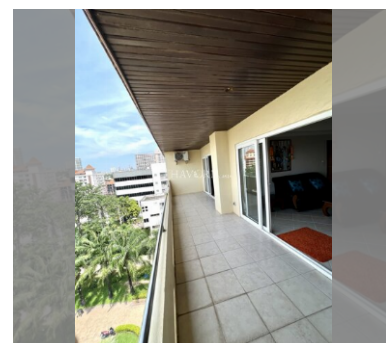

Condo for sale 1 bedroom 83.44 m² in View Talay Residence, Pattaya

฿ 4,490,000

UNIT PARAMETERS:

UID	FS-147691
quota	thai quota
type	1 bedroom
size	83.44m ²
floor	7
view	garden view
transfer fee payer	seller and buyer 50/50

PROJECT PARAMETERS:

district	Jomtien
buildings	1
floors	5

FACILITIES:

General information: resort, open parking.

Swimming pool: kids pool.

Chill zone: chill zone, garden.

Other: CCTV, security.

details