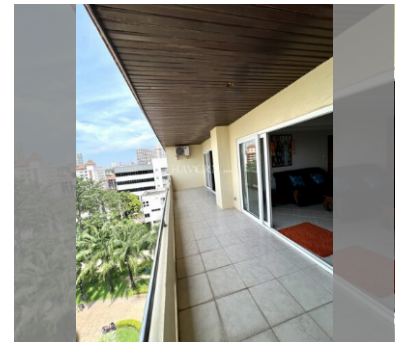

Condo for sale 1 bedroom 83.44 m² in View Talay Residence, Pattaya

฿ 4,490,000

UNIT PARAMETERS:

UID	FS-147691
quota	thai quota
type	1 bedroom
size	83.44m ²
floor	7
view	garden view
transfer cost	
transfer fee payer	seller and buyer 50/50
additional cost	

PROJECT PARAMETERS:

district	Jomtien
buildings	1
floors	5

FACILITIES:

General information: resort, open parking.

Swimming pool: kids pool.

Chill zone: chill zone, garden.

Other: CCTV, security.

details