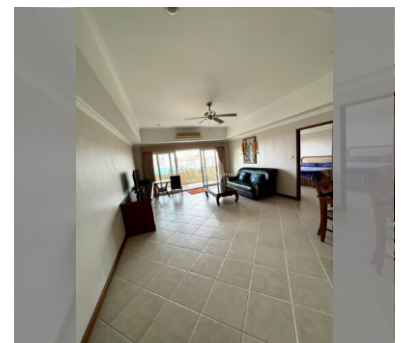

Condo for sale 1 bedroom 83.44 m² in View Talay Residence, Pattaya

฿ 4,490,000

UNIT PARAMETERS:

UID	FS-147691
quota	thai quota
type	1 bedroom
size	83.44m²
floor	7
view	garden view
transfer cost	
transfer fee payer	seller and buyer 50/50
additional cost	

PROJECT PARAMETERS:

district	Jomtien
buildings	1
floors	5

FACILITIES:

General information: resort, open parking.

Swimming pool: kids pool.

Chill zone: chill zone, garden.

Other: CCTV, security.