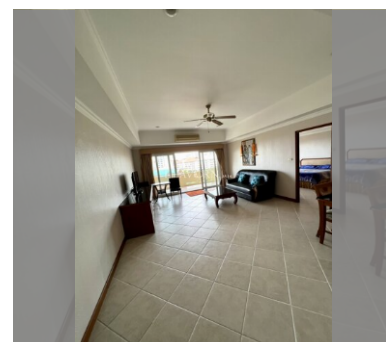

Condo for sale 1 bedroom 83.44 m² in View Talay Residence, Pattaya

฿ 4,490,000

UNIT PARAMETERS:

UID	FS-147691
quota	thai quota
type	1 bedroom
size	83.44m²
floor	7
view	garden view
transfer fee payer	seller and buyer 50/50

PROJECT PARAMETERS:

district	Jomtien
buildings	1
floors	5

FACILITIES:

General information: resort, open parking.

Swimming pool: kids pool.

Chill zone: chill zone, garden.

Other: CCTV, security.