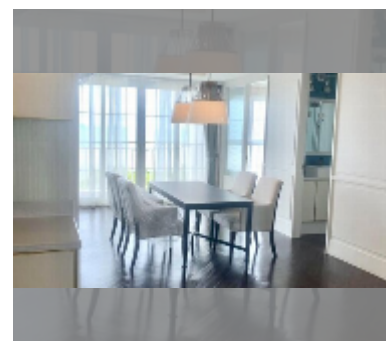

Condo for sale 2 bedroom 98 m² in Grand Florida Beachfront Condo Resort Pattaya, Pattaya

฿ 14,970,000

UNIT PARAMETERS:

UID	FS-144864
quota	foreign quota
type	2 bedroom
size	98m²
floor	5
view	sea view

PROJECT PARAMETERS:

district	Na Jomtien
buildings	8
floors	7
built in	2020
maintenance	฿ 70,560/year

FACILITIES:

General information: resort, beach front, underground parking, open parking.

Swimming pool: swimming pool, kids pool, water slides, waterfall, jacuzzi, sunbathing area.

Chill zone: chill zone, garden, barbeque areas.

Health zone: gym, sauna, steam.

Other: reception, lobby, clubhouse, games room, kids playgarden, CCTV, security, minimart.