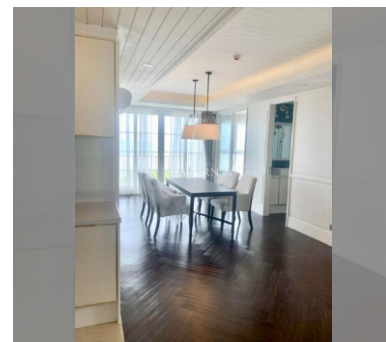

Condo for sale 2 bedroom 98 m² in Grand Florida Beachfront Condo Resort Pattaya, Pattaya

Discover the perfect blend of luxury and comfort with this stunning 2-bedroom apartment located in the prestigious Grand Florida Beachfront Condo Resort in Pattaya. Spanning an impressive 98 square meters, this fully furnished flat offers a spacious and inviting living space that is perfect for both relaxation and entertaining. Situated on the 5th floor of an 8-story building, this exquisite property provides you with beautiful views and a serene atmosphere. The apartment's design seamlessly combines modern elegance with the tranquility of a beachfront lifestyle, making it an ideal retreat from the bustling city life. Located in the sought-after Na Jomtien area, this condo offers a prime location with easy access to Pattaya's vibrant attr...

฿ 14,970,000

UNIT PARAMETERS:

UID	FS-144864
quota	foreign quota
type	2 bedroom
size	98m²
floor	5
view	sea view
quality	not chosen
transfer cost	
transfer fee payer	seller and buyer 50/50
additional cost	

PROJECT PARAMETERS:

district	Na Jomtien
buildings	8
floors	8
built in	2020
maintenance	฿ 70,560/year

FACILITIES:

General information: resort, underground parking, open parking.

Swimming pool: swimming pool.

Chill zone: chill zone, garden.

Health zone: gym.

Other: reception, lobby, kids playgarden, CCTV, security, minimart.