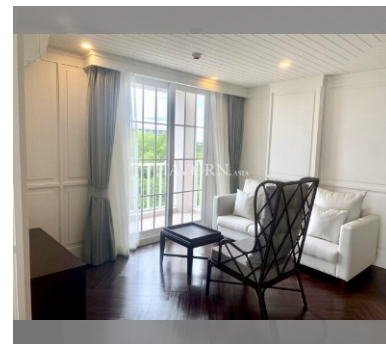

Condo for sale 2 bedroom 98 m² in Grand Florida Beachfront Condo Resort Pattaya, Pattaya

Discover the perfect blend of luxury and comfort with this stunning 2-bedroom apartment located in the prestigious Grand Florida Beachfront Condo Resort in Pattaya. Spanning an impressive 98 square meters, this fully furnished flat offers a spacious and inviting living space that is perfect for both relaxation and entertaining. Situated on the 5th floor of an 8-story building, this exquisite property provides you with beautiful views and a serene atmosphere. The apartment's design seamlessly combines modern elegance with the tranquility of a beachfront lifestyle, making it an ideal retreat from the bustling city life. Located in the sought-after Na Jomtien area, this condo offers a prime location with easy access to Pattaya's vibrant attr...

฿ 14,970,000

UNIT PARAMETERS:

UID	FS-144864
quota	foreign quota
type	2 bedroom
size	98m²
floor	5
view	sea view
quality	not chosen
transfer cost	
transfer fee payer	seller and buyer 50/50
additional cost	

PROJECT PARAMETERS:

district	Na Jomtien
buildings	8
floors	8
built in	2020
maintenance	฿ 70,560/year

FACILITIES:

General information: resort, underground parking, open parking.

Swimming pool: swimming pool.

Chill zone: chill zone, garden.

Health zone: gym.

Other: reception, lobby, kids playgarden, CCTV, security, minimart.