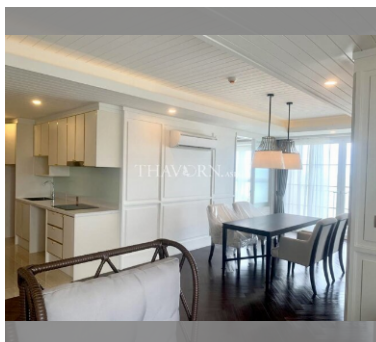

Condo for sale 2 bedroom 98 m² in Grand Florida Beachfront Condo Resort Pattaya, Pattaya

Discover the perfect blend of luxury and comfort with this stunning 2-bedroom apartment located in the prestigious Grand Florida Beachfront Condo Resort in Pattaya. Spanning an impressive 98 square meters, this fully furnished flat offers a spacious and inviting living space that is perfect for both relaxation and entertaining. Situated on the 5th floor of an 8-story building, this exquisite property provides you with beautiful views and a serene atmosphere. The apartment's design seamlessly combines modern elegance with the tranquility of a beachfront lifestyle, making it an ideal retreat from the bustling city life. Located in the sought-after Na Jomtien area, this condo offers a prime location with easy access to Pattaya's vibrant attr...

฿ 14,970,000

UNIT PARAMETERS:

UID	FS-144864
quota	foreign quota
type	2 bedroom
size	98m²
floor	5
view	sea view
quality	not chosen
transfer cost	
transfer fee payer	seller and buyer 50/50
additional cost	

PROJECT PARAMETERS:

district	Na Jomtien
buildings	8
floors	8
built in	2020
maintenance	฿ 70,560/year

FACILITIES:

General information: resort, underground parking, open parking.

Swimming pool: swimming pool.

Chill zone: chill zone, garden.

Health zone: gym.

Other: reception, lobby, kids playgarden, CCTV, security, minimart.