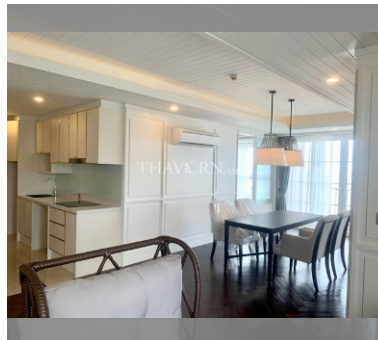

Condo for sale 2 bedroom 98 m² in Grand Florida Beachfront Condo Resort Pattaya, Pattaya

฿ 14,970,000

UNIT PARAMETERS:

UID	FS-144864
quota	foreign quota
type	2 bedroom
size	98m²
floor	5
view	sea view
quality	not chosen
transfer fee payer	seller and buyer 50/50

PROJECT PARAMETERS:

district	Na Jomtien
buildings	8
floors	8
built in	2020
maintenance	฿ 70,560/year

FACILITIES:

General information: resort, underground parking, open parking.

Swimming pool: swimming pool.

Chill zone: chill zone, garden.

Health zone: gym.

Other: reception, lobby, kids playgarden, CCTV, security, minimart.