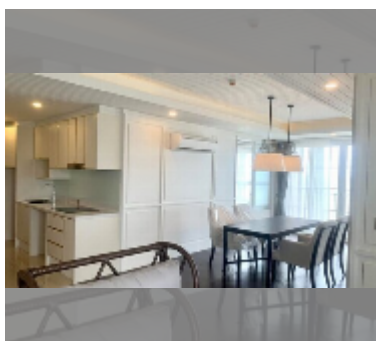

Condo for sale 2 bedroom 98 m² in Grand Florida Beachfront Condo Resort Pattaya, Pattaya

฿ 14,970,000

UNIT PARAMETERS:

UID	FS-144864
quota	foreign quota
type	2 bedroom
size	98m²
floor	5
view	sea view

PROJECT PARAMETERS:

district	Na Jomtien
buildings	8
floors	7
built in	2020
maintenance	฿ 70,560/year

FACILITIES:

General information: resort, beach front, underground parking, open parking.

Swimming pool: swimming pool, kids pool, water slides, waterfall, jacuzzi, sunbathing area.

Chill zone: chill zone, garden, barbeque areas.

Health zone: gym, sauna, steam.

Other: reception, lobby, clubhouse, games room, kids playgarden, CCTV, security, minimart.