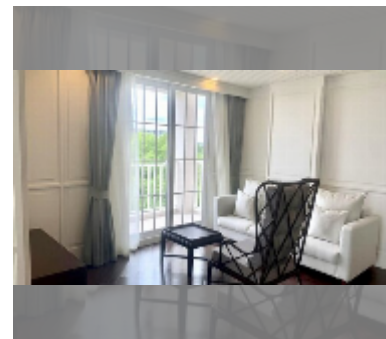

Condo for sale 2 bedroom 98 m² in Grand Florida Beachfront Condo Resort Pattaya, Pattaya

฿ 14,970,000

UNIT PARAMETERS:

UID	FS-144864
quota	foreign quota
type	2 bedroom
size	98m²
floor	5
view	sea view

PROJECT PARAMETERS:

district	Na Jomtien
buildings	8
floors	7
built in	2020
maintenance	฿ 70,560/year

FACILITIES:

General information: resort, beach front, underground parking, open parking.

Swimming pool: swimming pool, kids pool, water slides, waterfall, jacuzzi, sunbathing area.

Chill zone: chill zone, garden, barbeque areas.

Health zone: gym, sauna, steam.

Other: reception, lobby, clubhouse, games room, kids playgarden, CCTV, security, minimart.