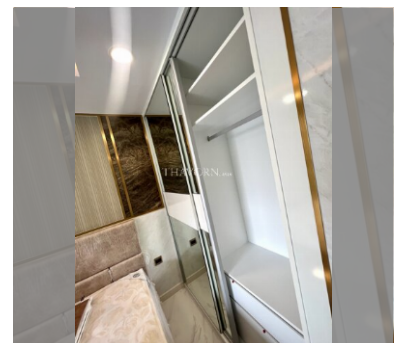

Condo for sale studio 27 m² in Dusit Grand Park 2, Pattaya

฿ 2,100,000

UNIT PARAMETERS:

UID	FS-144238
quota	foreign quota
type	studio
size	27m²
floor	4
view	pool view
transfer cost	
transfer fee payer	seller and buyer 50/50
additional cost	

PROJECT PARAMETERS:

district	Jomtien
buildings	5
floors	8
built in	2020

FACILITIES:

General information: boutique, underground parking.

Swimming pool: swimming pool, kids pool, jacuzzi.

Chill zone: chill zone, garden.

Health zone: gym.

Other: lobby, clubhouse, CCTV, security.