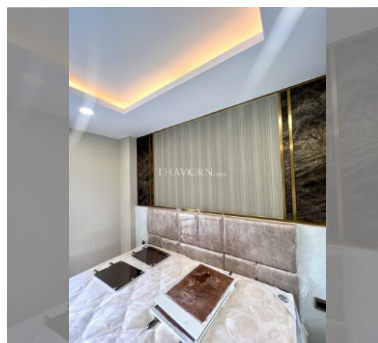

Condo for sale studio 27 m² in Dusit Grand Park 2, Pattaya

฿ 2,100,000

UNIT PARAMETERS:

UID	FS-144238
quota	foreign quota
type	studio
size	27m²
floor	4
view	pool view
transfer cost	
transfer fee payer	seller and buyer 50/50
additional cost	

PROJECT PARAMETERS:

district	Jomtien
buildings	5
floors	8
built in	2020

FACILITIES:

General information: boutique, underground parking.

Swimming pool: swimming pool, kids pool, jacuzzi.

Chill zone: chill zone, garden.

Health zone: gym.

Other: lobby, clubhouse, CCTV, security.