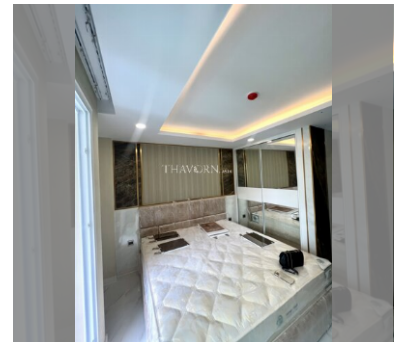

Condo for sale studio 27 m² in Dusit Grand Park 2, Pattaya

฿ 2,100,000

UNIT PARAMETERS:

UID	FS-144238
quota	foreign quota
type	studio
size	27m²
floor	4
view	pool view
transfer cost	
transfer fee payer	seller and buyer 50/50
additional cost	

PROJECT PARAMETERS:

district	Jomtien
buildings	5
floors	8
built in	2020

FACILITIES:

General information: boutique, underground parking.

Swimming pool: swimming pool, kids pool, jacuzzi.

Chill zone: chill zone, garden.

Health zone: gym.

Other: lobby, clubhouse, CCTV, security.