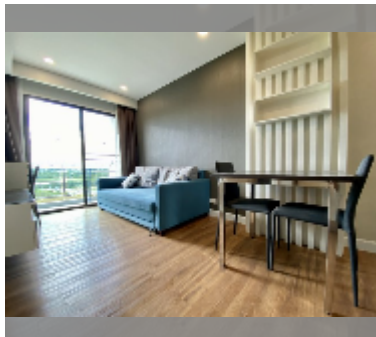

Condo for sale 1 bedroom 35 m² in Dusit Grand Park, Pattaya

฿ 2,450,000

UNIT PARAMETERS:

UID	FS-1430
quota	foreign quota
type	1 bedroom
size	35m²
floor	8
view	city view

PROJECT PARAMETERS:

district	Jomtien
buildings	6
floors	8
built in	2015
maintenance	฿ 14,700/year

FACILITIES:

General information: resort, meters to beach: 500, minutes to beach: 10, underground parking, open parking.
Swimming pool: swimming pool, kids pool, water slides, waterfall, jacuzzi.
Chill zone: chill zone, garden.
Health zone: gym, sauna.
Other: lobby, clubhouse, CCTV, security, room service.