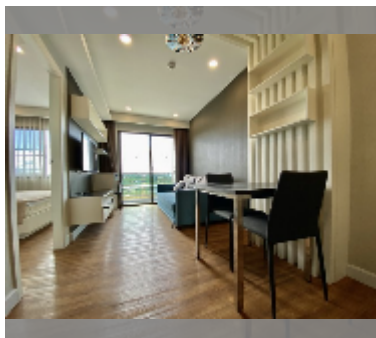

Condo for sale 1 bedroom 35 m² in Dusit Grand Park, Pattaya

฿ 2,450,000

UNIT PARAMETERS:

UID	FS-1430
quota	foreign quota
type	1 bedroom
size	35m²
floor	8
view	city view

PROJECT PARAMETERS:

district	Jomtien
buildings	6
floors	8
built in	2015
maintenance	฿ 14,700/year

FACILITIES:

General information: resort, meters to beach: 500, minutes to beach: 10, underground parking, open parking.
Swimming pool: swimming pool, kids pool, water slides, waterfall, jacuzzi.
Chill zone: chill zone, garden.
Health zone: gym, sauna.
Other: lobby, clubhouse, CCTV, security, room service.