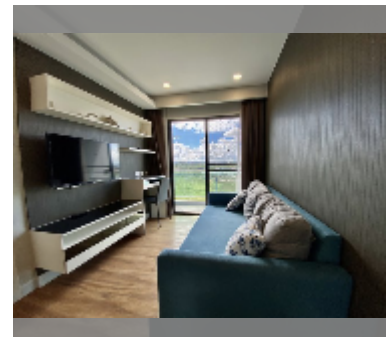

Condo for sale 1 bedroom 35 m² in Dusit Grand Park, Pattaya

฿ 2,450,000

UNIT PARAMETERS:

UID	FS-1430
quota	foreign quota
type	1 bedroom
size	35m²
floor	8
view	city view

PROJECT PARAMETERS:

district	Jomtien
buildings	6
floors	8
built in	2015
maintenance	฿ 14,700/year

FACILITIES:

General information: resort, meters to beach: 500, minutes to beach: 10, underground parking, open parking.
Swimming pool: swimming pool, kids pool, water slides, waterfall, jacuzzi.
Chill zone: chill zone, garden.
Health zone: gym, sauna.
Other: lobby, clubhouse, CCTV, security, room service.