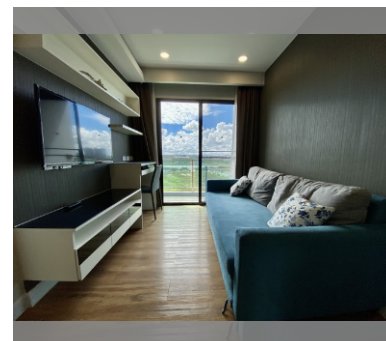

Condo for sale 1 bedroom 35 m² in Dusit Grand Park, Pattaya

฿ 2,150,000

UNIT PARAMETERS:

UID	FS-1430
quota	foreign quota
type	1 bedroom
size	35m²
floor	8
view	city view
transfer cost	
transfer fee payer	on buyer
additional cost	

PROJECT PARAMETERS:

district	Jomtien
buildings	6
floors	8
built in	2015
maintenance	฿ 14,700/year

FACILITIES:

General information: resort, meters to beach: 500, minutes to beach: 10, underground parking, open parking.

Swimming pool: swimming pool, kids pool, water slides, waterfall, jacuzzi.

Chill zone: chill zone, garden.

Health zone: gym, sauna.

Other: lobby, clubhouse, CCTV, security, room service.