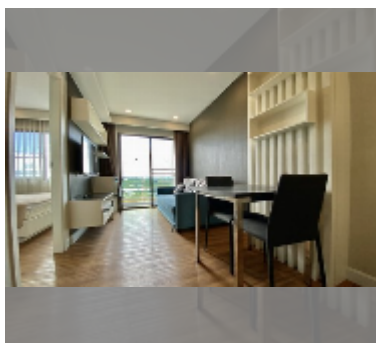

Condo for sale 1 bedroom 35 m² in Dusit Grand Park, Pattaya

฿ 2,450,000

UNIT PARAMETERS:

UID	FS-1430
quota	foreign quota
type	1 bedroom
size	35m²
floor	8
view	city view

PROJECT PARAMETERS:

district	Jomtien
buildings	6
floors	8
built in	2015
maintenance	฿ 14,700/year

FACILITIES:

General information: resort, meters to beach: 500, minutes to beach: 10, underground parking, open parking.
Swimming pool: swimming pool, kids pool, water slides, waterfall, jacuzzi.
Chill zone: chill zone, garden.
Health zone: gym, sauna.
Other: lobby, clubhouse, CCTV, security, room service.