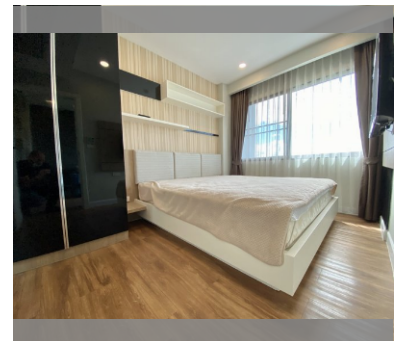

Condo for sale 1 bedroom 35 m² in Dusit Grand Park, Pattaya

฿ 2,150,000

UNIT PARAMETERS:

UID	FS-1430
quota	foreign quota
type	1 bedroom
size	35m²
floor	8
view	city view
transfer fee payer	on buyer

PROJECT PARAMETERS:

district	Jomtien
buildings	6
floors	8
built in	2015
maintenance	฿ 14,700/year

FACILITIES:

General information: resort, meters to beach: 500, minutes to beach: 10, underground parking, open parking.

Swimming pool: swimming pool, kids pool, water slides, waterfall, jacuzzi.

Chill zone: chill zone, garden.

Health zone: gym, sauna.

Other: lobby, clubhouse, CCTV, security, room service.