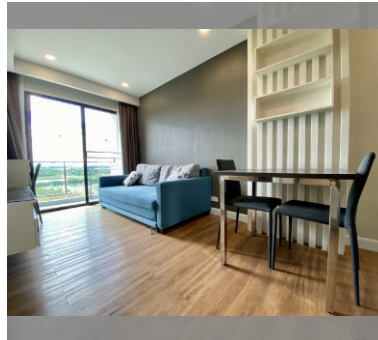

Condo for sale 1 bedroom 35 m² in Dusit Grand Park, Pattaya

฿ 2,150,000

UNIT PARAMETERS:

UID	FS-1430
quota	foreign quota
type	1 bedroom
size	35m²
floor	8
view	city view
transfer fee payer	on buyer

PROJECT PARAMETERS:

district	Jomtien
buildings	6
floors	8
built in	2015
maintenance	฿ 14,700/year

FACILITIES:

General information: resort, meters to beach: 500, minutes to beach: 10, underground parking, open parking.

Swimming pool: swimming pool, kids pool, water slides, waterfall, jacuzzi.

Chill zone: chill zone, garden.

Health zone: gym, sauna.

Other: lobby, clubhouse, CCTV, security, room service.