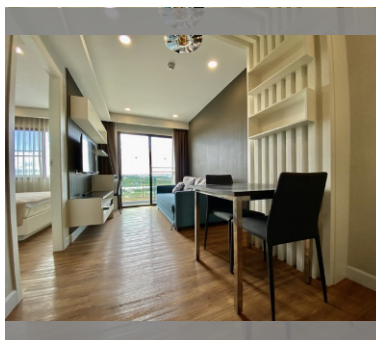

Condo for sale 1 bedroom 35 m² in Dusit Grand Park, Pattaya

฿ 2,150,000

UNIT PARAMETERS:

UID	FS-1430
quota	foreign quota
type	1 bedroom
size	35m ²
floor	8
view	city view
transfer cost	
transfer fee payer	on buyer
additional cost	

Swimming pool: swimming pool, kids pool, water slides, waterfall, jacuzzi.

Chill zone: chill zone, garden.

Health zone: gym, sauna.

Other: lobby, clubhouse, CCTV, security, room service.

details