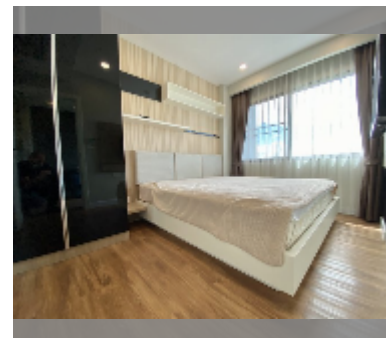

Condo for sale 1 bedroom 35 m² in Dusit Grand Park, Pattaya

฿ 2,450,000

UNIT PARAMETERS:

UID	FS-1430
quota	foreign quota
type	1 bedroom
size	35m²
floor	8
view	city view

PROJECT PARAMETERS:

district	Jomtien
buildings	6
floors	8
built in	2015
maintenance	฿ 14,700/year

FACILITIES:

General information: resort, meters to beach: 500, minutes to beach: 10, underground parking, open parking.
Swimming pool: swimming pool, kids pool, water slides, waterfall, jacuzzi.
Chill zone: chill zone, garden.
Health zone: gym, sauna.
Other: lobby, clubhouse, CCTV, security, room service.