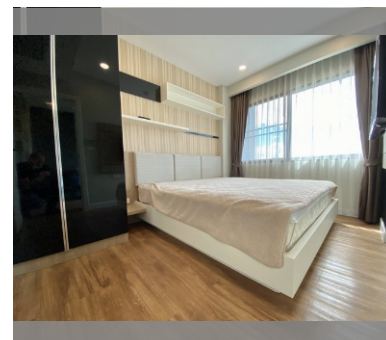

Condo for sale 1 bedroom 35 m² in Dusit Grand Park, Pattaya

฿ 2,150,000

UNIT PARAMETERS:

UID	FS-1430
quota	foreign quota
type	1 bedroom
size	35m²
floor	8
view	city view
transfer cost	
transfer fee payer	on buyer
additional cost	

PROJECT PARAMETERS:

district	Jomtien
buildings	6
floors	8
built in	2015
maintenance	฿ 14,700/year

FACILITIES:

General information: resort, meters to beach: 500, minutes to beach: 10, underground parking, open parking.

Swimming pool: swimming pool, kids pool, water slides, waterfall, jacuzzi.

Chill zone: chill zone, garden.

Health zone: gym, sauna.

Other: lobby, clubhouse, CCTV, security, room service.