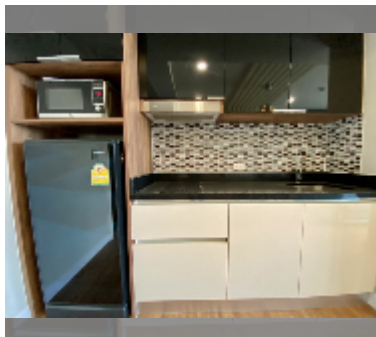

Condo for sale 1 bedroom 35 m² in Dusit Grand Park, Pattaya

฿ 2,450,000

UNIT PARAMETERS:

UID	FS-1430
quota	foreign quota
type	1 bedroom
size	35m²
floor	8
view	city view

PROJECT PARAMETERS:

district	Jomtien
buildings	6
floors	8
built in	2015
maintenance	฿ 14,700/year

FACILITIES:

General information: resort, meters to beach: 500, minutes to beach: 10, underground parking, open parking.
Swimming pool: swimming pool, kids pool, water slides, waterfall, jacuzzi.
Chill zone: chill zone, garden.
Health zone: gym, sauna.
Other: lobby, clubhouse, CCTV, security, room service.