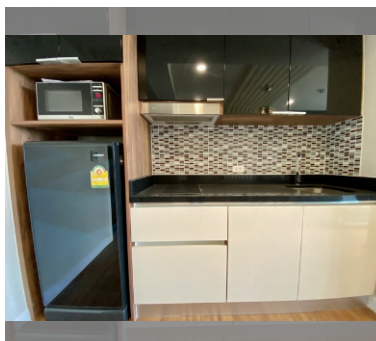

Condo for sale 1 bedroom 35 m² in Dusit Grand Park, Pattaya

฿ 2,150,000

UNIT PARAMETERS:

UID	FS-1430
quota	foreign quota
type	1 bedroom
size	35m²
floor	8
view	city view
transfer cost	
transfer fee payer	on buyer
additional cost	

PROJECT PARAMETERS:

district	Jomtien
buildings	6
floors	8
built in	2015
maintenance	฿ 14,700/year

FACILITIES:

General information: resort, meters to beach: 500, minutes to beach: 10, underground parking, open parking.

Swimming pool: swimming pool, kids pool, water slides, waterfall, jacuzzi.

Chill zone: chill zone, garden.

Health zone: gym, sauna.

Other: lobby, clubhouse, CCTV, security, room service.