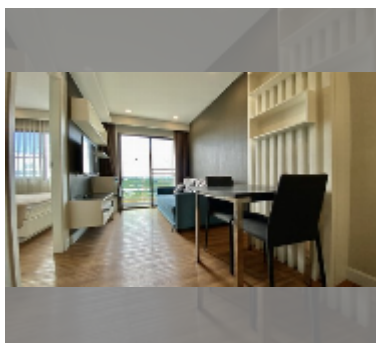

Condo for sale 1 bedroom 35 m² in Dusit Grand Park, Pattaya

฿ 2,450,000

UNIT PARAMETERS:

UID	FS-1430
quota	foreign quota
type	1 bedroom
size	35m²
floor	8
view	city view

PROJECT PARAMETERS:

district	Jomtien
buildings	6
floors	8
built in	2015
maintenance	฿ 14,700/year

FACILITIES:

General information: resort, meters to beach: 500, minutes to beach: 10, underground parking, open parking.

Swimming pool: swimming pool, kids pool, water slides, waterfall, jacuzzi.

Chill zone: chill zone, garden.

Health zone: gym, sauna.

Other: lobby, clubhouse, CCTV, security, room service.