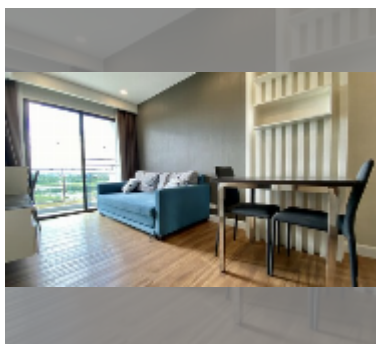

Condo for sale 1 bedroom 35 m² in Dusit Grand Park, Pattaya

฿ 2,450,000

UNIT PARAMETERS:

UID	FS-1430
quota	foreign quota
type	1 bedroom
size	35m ²
floor	8
view	city view

PROJECT PARAMETERS:

district	Jomtien
buildings	6
floors	8
built in	2015
maintenance	฿ 14,700/year

Health zone: gym, sauna.

Other: lobby, clubhouse, CCTV, security,

room service.

[details](#)