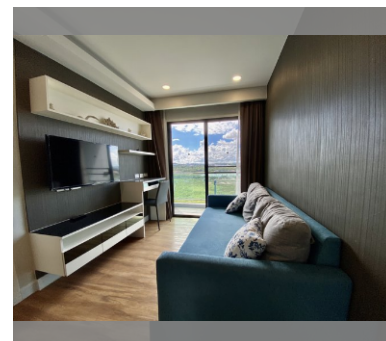

Condo for sale 1 bedroom 35 m² in Dusit Grand Park, Pattaya

฿ 2,150,000

UNIT PARAMETERS:

UID	FS-1430
quota	foreign quota
type	1 bedroom
size	35m²
floor	8
view	city view
transfer cost	
transfer fee payer	on buyer
additional cost	

PROJECT PARAMETERS:

district	Jomtien
buildings	6
floors	8
built in	2015
maintenance	฿ 14,700/year

FACILITIES:

General information: resort, meters to beach: 500, minutes to beach: 10, underground parking, open parking.

Swimming pool: swimming pool, kids pool, water slides, waterfall, jacuzzi.

Chill zone: chill zone, garden.

Health zone: gym, sauna.

Other: lobby, clubhouse, CCTV, security, room service.