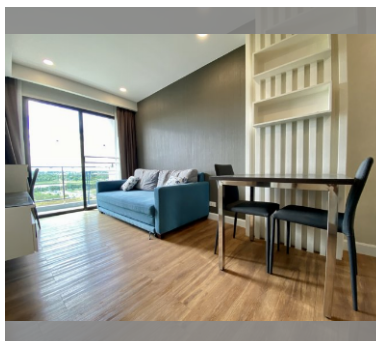

Condo for sale 1 bedroom 35 m² in Dusit Grand Park, Pattaya

฿ 2,150,000

UNIT PARAMETERS:

UID	FS-1430
quota	foreign quota
type	1 bedroom
size	35m ²
floor	8
view	city view
transfer cost	
transfer fee payer	on buyer
additional cost	

Swimming pool: swimming pool, kids pool, water slides, waterfall, jacuzzi.

Chill zone: chill zone, garden.

Health zone: gym, sauna.

Other: lobby, clubhouse, CCTV, security, room service.

details