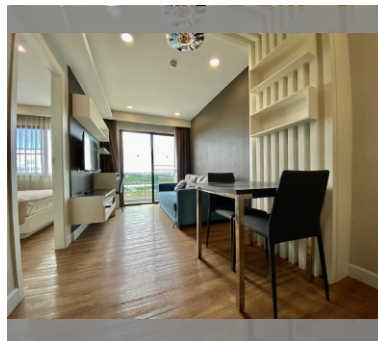

Condo for sale 1 bedroom 35 m² in Dusit Grand Park, Pattaya

฿ 2,450,000

UNIT PARAMETERS:

UID	FS-1430
quota	foreign quota
type	1 bedroom
size	35m ²
floor	8
view	city view
quality	not chosen
transfer fee payer	50/50

Swimming pool: swimming pool, kids pool,

water slides, waterfall, jacuzzi.

Chill zone: chill zone, garden.

Health zone: gym, sauna.

Other: lobby, clubhouse, CCTV, security,

room service.

details