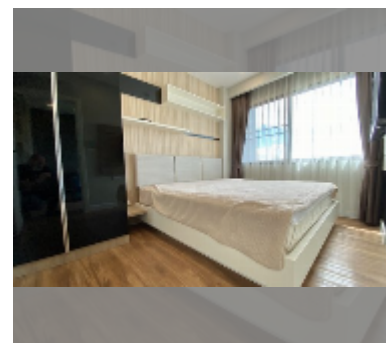

Condo for sale 1 bedroom 35 m² in Dusit Grand Park, Pattaya

฿ 2,450,000

UNIT PARAMETERS:

UID	FS-1430
quota	foreign quota
type	1 bedroom
size	35m²
floor	8
view	city view

PROJECT PARAMETERS:

district	Jomtien
buildings	6
floors	8
built in	2015
maintenance	฿ 14,700/year

FACILITIES:

General information: resort, meters to beach: 500, minutes to beach: 10, underground parking, open parking.

Swimming pool: swimming pool, kids pool, water slides, waterfall, jacuzzi.

Chill zone: chill zone, garden.

Health zone: gym, sauna.

Other: lobby, clubhouse, CCTV, security, room service.