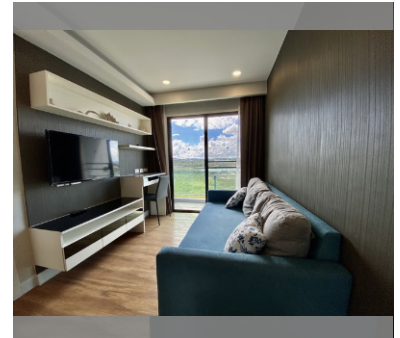

Condo for sale 1 bedroom 35 m² in Dusit Grand Park, Pattaya

฿ 2,150,000

UNIT PARAMETERS:

UID	FS-1430
quota	foreign quota
type	1 bedroom
size	35m²
floor	8
view	city view
transfer fee payer	on buyer

PROJECT PARAMETERS:

district	Jomtien
buildings	6
floors	8
built in	2015
maintenance	฿ 14,700/year

FACILITIES:

General information: resort, meters to beach: 500, minutes to beach: 10, underground parking, open parking.

Swimming pool: swimming pool, kids pool, water slides, waterfall, jacuzzi.

Chill zone: chill zone, garden.

Health zone: gym, sauna.

Other: lobby, clubhouse, CCTV, security, room service.