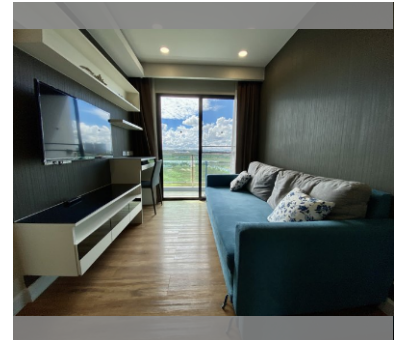

Condo for sale 1 bedroom 35 m² in Dusit Grand Park, Pattaya

฿ 2,150,000

UNIT PARAMETERS:

UID	FS-1430
quota	foreign quota
type	1 bedroom
size	35m²
floor	8
view	city view
transfer fee payer	on buyer

PROJECT PARAMETERS:

district	Jomtien
buildings	6
floors	8
built in	2015
maintenance	฿ 14,700/year

FACILITIES:

General information: resort, meters to beach: 500, minutes to beach: 10, underground parking, open parking.

Swimming pool: swimming pool, kids pool, water slides, waterfall, jacuzzi.

Chill zone: chill zone, garden.

Health zone: gym, sauna.

Other: lobby, clubhouse, CCTV, security, room service.