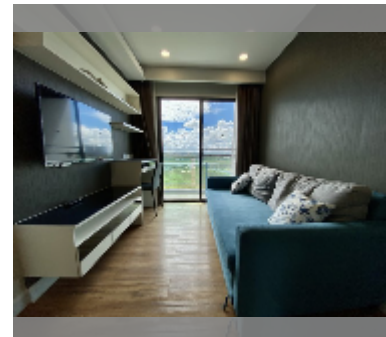

Condo for sale 1 bedroom 35 m² in Dusit Grand Park, Pattaya

฿ 2,450,000

UNIT PARAMETERS:

UID	FS-1430
quota	foreign quota
type	1 bedroom
size	35m²
floor	8
view	city view

PROJECT PARAMETERS:

district	Jomtien
buildings	6
floors	8
built in	2015
maintenance	฿ 14,700/year

FACILITIES:

General information: resort, meters to beach: 500, minutes to beach: 10, underground parking, open parking.
Swimming pool: swimming pool, kids pool, water slides, waterfall, jacuzzi.
Chill zone: chill zone, garden.
Health zone: gym, sauna.
Other: lobby, clubhouse, CCTV, security, room service.