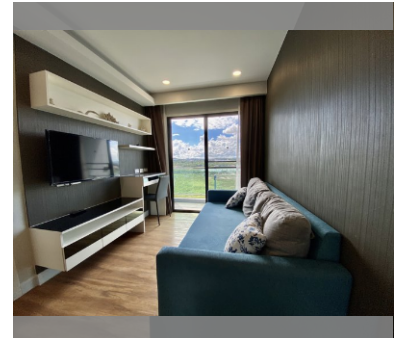

Condo for sale 1 bedroom 35 m² in Dusit Grand Park, Pattaya

฿ 2,450,000

UNIT PARAMETERS:

UID	FS-1430
quota	foreign quota
type	1 bedroom
size	35m ²
floor	8
view	city view
quality	not chosen
transfer fee payer	50/50

Swimming pool: swimming pool, kids pool,

water slides, waterfall, jacuzzi.

Chill zone: chill zone, garden.

Health zone: gym, sauna.

Other: lobby, clubhouse, CCTV, security,

room service.

details