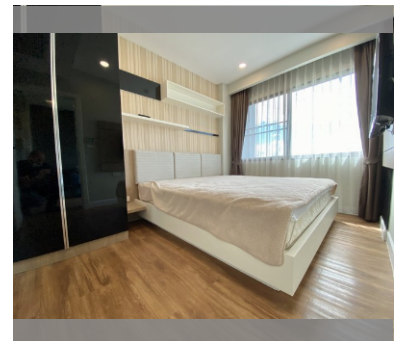

Condo for sale 1 bedroom 35 m² in Dusit Grand Park, Pattaya

฿ 2,450,000

UNIT PARAMETERS:

UID	FS-1430
quota	foreign quota
type	1 bedroom
size	35m²
floor	8
view	city view
quality	not chosen
transfer fee payer	50/50

PROJECT PARAMETERS:

district	Jomtien
buildings	6
floors	8
built in	2015
maintenance	฿ 14,700/year

FACILITIES:

General information: resort, meters to

beach: 500, minutes to beach: 10,

underground parking, open parking.

Swimming pool: swimming pool, kids pool,

water slides, waterfall, jacuzzi.

Chill zone: chill zone, garden.

Health zone: gym, sauna.

Other: lobby, clubhouse, CCTV, security,

room service.