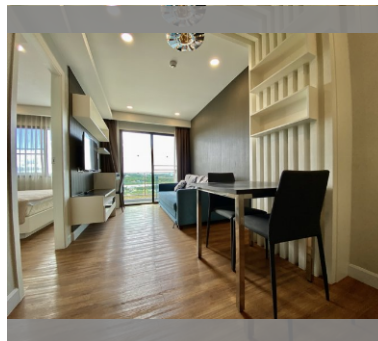

Condo for sale 1 bedroom 35 m² in Dusit Grand Park, Pattaya

฿ 2,150,000

UNIT PARAMETERS:

UID	FS-1430
quota	foreign quota
type	1 bedroom
size	35m²
floor	8
view	city view
transfer fee payer	on buyer

PROJECT PARAMETERS:

district	Jomtien
buildings	6
floors	8
built in	2015
maintenance	฿ 14,700/year

FACILITIES:

General information: resort, meters to beach: 500, minutes to beach: 10, underground parking, open parking.

Swimming pool: swimming pool, kids pool, water slides, waterfall, jacuzzi.

Chill zone: chill zone, garden.

Health zone: gym, sauna.

Other: lobby, clubhouse, CCTV, security, room service.