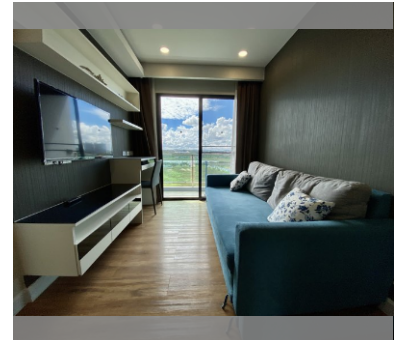

Condo for sale 1 bedroom 35 m² in Dusit Grand Park, Pattaya

฿ 2,450,000

UNIT PARAMETERS:

UID	FS-1430
quota	foreign quota
type	1 bedroom
size	35m ²
floor	8
view	city view
quality	not chosen
transfer fee payer	50/50

Swimming pool: swimming pool, kids pool,

water slides, waterfall, jacuzzi.

Chill zone: chill zone, garden.

Health zone: gym, sauna.

Other: lobby, clubhouse, CCTV, security,

room service.

details