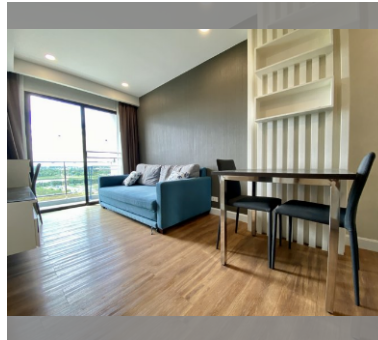

Condo for sale 1 bedroom 35 m² in Dusit Grand Park, Pattaya

฿ 2,450,000

UNIT PARAMETERS:

UID	FS-1430
quota	foreign quota
type	1 bedroom
size	35m ²
floor	8
view	city view
quality	not chosen
transfer fee payer	50/50

Swimming pool: swimming pool, kids pool,

water slides, waterfall, jacuzzi.

Chill zone: chill zone, garden.

Health zone: gym, sauna.

Other: lobby, clubhouse, CCTV, security,

room service.

details