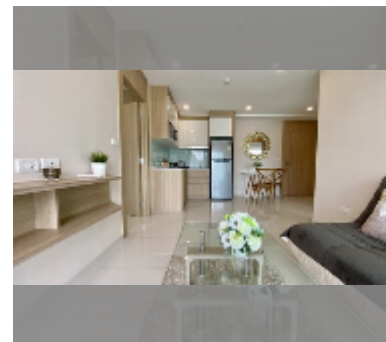

Condo for sale 2 bedroom 76.57 m² in City Garden Tropicana, Pattaya

฿ 6,500,000

UNIT PARAMETERS:

UID	FS-1425
quota	thai quota
type	2 bedroom
size	76.57m ²
floor	5
view	pool view
online viewing	yes

PROJECT PARAMETERS:

district	Wongamat
buildings	1
floors	8
built in	2016
maintenance	฿ 36,754/year

FACILITIES:

General information: boutique, meters to beach: 300, minutes to beach: 10, open parking.

Swimming pool: swimming pool, jacuzzi.

Chill zone: garden, rooftop chillout.

Health zone: gym, sauna.

Other: reception, lobby, CCTV, security, room service.

[details](#)