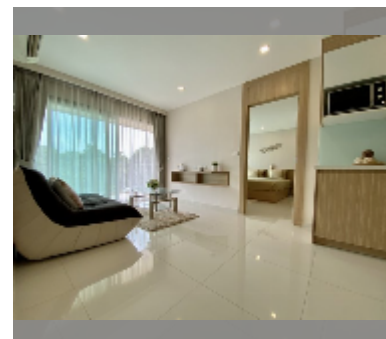

Condo for sale 2 bedroom 76.57 m² in City Garden Tropicana, Pattaya

฿ 6,500,000

UNIT PARAMETERS:

UID	FS-1425
quota	thai quota
type	2 bedroom
size	76.57m ²
floor	5
view	pool view
online viewing	yes

PROJECT PARAMETERS:

district	Wongamat
buildings	1
floors	8
built in	2016
maintenance	฿ 36,754/year

FACILITIES:

General information: boutique, meters to beach: 300, minutes to beach: 10, open parking.

Swimming pool: swimming pool, jacuzzi.

Chill zone: garden, rooftop chillout.

Health zone: gym, sauna.

Other: reception, lobby, CCTV, security, room service.

[details](#)