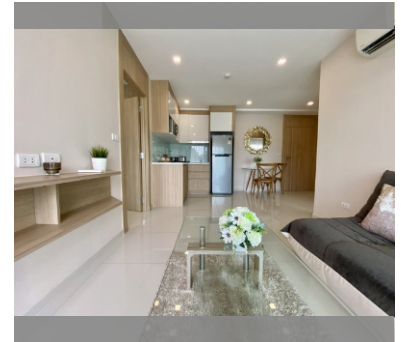

Condo for sale 2 bedroom 76.57 m² in City Garden Tropicana, Pattaya

฿ 5,283,330

UNIT PARAMETERS:

UID	FS-1425
quota	thai quota
type	2 bedroom
size	76.57m²
floor	5
view	pool view
quality	not chosen
online viewing	on

PROJECT PARAMETERS:

district	Wongamat
buildings	1
floors	8
built in	2016
maintenance	฿ 36,754/year

FACILITIES:

General information: boutique, meters to beach: 300, minutes to beach: 10, open parking.

Swimming pool: swimming pool, jacuzzi.

Chill zone: garden, rooftop chillout.

Health zone: gym, sauna.

Other: reception, lobby, CCTV, security, room service.