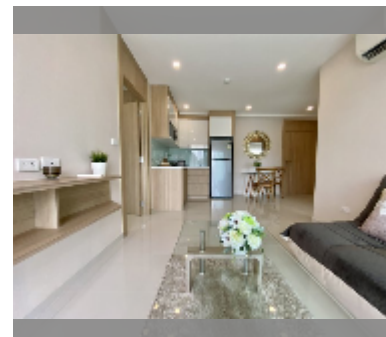

Condo for sale 2 bedroom 76.57 m² in City Garden Tropicana, Pattaya

฿ 6,500,000

UNIT PARAMETERS:

UID	FS-1425
quota	thai quota
type	2 bedroom
size	76.57m ²
floor	5
view	pool view
online viewing	yes

PROJECT PARAMETERS:

district	Wongamat
buildings	1
floors	8
built in	2016
maintenance	฿ 36,754/year

FACILITIES:

General information: boutique, meters to beach: 300, minutes to beach: 10, open parking.

Swimming pool: swimming pool, jacuzzi.

Chill zone: garden, rooftop chillout.

Health zone: gym, sauna.

Other: reception, lobby, CCTV, security, room service.

[details](#)