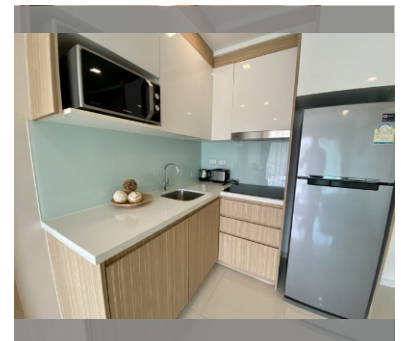

Condo for sale 2 bedroom 76.57 m² in City Garden Tropicana, Pattaya

฿ 5,283,330

UNIT PARAMETERS:

UID	FS-1425
quota	thai quota
type	2 bedroom
size	76.57m²
floor	5
view	pool view
quality	not chosen
online viewing	on

PROJECT PARAMETERS:

district	Wongamat
buildings	1
floors	8
built in	2016
maintenance	฿ 36,754/year

FACILITIES:

General information: boutique, meters to beach: 300, minutes to beach: 10, open parking.

Swimming pool: swimming pool, jacuzzi.

Chill zone: garden, rooftop chillout.

Health zone: gym, sauna.

Other: reception, lobby, CCTV, security, room service.