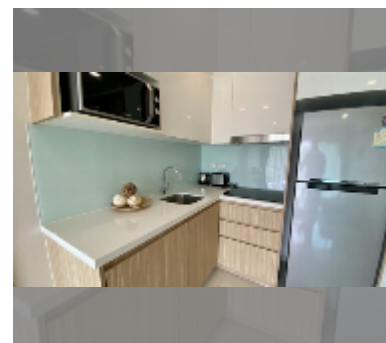

Condo for sale 2 bedroom 76.57 m² in City Garden Tropicana, Pattaya

฿ 6,500,000

UNIT PARAMETERS:

UID	FS-1425
quota	thai quota
type	2 bedroom
size	76.57m²
floor	5
view	pool view
online viewing	yes

PROJECT PARAMETERS:

district	Wongamat
buildings	1
floors	8
built in	2016
maintenance	฿ 36,754/year

FACILITIES:

General information: boutique, meters to beach: 300, minutes to beach: 10, open parking.

Swimming pool: swimming pool, jacuzzi.

Chill zone: garden, rooftop chillout.

Health zone: gym, sauna.

Other: reception, lobby, CCTV, security, room service.