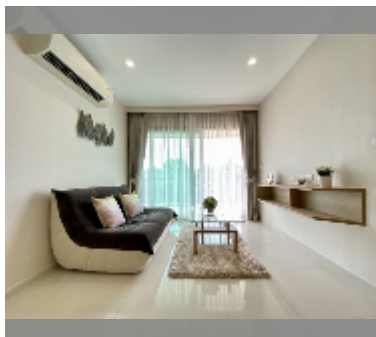

Condo for sale 2 bedroom 76.57 m² in City Garden Tropicana, Pattaya

฿ 6,500,000

UNIT PARAMETERS:

UID	FS-1425
quota	thai quota
type	2 bedroom
size	76.57m ²
floor	5
view	pool view
online viewing	yes

PROJECT PARAMETERS:

Chill zone: garden, rooftop chillout.

Health zone: gym, sauna.

Other: reception, lobby, CCTV, security, room service.

[details](#)