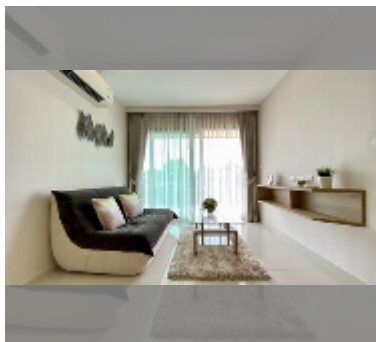

Condo for sale 2 bedroom 76.57 m² in City Garden Tropicana, Pattaya

฿ 6,500,000

UNIT PARAMETERS:

UID	FS-1425
quota	thai quota
type	2 bedroom
size	76.57m ²
floor	5
view	pool view
online viewing	yes

PROJECT PARAMETERS:

Chill zone: garden, rooftop chillout.

Health zone: gym, sauna.

Other: reception, lobby, CCTV, security, room service.

[details](#)