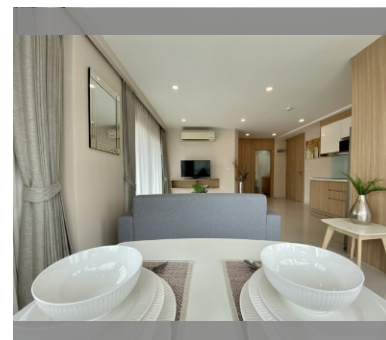

Condo for sale 1 bedroom 46.76 m² in City Garden Tropicana, Pattaya

฿ 3,226,440

UNIT PARAMETERS:

UID	FS-1417
quota	thai quota
type	1 bedroom
size	46.76m ²
floor	5
view	city view
quality	not chosen
online viewing	on

Chill zone: garden, rooftop chillout.

Health zone: gym, sauna.

Other: reception, lobby, CCTV, security, room service.

details