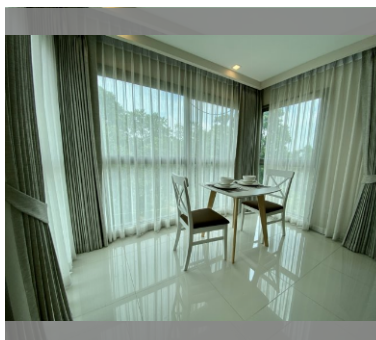

Condo for sale 1 bedroom 46.76 m² in City Garden Tropicana, Pattaya

฿ 3,226,440

UNIT PARAMETERS:

UID	FS-1417
quota	thai quota
type	1 bedroom
size	46.76m ²
floor	5
view	city view
quality	not chosen
online viewing	on

Chill zone: garden, rooftop chillout.

Health zone: gym, sauna.

Other: reception, lobby, CCTV, security, room service.

details