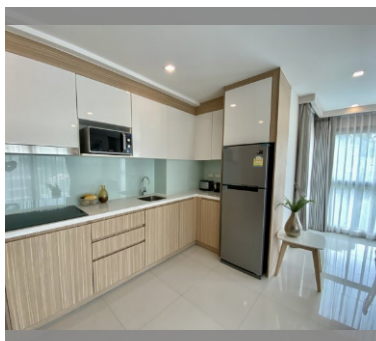

Condo for sale 1 bedroom 46.76 m² in City Garden Tropicana, Pattaya

฿ 3,226,440

UNIT PARAMETERS:

UID	FS-1417
quota	thai quota
type	1 bedroom
size	46.76m²
floor	5
view	city view
quality	not chosen
online viewing	on

PROJECT PARAMETERS:

district	Wongamat
buildings	1
floors	8
built in	2016
maintenance	฿ 22,445/year

FACILITIES:

General information: boutique, meters to beach: 300, minutes to beach: 10, open parking.

Swimming pool: swimming pool, jacuzzi.

Chill zone: garden, rooftop chillout.

Health zone: gym, sauna.

Other: reception, lobby, CCTV, security, room service.