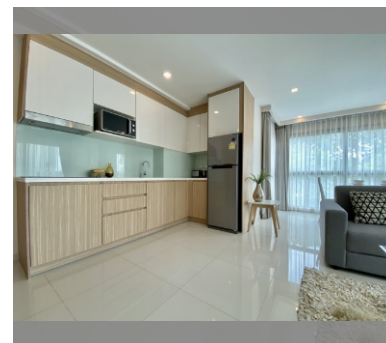

Condo for sale 1 bedroom 46.76 m² in City Garden Tropicana, Pattaya

฿ 3,226,440

UNIT PARAMETERS:

UID	FS-1417
quota	thai quota
type	1 bedroom
size	46.76m²
floor	5
view	city view
quality	not chosen
online viewing	on

PROJECT PARAMETERS:

district	Wongamat
buildings	1
floors	8
built in	2016
maintenance	฿ 22,445/year

FACILITIES:

General information: boutique, meters to beach: 300, minutes to beach: 10, open parking.

Swimming pool: swimming pool, jacuzzi.

Chill zone: garden, rooftop chillout.

Health zone: gym, sauna.

Other: reception, lobby, CCTV, security, room service.