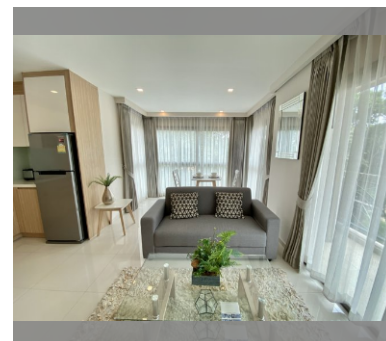

Condo for sale 1 bedroom 46.76 m² in City Garden Tropicana, Pattaya

฿ 3,226,440

UNIT PARAMETERS:

UID	FS-1417
quota	thai quota
type	1 bedroom
size	46.76m ²
floor	5
view	city view
quality	not chosen
online viewing	on

PROJECT PARAMETERS:

district	Wongamat
buildings	1
floors	8
built in	2016
maintenance	฿ 22,445/year

FACILITIES:

General information: boutique, meters to beach: 300, minutes to beach: 10, open parking.

Swimming pool: swimming pool, jacuzzi.

Chill zone: garden, rooftop chillout.

Health zone: gym, sauna.

Other: reception, lobby, CCTV, security, room service.

details