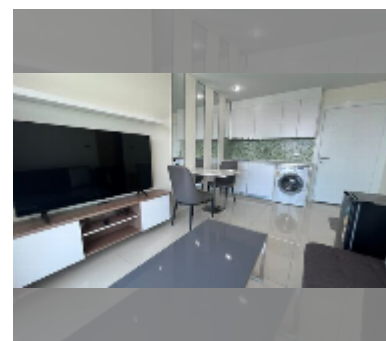

Condo for rent 1 bedroom 35 m² in Amazon Residence, Pattaya

฿ 11,000

UNIT PARAMETERS:

UID	FR-243368
type	1 bedroom
size	35m²
floor	8
view	city view
per month	16,000 THB
year contract	11,000 THB / month
security deposit	2 months
quality	good

equipment: furniture, household appliances, kitchen appliances, air conditioner, television, washing-machine, refrigerator

PROJECT PARAMETERS:

district	Jomtien
buildings	4
floors	8
built in	2014
maintenance	฿ 14,700/year

FACILITIES:

General information: resort, shuttle bus, open parking.

Swimming pool: swimming pool, kids pool, water slides, waterfall, jacuzzi.

Chill zone: chill zone, garden.

Health zone: gym, sauna, hamam.

Other: reception, lobby, games room, CCTV, security, minimart, laundry.