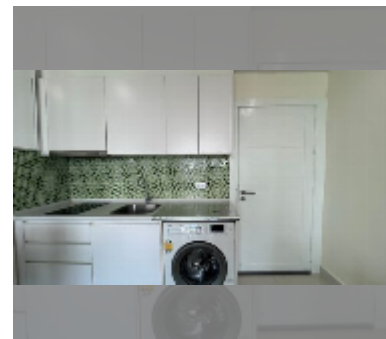

Condo for rent 1 bedroom 35 m² in Amazon Residence, Pattaya

฿ 11,000

UNIT PARAMETERS:

UID	FR-243368
type	1 bedroom
size	35m²
floor	8
view	city view
per month	16,000 THB
year contract	11,000 THB / month
security deposit	2 months
quality	good

equipment: furniture, household appliances, kitchen appliances, air conditioner, television, washing-machine, refrigerator

PROJECT PARAMETERS:

district	Jomtien
buildings	4
floors	8
built in	2014
maintenance	฿ 14,700/year

FACILITIES:

General information: resort, shuttle bus, open parking.

Swimming pool: swimming pool, kids pool, water slides, waterfall, jacuzzi.

Chill zone: chill zone, garden.

Health zone: gym, sauna, hamam.

Other: reception, lobby, games room, CCTV, security, minimart, laundry.