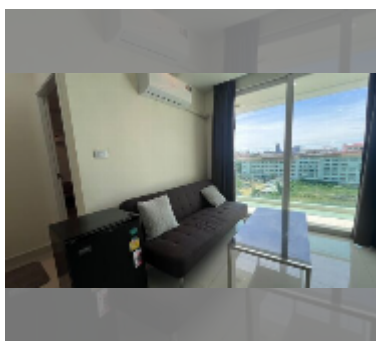

Condo for rent 1 bedroom 35 m² in Amazon Residence, Pattaya

฿ 11,000

UNIT PARAMETERS:

UID	FR-243368
type	1 bedroom
size	35m²
floor	8
view	city view
per month	16,000 THB
year contract	11,000 THB / month
security deposit	2 months
quality	good

equipment: furniture, household appliances, kitchen appliances, air conditioner, television, washing-machine, refrigerator

PROJECT PARAMETERS:

district	Jomtien
buildings	4
floors	8
built in	2014
maintenance	฿ 14,700/year

FACILITIES:

General information: resort, shuttle bus, open parking.

Swimming pool: swimming pool, kids pool, water slides, waterfall, jacuzzi.

Chill zone: chill zone, garden.

Health zone: gym, sauna, hamam.

Other: reception, lobby, games room, CCTV, security, minimart, laundry.