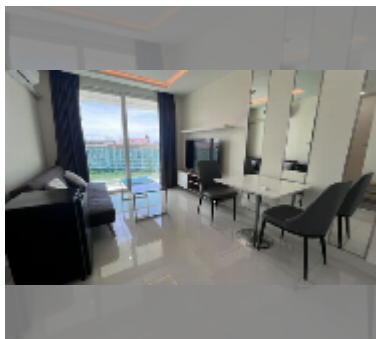

Condo for rent 1 bedroom 35 m² in Amazon Residence, Pattaya

฿ 11,000

UNIT PARAMETERS:

UID	FR-243368
type	1 bedroom
size	35m²
floor	8
view	city view
per month	16,000 THB
year contract	11,000 THB / month
security deposit	2 months
quality	good

equipment: furniture, household appliances, kitchen appliances, air conditioner, television, washing-machine, refrigerator

PROJECT PARAMETERS:

district	Jomtien
buildings	4
floors	8
built in	2014
maintenance	฿ 14,700/year

FACILITIES:

General information: resort, shuttle bus, open parking.

Swimming pool: swimming pool, kids pool, water slides, waterfall, jacuzzi.

Chill zone: chill zone, garden.

Health zone: gym, sauna, hamam.

Other: reception, lobby, games room, CCTV, security, minimart, laundry.