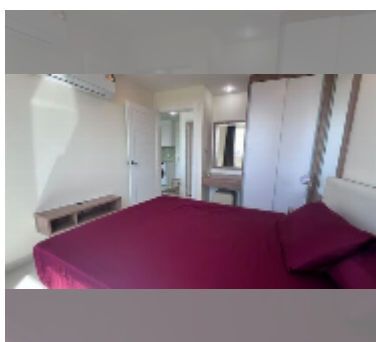

Condo for rent 1 bedroom 35 m² in Amazon Residence, Pattaya

฿ 11,000

UNIT PARAMETERS:

UID	FR-243368
type	1 bedroom
size	35m²
floor	8
view	city view
per month	16,000 THB
year contract	11,000 THB / month
security deposit	2 months
quality	good

equipment: furniture, household appliances, kitchen appliances, air conditioner, television, washing-machine, refrigerator

PROJECT PARAMETERS:

district	Jomtien
buildings	4
floors	8
built in	2014
maintenance	฿ 14,700/year

FACILITIES:

General information: resort, shuttle bus, open parking.

Swimming pool: swimming pool, kids pool, water slides, waterfall, jacuzzi.

Chill zone: chill zone, garden.

Health zone: gym, sauna, hamam.

Other: reception, lobby, games room, CCTV, security, minimart, laundry.