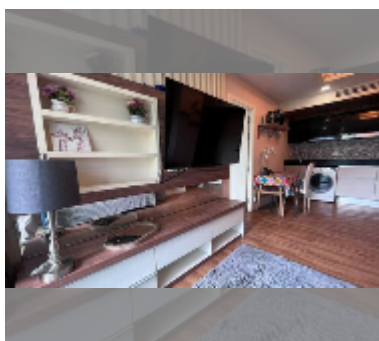

Condo for rent 2 bedroom 64 m² in Dusit Grand Park, Pattaya

฿ 24,000

UNIT PARAMETERS:

UID	FR-243335
type	2 bedroom
size	64m²
floor	4
view	pool view
year contract	24,000 THB / month
security deposit	2 months
quality	good
equipment: furniture, household appliances, kitchen appliances, air conditioner, television, washing-machine, refrigerator	

PROJECT PARAMETERS:

district	Jomtien
buildings	6
floors	8
built in	2015
maintenance	฿ 26,880/year

FACILITIES:

General information: resort, meters to beach: 500, minutes to beach: 10, underground parking, open parking.

Swimming pool: swimming pool, kids pool, water slides, waterfall, jacuzzi.

Chill zone: chill zone, garden.

Health zone: gym, sauna.

Other: lobby, clubhouse, CCTV, security, room service.