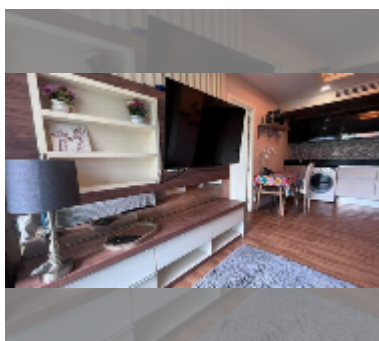

Condo for rent 2 bedroom 64 m² in Dusit Grand Park, Pattaya

฿ 24,000

UNIT PARAMETERS:

UID	FR-243335
type	2 bedroom
size	64m²
floor	4
view	pool view
year contract	24,000 THB / month
security deposit	2 months
quality	good
equipment: furniture, household appliances, kitchen appliances, air conditioner, television, washing-machine, refrigerator	

PROJECT PARAMETERS:

district	Jomtien
buildings	6
floors	8
built in	2015
maintenance	฿ 26,880/year

FACILITIES:

General information: resort, meters to

beach: 500, minutes to beach: 10,

underground parking, open parking.

Swimming pool: swimming pool, kids pool, water slides, waterfall, jacuzzi.

Chill zone: chill zone, garden.

Health zone: gym, sauna.

Other: lobby, clubhouse, CCTV, security, room service.