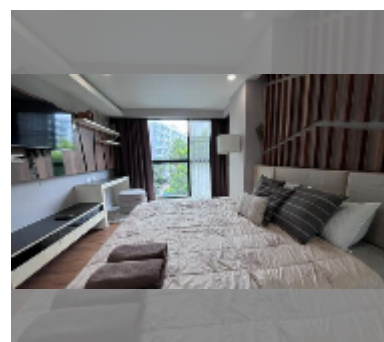

Condo for rent 2 bedroom 64 m² in Dusit Grand Park, Pattaya

฿ 24,000

UNIT PARAMETERS:

UID	FR-243335
type	2 bedroom
size	64m²
floor	4
view	pool view
year contract	24,000 THB / month
security deposit	2 months
quality	good
equipment: furniture, household appliances, kitchen appliances, air conditioner, television, washing-machine, refrigerator	

PROJECT PARAMETERS:

district	Jomtien
buildings	6
floors	8
built in	2015
maintenance	฿ 26,880/year

FACILITIES:

General information: resort, meters to beach: 500, minutes to beach: 10, underground parking, open parking.

Swimming pool: swimming pool, kids pool, water slides, waterfall, jacuzzi.

Chill zone: chill zone, garden.

Health zone: gym, sauna.

Other: lobby, clubhouse, CCTV, security, room service.