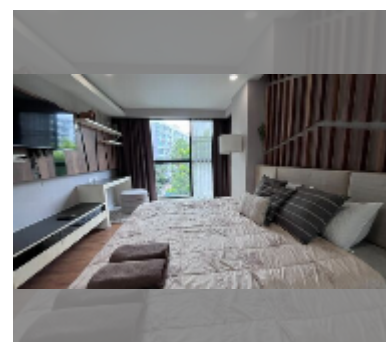

Condo for rent 2 bedroom 64 m² in Dusit Grand Park, Pattaya

฿ 24,000

UNIT PARAMETERS:

UID	FR-243335
type	2 bedroom
size	64m²
floor	4
view	pool view
year contract	24,000 THB / month
security deposit	2 months
quality	good
equipment: furniture, household appliances, kitchen appliances, air conditioner, television, washing-machine, refrigerator	

PROJECT PARAMETERS:

district	Jomtien
buildings	6
floors	8
built in	2015
maintenance	฿ 26,880/year

FACILITIES:

General information: resort, meters to

beach: 500, minutes to beach: 10,

underground parking, open parking.

Swimming pool: swimming pool, kids pool, water slides, waterfall, jacuzzi.

Chill zone: chill zone, garden.

Health zone: gym, sauna.

Other: lobby, clubhouse, CCTV, security, room service.