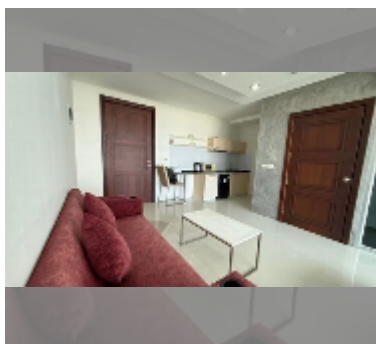

Condo for rent studio 40 m² in Park Royal, Pattaya

฿ 8,000

UNIT PARAMETERS:

UID	FR-243309
type	studio
size	40m²
floor	7
view	city view
year contract	8,000 THB / month
security deposit	2 months
quality	good
equipment: furniture, kitchen appliances, air conditioner, television, refrigerator	

PROJECT PARAMETERS:

district	Pratumnak
buildings	1
floors	8
built in	2009
maintenance	฿ 23,040/year

FACILITIES:

General information: boutique, covered parking.

Swimming pool: rooftop pool, infinity view.

Chill zone: chill zone, rooftop chillout.

Other: reception, CCTV, security.