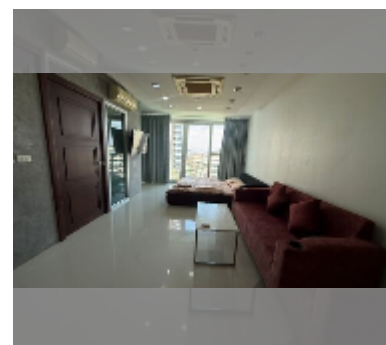

Condo for rent studio 40 m² in Park Royal, Pattaya

฿ 8,000

UNIT PARAMETERS:

UID	FR-243309
type	studio
size	40m²
floor	7
view	city view
year contract	8,000 THB / month
security deposit	2 months
quality	good
equipment: furniture, kitchen appliances, air conditioner, television, refrigerator	

PROJECT PARAMETERS:

district	Pratumnak
buildings	1
floors	8
built in	2009
maintenance	฿ 23,040/year

FACILITIES:

General information: boutique, covered parking.

Swimming pool: rooftop pool, infinity view.

Chill zone: chill zone, rooftop chillout.

Other: reception, CCTV, security.