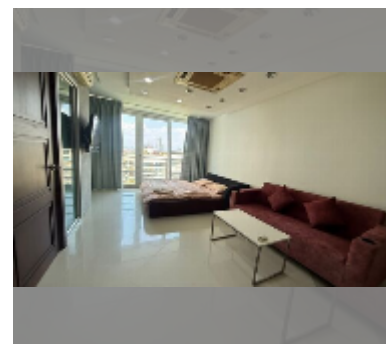

Condo for rent studio 40 m² in Park Royal, Pattaya

฿ 8,000

UNIT PARAMETERS:

UID	FR-243309
type	studio
size	40m²
floor	7
view	city view
year contract	8,000 THB / month
security deposit	2 months
quality	good
equipment: furniture, kitchen appliances, air conditioner, television, refrigerator	

PROJECT PARAMETERS:

district	Pratumnak
buildings	1
floors	8
built in	2009
maintenance	฿ 23,040/year

FACILITIES:

General information: boutique, covered parking.

Swimming pool: rooftop pool, infinity view.

Chill zone: chill zone, rooftop chillout.

Other: reception, CCTV, security.