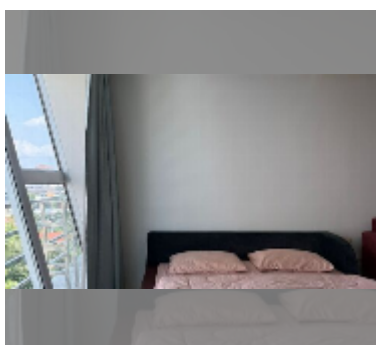

Condo for rent studio 40 m² in Park Royal, Pattaya

฿ 8,000

UNIT PARAMETERS:

UID	FR-243309
type	studio
size	40m²
floor	7
view	city view
year contract	8,000 THB / month
security deposit	2 months
quality	good
equipment: furniture, kitchen appliances, air conditioner, television, refrigerator	

PROJECT PARAMETERS:

district	Pratumnak
buildings	1
floors	8
built in	2009
maintenance	฿ 23,040/year

FACILITIES:

General information: boutique, covered parking.

Swimming pool: rooftop pool, infinity view.

Chill zone: chill zone, rooftop chillout.

Other: reception, CCTV, security.