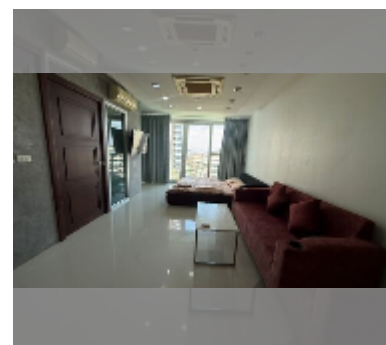

## Condo for rent studio 40 m<sup>2</sup> in Park Royal, Pattaya

#### UNIT PARAMETERS:

UID	FR-243309
type	studio
size	40m <sup>2</sup>
floor	7
view	partial sea view
year contract	8,000 THB / month
security deposit	2 months
quality	good
equipment: furniture, kitchen appliances, air conditioner, television, refrigerator	