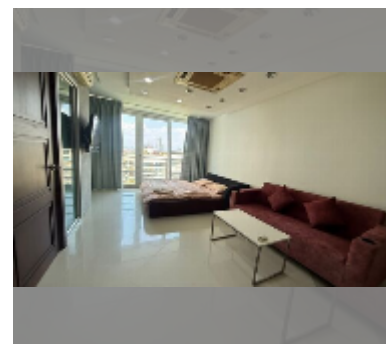

## Condo for rent studio 40 m<sup>2</sup> in Park Royal, Pattaya

#### UNIT PARAMETERS:

UID	FR-243309
type	studio
size	40m <sup>2</sup>
floor	7
view	partial sea view
year contract	8,000 THB / month
security deposit	2 months
quality	good
equipment: furniture, kitchen appliances, air conditioner, television, refrigerator	