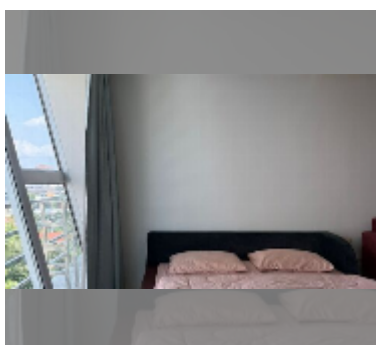

#### UNIT PARAMETERS:

UID	FR-243309
type	studio
size	40m <sup>2</sup>
floor	7
view	partial sea view
year contract	8,000 THB / month
security deposit	2 months
quality	good
equipment: furniture, kitchen appliances, air conditioner, television, refrigerator	