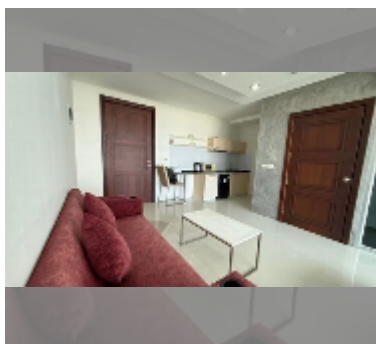

#### UNIT PARAMETERS:

UID	FR-243309
type	studio
size	40m <sup>2</sup>
floor	7
view	partial sea view
year contract	8,000 THB / month
security deposit	2 months
quality	good
equipment: furniture, kitchen appliances, air conditioner, television, refrigerator	