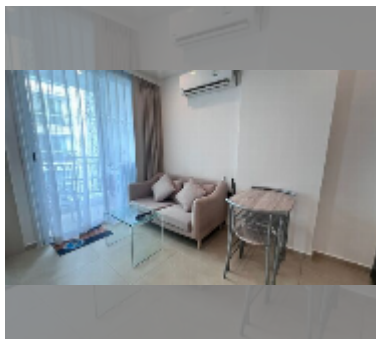

Condo for rent 1 bedroom 29 m² in City Garden Olympus, Pattaya

฿ 13,000

UNIT PARAMETERS:

UID	FR-243293
type	1 bedroom
size	29m²
floor	6
view	pool view
year contract	13,000 THB / month
security deposit	2 months
quality	good
equipment: furniture, household appliances, kitchen appliances, air conditioner, television, washing-machine, refrigerator	

PROJECT PARAMETERS:

district	Central Pattaya
buildings	6
floors	8
built in	2022
maintenance	฿ 13,920/year

FACILITIES:

General information: resort, underground parking.

Swimming pool: swimming pool, kids pool, jacuzzi, pool bar .

Chill zone: chill zone, rooftop chillout.

Health zone: gym, sauna.

Other: lobby, CCTV, security, minimart.