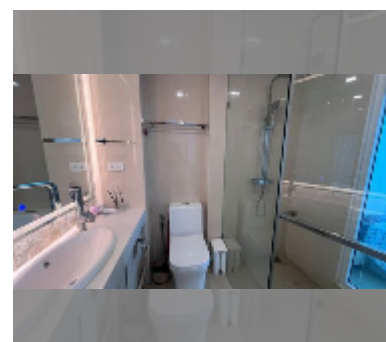

Condo for rent 1 bedroom 29 m² in City Garden Olympus, Pattaya

฿ 13,000

UNIT PARAMETERS:

UID	FR-243293
type	1 bedroom
size	29m ²
floor	6
view	pool view
year contract	13,000 THB / month
security deposit	2 months
quality	good
equipment: furniture, household appliances, kitchen appliances, air conditioner, television, washing-machine, refrigerator	

PROJECT PARAMETERS:

district	Central Pattaya
buildings	6
floors	8
built in	2022
maintenance	฿ 13,920/year

FACILITIES:

General information: resort, underground parking.

Swimming pool: swimming pool, kids pool, jacuzzi, pool bar .

Chill zone: chill zone, rooftop chillout.

Health zone: gym, sauna.

Other: lobby, CCTV, security, minimart.

details