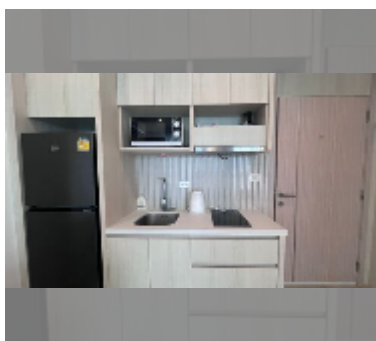

Condo for rent 1 bedroom 29 m² in City Garden Olympus, Pattaya

฿ 13,000

UNIT PARAMETERS:

UID	FR-243293
type	1 bedroom
size	29m²
floor	6
view	pool view
year contract	13,000 THB / month
security deposit	2 months
quality	good
equipment: furniture, household appliances, kitchen appliances, air conditioner, television, washing-machine, refrigerator	

PROJECT PARAMETERS:

district	Central Pattaya
buildings	6
floors	8
built in	2022
maintenance	฿ 13,920/year

FACILITIES:

General information: resort, underground parking.

Swimming pool: swimming pool, kids pool, jacuzzi, pool bar .

Chill zone: chill zone, rooftop chillout.

Health zone: gym, sauna.

Other: lobby, CCTV, security, minimart.