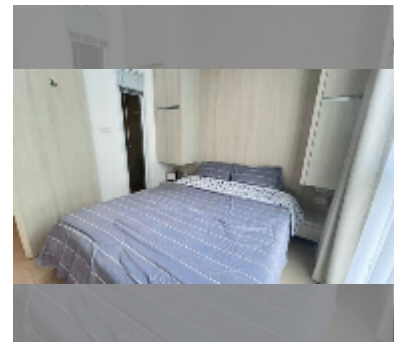

Condo for rent 1 bedroom 29 m² in City Garden Olympus, Pattaya

฿ 13,000

UNIT PARAMETERS:

UID	FR-243293
type	1 bedroom
size	29m²
floor	6
view	pool view
year contract	13,000 THB / month
security deposit	2 months
quality	good
equipment: furniture, household appliances, kitchen appliances, air conditioner, television, washing-machine, refrigerator	

PROJECT PARAMETERS:

district	Central Pattaya
buildings	6
floors	8
built in	2022
maintenance	฿ 13,920/year

FACILITIES:

General information: resort, underground parking.

Swimming pool: swimming pool, kids pool, jacuzzi, pool bar .

Chill zone: chill zone, rooftop chillout.

Health zone: gym, sauna.

Other: lobby, CCTV, security, minimart.