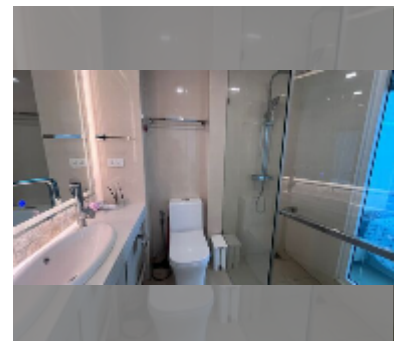

Condo for rent 1 bedroom 29 m² in City Garden Olympus, Pattaya

฿ 13,000

UNIT PARAMETERS:

UID	FR-243293
type	1 bedroom
size	29m ²
floor	6
view	pool view
year contract	13,000 THB / month
security deposit	2 months
quality	good
equipment: furniture, household appliances, kitchen appliances, air conditioner, television, washing-machine, refrigerator	

PROJECT PARAMETERS:

district	Central Pattaya
buildings	6
floors	8
built in	2022
maintenance	฿ 13,920/year

FACILITIES:

General information: resort, underground parking.

Swimming pool: swimming pool, kids pool, jacuzzi, pool bar .

Chill zone: chill zone, rooftop chillout.

Health zone: gym, sauna.

Other: lobby, CCTV, security, minimart.

[details](#)