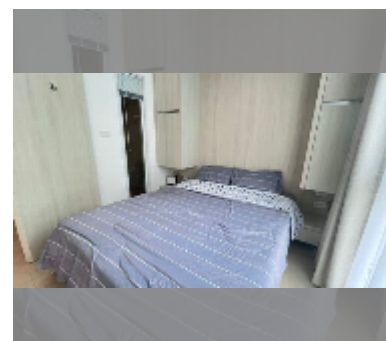

Condo for rent 1 bedroom 29 m² in City Garden Olympus, Pattaya

฿ 13,000

UNIT PARAMETERS:

UID	FR-243293
type	1 bedroom
size	29m²
floor	6
view	pool view
year contract	13,000 THB / month
security deposit	2 months
quality	good
equipment: furniture, household appliances, kitchen appliances, air conditioner, television, washing-machine, refrigerator	

PROJECT PARAMETERS:

district	Central Pattaya
buildings	6
floors	8
built in	2022
maintenance	฿ 13,920/year

FACILITIES:

General information: resort, underground parking.

Swimming pool: swimming pool, kids pool, jacuzzi, pool bar .

Chill zone: chill zone, rooftop chillout.

Health zone: gym, sauna.

Other: lobby, CCTV, security, minimart.