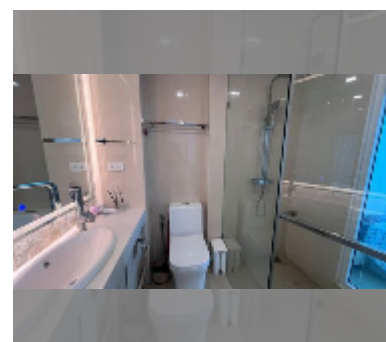

Condo for rent 1 bedroom 29 m² in City Garden Olympus, Pattaya

฿ 13,000

UNIT PARAMETERS:

UID	FR-243293
type	1 bedroom
size	29m ²
floor	6
view	pool view
year contract	13,000 THB / month
security deposit	2 months
quality	good
equipment: furniture, household appliances, kitchen appliances, air conditioner, television, washing-machine, refrigerator	

PROJECT PARAMETERS:

district	Central Pattaya
buildings	6
floors	8
built in	2022
maintenance	฿ 13,920/year

FACILITIES:

General information: resort, underground parking.

Swimming pool: swimming pool, kids pool, jacuzzi, pool bar .

Chill zone: chill zone, rooftop chillout.

Health zone: gym, sauna.

Other: lobby, CCTV, security, minimart.

[details](#)