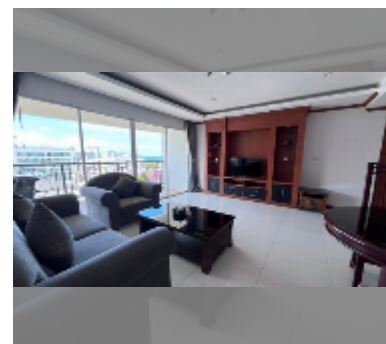

Condo for rent 1 bedroom 95 m² in Tara Court, Pattaya

฿ 35,000

UNIT PARAMETERS:

UID	FR-243289
type	1 bedroom
size	95m²
floor	6
view	city view
per month	35,000 THB
security deposit	1 month
quality	good
equipment: furniture, household appliances, kitchen appliances, air conditioner, internet, television, refrigerator	

PROJECT PARAMETERS:

district	Pratumnak
buildings	1
floors	5
built in	2007
maintenance	B 68,400/year

FACILITIES:

General information: boutique, meters to beach: 600, minutes to beach: 10, covered parking.

Swimming pool: rooftop pool, waterfall.

Chill zone: rooftop chillout.

Other: reception, lobby, CCTV, security.