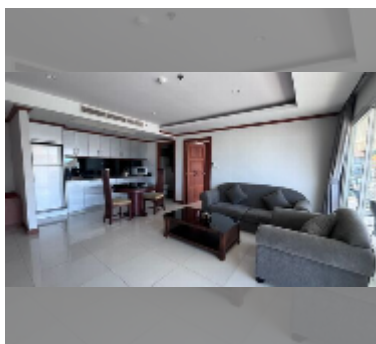

Condo for rent 1 bedroom 95 m² in Tara Court, Pattaya

฿ 35,000

UNIT PARAMETERS:

UID	FR-243289
type	1 bedroom
size	95m ²
floor	6
view	city view
per month	35,000 THB
security deposit	1 month
quality	good
equipment: furniture, household appliances, kitchen appliances, air conditioner, internet, television, refrigerator	

Swimming pool: rooftop pool, waterfall.

Chill zone: rooftop chillout.

Other: reception, lobby, CCTV, security.

[details](#)