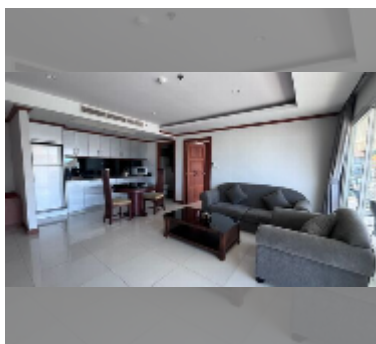

Condo for rent 1 bedroom 95 m² in Tara Court, Pattaya

฿ 35,000

UNIT PARAMETERS:

UID	FR-243289
type	1 bedroom
size	95m ²
floor	6
view	city view
per month	35,000 THB
security deposit	1 month
quality	good
equipment: furniture, household appliances, kitchen appliances, air conditioner, internet, television, refrigerator	

Swimming pool: rooftop pool, waterfall.

Chill zone: rooftop chillout.

Other: reception, lobby, CCTV, security.

details