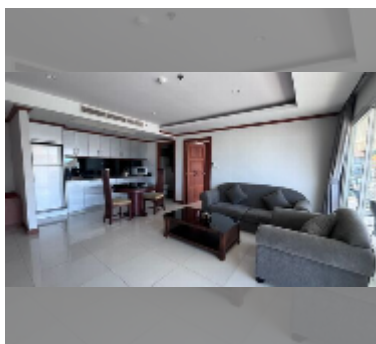

Condo for rent 1 bedroom 95 m² in Tara Court, Pattaya

฿ 35,000

UNIT PARAMETERS:

UID	FR-243289
type	1 bedroom
size	95m²
floor	6
view	city view
per month	35,000 THB
security deposit	1 month
quality	good
equipment: furniture, household appliances, kitchen appliances, air conditioner, internet, television, refrigerator	

PROJECT PARAMETERS:

district	Pratumnak
buildings	1
floors	5
built in	2007
maintenance	B 68,400/year

FACILITIES:

General information: boutique, meters to beach: 600, minutes to beach: 10, covered parking.

Swimming pool: rooftop pool, waterfall.

Chill zone: rooftop chillout.

Other: reception, lobby, CCTV, security.