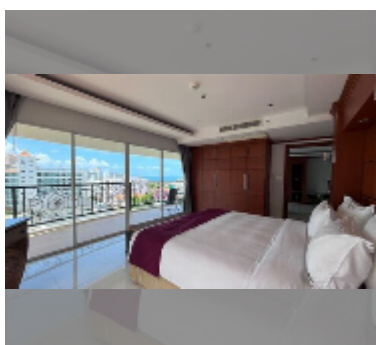

Condo for rent 1 bedroom 95 m² in Tara Court, Pattaya

฿ 35,000

UNIT PARAMETERS:

UID	FR-243289
type	1 bedroom
size	95m ²
floor	6
view	city view
per month	35,000 THB
security deposit	1 month
quality	good
equipment: furniture, household appliances, kitchen appliances, air conditioner, internet, television, refrigerator	

Swimming pool: rooftop pool, waterfall.

Chill zone: rooftop chillout.

Other: reception, lobby, CCTV, security.

[details](#)