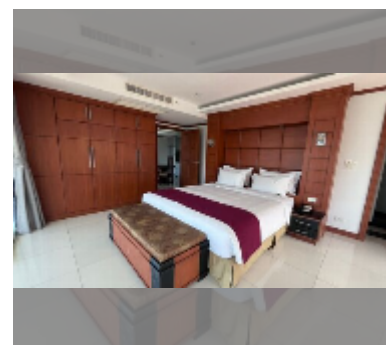

Condo for rent 1 bedroom 95 m² in Tara Court, Pattaya

฿ 35,000

UNIT PARAMETERS:

UID	FR-243289
type	1 bedroom
size	95m²
floor	6
view	city view
per month	35,000 THB
security deposit	1 month
quality	good
equipment: furniture, household appliances, kitchen appliances, air conditioner, internet, television, refrigerator	

PROJECT PARAMETERS:

district	Pratumnak
buildings	1
floors	5
built in	2007
maintenance	B 68,400/year

FACILITIES:

General information: boutique, meters to beach: 600, minutes to beach: 10, covered parking.

Swimming pool: rooftop pool, waterfall.

Chill zone: rooftop chillout.

Other: reception, lobby, CCTV, security.