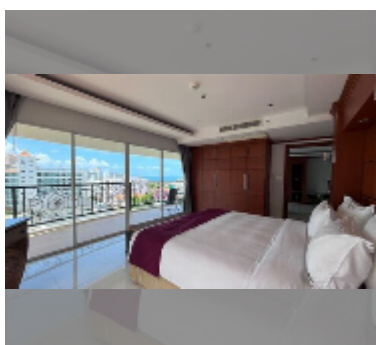

Condo for rent 1 bedroom 95 m² in Tara Court, Pattaya

฿ 35,000

UNIT PARAMETERS:

UID	FR-243289
type	1 bedroom
size	95m ²
floor	6
view	city view
per month	35,000 THB
security deposit	1 month
quality	good
equipment: furniture, household appliances, kitchen appliances, air conditioner, internet, television, refrigerator	

Swimming pool: rooftop pool, waterfall.

Chill zone: rooftop chillout.

Other: reception, lobby, CCTV, security.

details