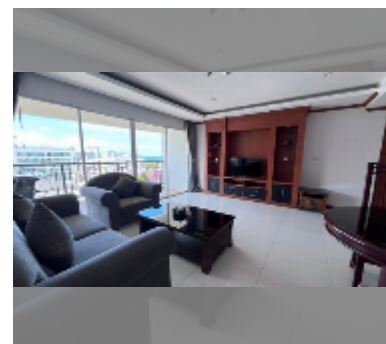

Condo for rent 1 bedroom 95 m² in Tara Court, Pattaya

฿ 35,000

UNIT PARAMETERS:

UID	FR-243289
type	1 bedroom
size	95m ²
floor	6
view	city view
per month	35,000 THB
security deposit	1 month
quality	good
equipment: furniture, household appliances, kitchen appliances, air conditioner, internet, television, refrigerator	

Swimming pool: rooftop pool, waterfall.

Chill zone: rooftop chillout.

Other: reception, lobby, CCTV, security.

details