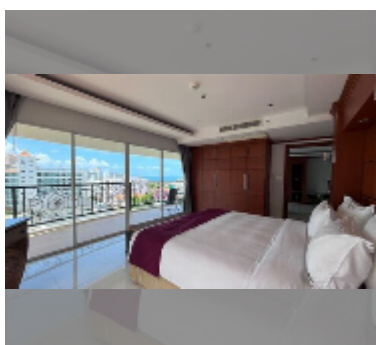

Condo for rent 1 bedroom 95 m² in Tara Court, Pattaya

฿ 35,000

UNIT PARAMETERS:

UID	FR-243289
type	1 bedroom
size	95m²
floor	6
view	city view
per month	35,000 THB
security deposit	1 month
quality	good
equipment: furniture, household appliances, kitchen appliances, air conditioner, internet, television, refrigerator	

PROJECT PARAMETERS:

district	Pratumnak
buildings	1
floors	5
built in	2007
maintenance	B 68,400/year

FACILITIES:

General information: boutique, meters to beach: 600, minutes to beach: 10, covered parking.

Swimming pool: rooftop pool, waterfall.

Chill zone: rooftop chillout.

Other: reception, lobby, CCTV, security.