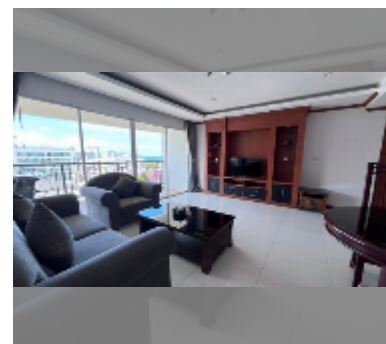

Condo for rent 1 bedroom 95 m² in Tara Court, Pattaya

฿ 35,000

UNIT PARAMETERS:

UID	FR-243289
type	1 bedroom
size	95m ²
floor	6
view	city view
per month	35,000 THB
security deposit	1 month
quality	good
equipment: furniture, household appliances, kitchen appliances, air conditioner, internet, television, refrigerator	

Swimming pool: rooftop pool, waterfall.

Chill zone: rooftop chillout.

Other: reception, lobby, CCTV, security.

[details](#)