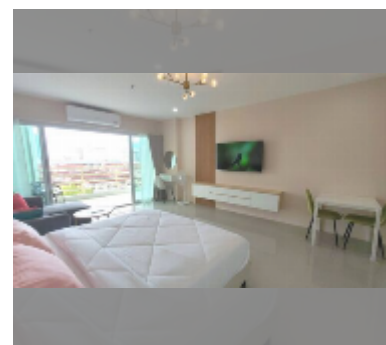

Condo for rent studio 48 m² in View Talay 5, Pattaya

฿ 16,000

UNIT PARAMETERS:

UID	FR-243228
type	studio
size	48m²
floor	9
view	partial sea view
year contract	16,000 THB / month
security deposit	2 months
quality	excellent
equipment: furniture, household appliances, kitchen appliances, air conditioner, television, washing-machine, refrigerator	

PROJECT PARAMETERS:

district	Thappraya
buildings	2
floors	22
built in	2007
maintenance	฿ 11,520/year

FACILITIES:

General information: highrise, meters to beach: 150, minutes to beach: 3, open parking, covered parking.

Swimming pool: swimming pool.

Other: reception, CCTV, security, minimart, laundry, room service.