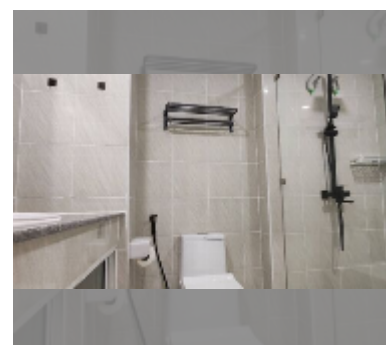

Condo for rent studio 48 m² in View Talay 5, Pattaya

฿ 16,000

UNIT PARAMETERS:

UID	FR-243228
type	studio
size	48m²
floor	9
view	partial sea view
year contract	16,000 THB / month
security deposit	2 months
quality	excellent
equipment: furniture, household appliances, kitchen appliances, air conditioner, television, washing-machine, refrigerator	

PROJECT PARAMETERS:

district	Thappraya
buildings	2
floors	22
built in	2007
maintenance	฿ 11,520/year

FACILITIES:

General information: highrise, meters to beach: 150, minutes to beach: 3, open parking, covered parking.

Swimming pool: swimming pool.

Other: reception, CCTV, security, minimart, laundry, room service.