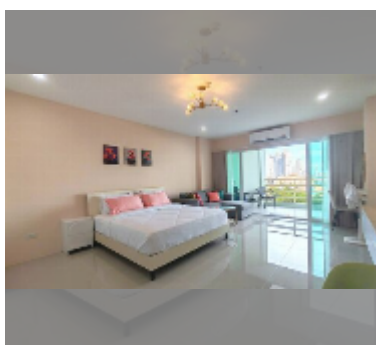

Condo for rent studio 48 m² in View Talay 5, Pattaya

฿ 16,000

UNIT PARAMETERS:

UID	FR-243228
type	studio
size	48m²
floor	9
view	partial sea view
year contract	16,000 THB / month
security deposit	2 months
quality	excellent
equipment: furniture, household appliances, kitchen appliances, air conditioner, television, washing-machine, refrigerator	

PROJECT PARAMETERS:

district	Thappraya
buildings	2
floors	22
built in	2007
maintenance	฿ 11,520/year

FACILITIES:

General information: highrise, meters to beach: 150, minutes to beach: 3, open parking, covered parking.

Swimming pool: swimming pool.

Other: reception, CCTV, security, minimart, laundry, room service.