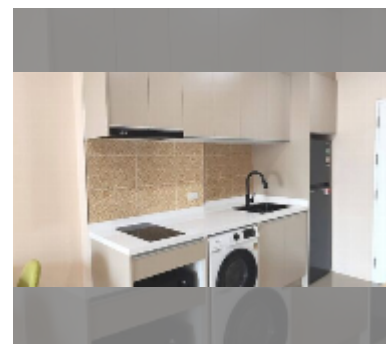

Condo for rent studio 48 m² in View Talay 5, Pattaya

฿ 16,000

UNIT PARAMETERS:

UID	FR-243228
type	studio
size	48m²
floor	9
view	partial sea view
year contract	16,000 THB / month
security deposit	2 months
quality	excellent
equipment: furniture, household appliances, kitchen appliances, air conditioner, television, washing-machine, refrigerator	

PROJECT PARAMETERS:

district	Thappraya
buildings	2
floors	22
built in	2007
maintenance	฿ 11,520/year

FACILITIES:

General information: highrise, meters to beach: 150, minutes to beach: 3, open parking, covered parking.

Swimming pool: swimming pool.

Other: reception, CCTV, security, minimart, laundry, room service.