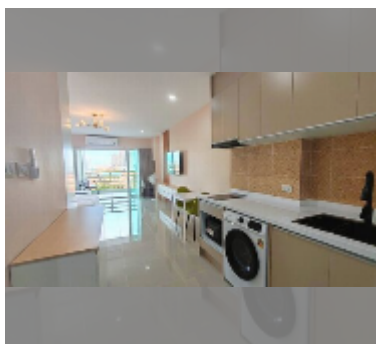

Condo for rent studio 48 m² in View Talay 5, Pattaya

฿ 16,000

UNIT PARAMETERS:

UID	FR-243228
type	studio
size	48m²
floor	9
view	partial sea view
year contract	16,000 THB / month
security deposit	2 months
quality	excellent
equipment: furniture, household appliances, kitchen appliances, air conditioner, television, washing-machine, refrigerator	

PROJECT PARAMETERS:

district	Thappraya
buildings	2
floors	22
built in	2007
maintenance	฿ 11,520/year

FACILITIES:

General information: highrise, meters to beach: 150, minutes to beach: 3, open parking, covered parking.

Swimming pool: swimming pool.

Other: reception, CCTV, security, minimart, laundry, room service.