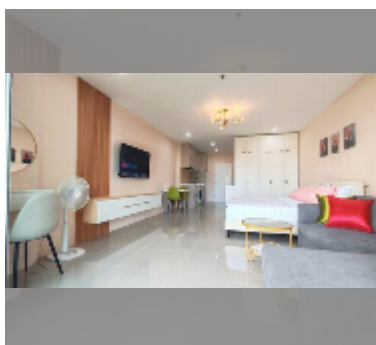

Condo for rent studio 48 m² in View Talay 5, Pattaya

฿ 16,000

UNIT PARAMETERS:

UID	FR-243228
type	studio
size	48m²
floor	9
view	partial sea view
year contract	16,000 THB / month
security deposit	2 months
quality	excellent
equipment: furniture, household appliances, kitchen appliances, air conditioner, television, washing-machine, refrigerator	

PROJECT PARAMETERS:

district	Thappraya
buildings	2
floors	22
built in	2007
maintenance	฿ 11,520/year

FACILITIES:

General information: highrise, meters to beach: 150, minutes to beach: 3, open parking, covered parking.

Swimming pool: swimming pool.

Other: reception, CCTV, security, minimart, laundry, room service.