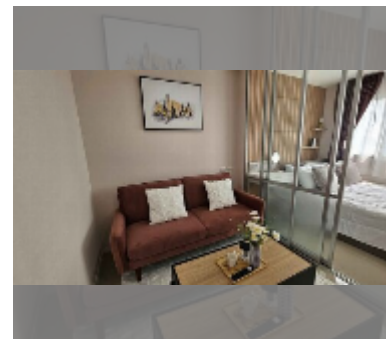

Condo for rent studio 25 m² in Lumpini Ville Naklua - Wongamat, Pattaya

฿ 12,000

UNIT PARAMETERS:

UID	FR-243214
type	studio
size	25m²
floor	13
view	city view
per month	15,000 THB
year contract	12,000 THB / month
security deposit	2 months
quality	excellent
equipment: furniture, household appliances, kitchen appliances, air conditioner, television, refrigerator	

PROJECT PARAMETERS:

district	Wongamat
buildings	3
floors	30
built in	2014
maintenance	฿ 7,500/year

FACILITIES:

General information: highrise, multy-level parking, covered parking.

Swimming pool: swimming pool.

Chill zone: chill zone, garden.

Health zone: gym.

Other: reception, lobby, clubhouse, kids playgarden, CCTV, security, laundry.