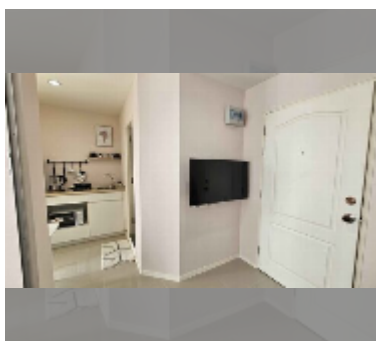

Condo for rent studio 25 m² in Lumpini Ville Naklua - Wongamat, Pattaya

฿ 12,000

UNIT PARAMETERS:

UID	FR-243214
type	studio
size	25m²
floor	13
view	city view
per month	15,000 THB
year contract	12,000 THB / month
security deposit	2 months
quality	excellent
equipment: furniture, household appliances, kitchen appliances, air conditioner, television, refrigerator	

PROJECT PARAMETERS:

district	Wongamat
buildings	3
floors	30
built in	2014
maintenance	฿ 7,500/year

FACILITIES:

General information: highrise, multy-level parking, covered parking.

Swimming pool: swimming pool.

Chill zone: chill zone, garden.

Health zone: gym.

Other: reception, lobby, clubhouse, kids playgarden, CCTV, security, laundry.