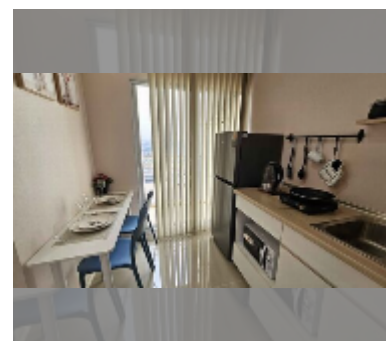

Condo for rent studio 25 m² in Lumpini Ville Naklua - Wongamat, Pattaya

฿ 12,000

UNIT PARAMETERS:

UID	FR-243214
type	studio
size	25m²
floor	13
view	city view
per month	15,000 THB
year contract	12,000 THB / month
security deposit	2 months
quality	excellent
equipment: furniture, household appliances, kitchen appliances, air conditioner, television, refrigerator	

PROJECT PARAMETERS:

district	Wongamat
buildings	3
floors	30
built in	2014
maintenance	฿ 7,500/year

FACILITIES:

General information: highrise, multy-level parking, covered parking.

Swimming pool: swimming pool.

Chill zone: chill zone, garden.

Health zone: gym.

Other: reception, lobby, clubhouse, kids playgarden, CCTV, security, laundry.