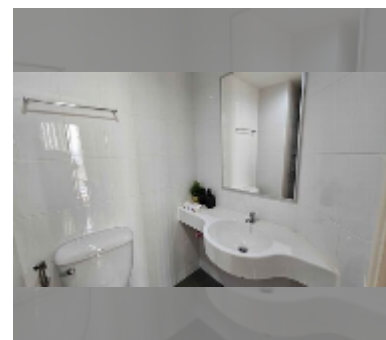

Condo for rent studio 25 m² in Lumpini Ville Naklua - Wongamat, Pattaya

฿ 12,000

UNIT PARAMETERS:

UID	FR-243214
type	studio
size	25m²
floor	13
view	city view
per month	15,000 THB
year contract	12,000 THB / month
security deposit	2 months
quality	excellent
equipment: furniture, household appliances, kitchen appliances, air conditioner, television, refrigerator	

PROJECT PARAMETERS:

district	Wongamat
buildings	3
floors	30
built in	2014
maintenance	฿ 7,500/year

FACILITIES:

General information: highrise, multy-level parking, covered parking.

Swimming pool: swimming pool.

Chill zone: chill zone, garden.

Health zone: gym.

Other: reception, lobby, clubhouse, kids playgarden, CCTV, security, laundry.