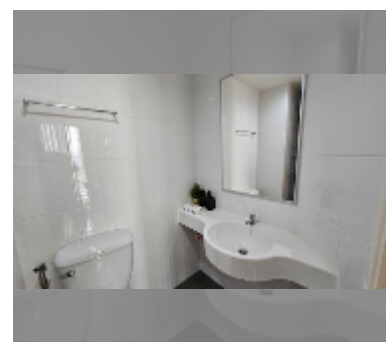

Condo for rent studio 25 m² in Lumpini Ville Naklua - Wongamat, Pattaya

฿ 12,000

UNIT PARAMETERS:

UID	FR-243214
type	studio
size	25m²
floor	13
view	city view
per month	15,000 THB
year contract	12,000 THB / month
security deposit	2 months
quality	excellent
equipment: furniture, household appliances, kitchen appliances, air conditioner, television, refrigerator	

PROJECT PARAMETERS:

district	Wongamat
buildings	3
floors	30
built in	2014
maintenance	฿ 7,500/year

FACILITIES:

General information: highrise, multy-level parking, covered parking.

Swimming pool: swimming pool.

Chill zone: chill zone, garden.

Health zone: gym.

Other: reception, lobby, clubhouse, kids playgarden, CCTV, security, laundry.