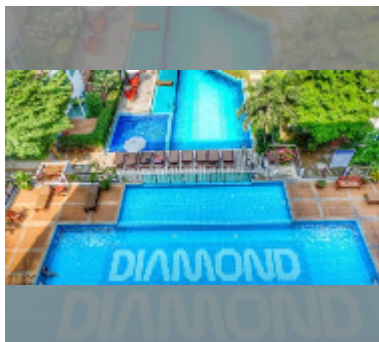

Condo for rent 1 bedroom 40 m² in Diamond Suites Resort, Pattaya

฿ 13,000

UNIT PARAMETERS:

UID	FR-243204
type	1 bedroom
size	40m²
floor	5
view	pool view
year contract	13,000 THB / month
security deposit	2 months
quality	excellent
equipment: furniture, household appliances, kitchen appliances, air conditioner, internet, television, washing-machine, refrigerator	

PROJECT PARAMETERS:

district	Thappraya
buildings	7
floors	8
built in	2013

FACILITIES:

General information: resort, meters to beach: 700, minutes to beach: 10, open parking.

Swimming pool: swimming pool, kids pool.

Chill zone: chill zone, garden.

Health zone: gym, sauna.

Other: reception, CCTV, security, minimart.