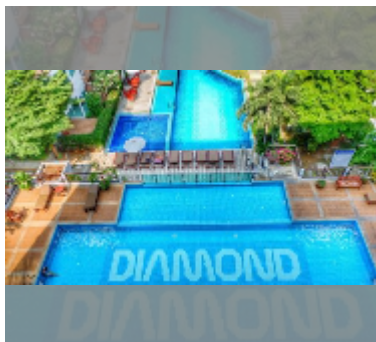

Condo for rent 1 bedroom 40 m² in Diamond Suites Resort, Pattaya

฿ 13,000

UNIT PARAMETERS:

UID	FR-243204
type	1 bedroom
size	40m²
floor	5
view	pool view
year contract	13,000 THB / month
security deposit	2 months
quality	excellent
equipment: furniture, household appliances, kitchen appliances, air conditioner, internet, television, washing-machine, refrigerator	

PROJECT PARAMETERS:

district	Thappraya
buildings	7
floors	8
built in	2013

FACILITIES:

General information: resort, meters to beach: 700, minutes to beach: 10, open parking.

Swimming pool: swimming pool, kids pool.

Chill zone: chill zone, garden.

Health zone: gym, sauna.

Other: reception, CCTV, security, minimart.