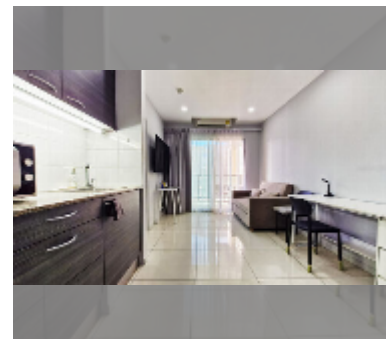

Condo for rent 1 bedroom 35 m² in Siam Oriental Elegance, Pattaya

฿ 10,000

UNIT PARAMETERS:

UID	FR-243199
type	1 bedroom
size	35m²
floor	7
view	city view
per month	12,000 THB
year contract	10,000 THB / month
security deposit	2 months
quality	fair

equipment: furniture, household appliances, kitchen appliances, air conditioner, internet, television, washing-machine, refrigerator

PROJECT PARAMETERS:

district	Pratumnak
buildings	1
floors	8
built in	2013

FACILITIES:

General information: boutique, meters to beach: 500, minutes to beach: 8, pets are allowed, open parking.

Swimming pool: rooftop pool.

Chill zone: chill zone, rooftop chillout.

Other: CCTV, security, laundry.