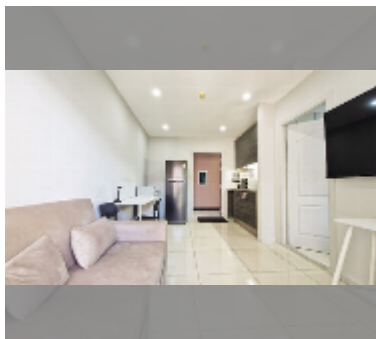

Condo for rent 1 bedroom 35 m² in Siam Oriental Elegance, Pattaya

฿ 10,000

UNIT PARAMETERS:

UID	FR-243199
type	1 bedroom
size	35m²
floor	7
view	city view
per month	12,000 THB
year contract	10,000 THB / month
security deposit	2 months
quality	fair

equipment: furniture, household appliances, kitchen appliances, air conditioner, internet, television, washing-machine, refrigerator

PROJECT PARAMETERS:

district	Pratumnak
buildings	1
floors	8
built in	2013

FACILITIES:

General information: boutique, meters to beach: 500, minutes to beach: 8, pets are allowed, open parking.

Swimming pool: rooftop pool.

Chill zone: chill zone, rooftop chillout.

Other: CCTV, security, laundry.