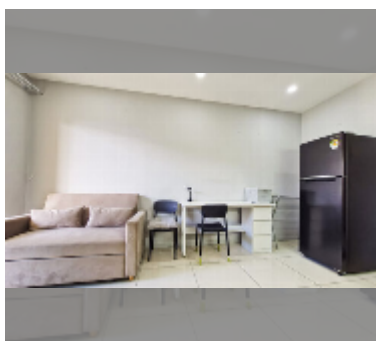

Condo for rent 1 bedroom 35 m² in Siam Oriental Elegance, Pattaya

฿ 9,000

UNIT PARAMETERS:

UID	FR-243199
type	1 bedroom
size	35m ²
floor	7
view	city view
per month	12,000 THB
year contract	9,000 THB / month
security deposit	2 months
quality	fair

equipment: furniture, household appliances, kitchen appliances, air conditioner, internet, television, washing-machine, refrigerator

PROJECT PARAMETERS:

district	Pratumnak
buildings	1
floors	8
built in	2013

FACILITIES:

General information: boutique, meters to beach: 500, minutes to beach: 8, pets are allowed, open parking.

Swimming pool: rooftop pool.

Chill zone: chill zone, rooftop chillout.

Other: CCTV, security, laundry.