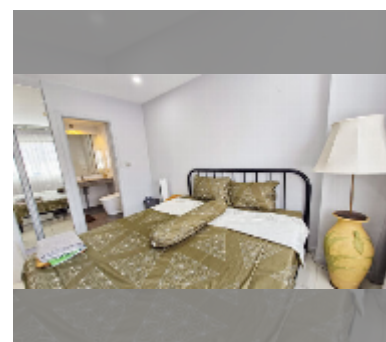

Condo for rent 1 bedroom 35 m² in Siam Oriental Elegance, Pattaya

฿ 10,000

UNIT PARAMETERS:

UID	FR-243199
type	1 bedroom
size	35m²
floor	7
view	city view
per month	12,000 THB
year contract	10,000 THB / month
security deposit	2 months
quality	fair

equipment: furniture, household appliances, kitchen appliances, air conditioner, internet, television, washing-machine, refrigerator

PROJECT PARAMETERS:

district	Pratumnak
buildings	1
floors	8
built in	2013

FACILITIES:

General information: boutique, meters to beach: 500, minutes to beach: 8, pets are allowed, open parking.

Swimming pool: rooftop pool.

Chill zone: chill zone, rooftop chillout.

Other: CCTV, security, laundry.