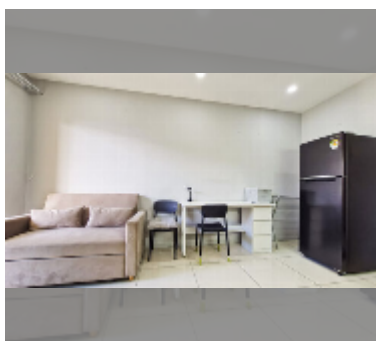

Condo for rent 1 bedroom 35 m² in Siam Oriental Elegance, Pattaya

฿ 10,000

UNIT PARAMETERS:

UID	FR-243199
type	1 bedroom
size	35m ²
floor	7
view	city view
per month	12,000 THB
year contract	10,000 THB / month
security deposit	2 months
quality	fair

equipment: furniture, household appliances, kitchen appliances, air conditioner, internet, television, washing-machine, refrigerator

PROJECT PARAMETERS:

district	Pratumnak
buildings	1
floors	8
built in	2013

FACILITIES:

General information: boutique, meters to beach: 500, minutes to beach: 8, pets are allowed, open parking.

Swimming pool: rooftop pool.

Chill zone: chill zone, rooftop chillout.

Other: CCTV, security, laundry.