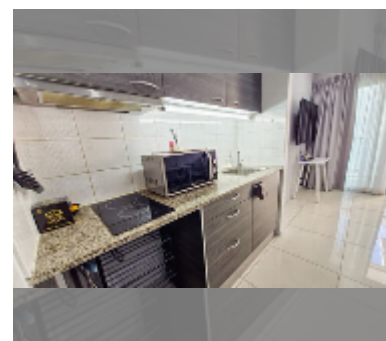

Condo for rent 1 bedroom 35 m² in Siam Oriental Elegance, Pattaya

฿ 10,000

UNIT PARAMETERS:

UID	FR-243199
type	1 bedroom
size	35m²
floor	7
view	city view
per month	12,000 THB
year contract	10,000 THB / month
security deposit	2 months
quality	fair

equipment: furniture, household appliances, kitchen appliances, air conditioner, internet, television, washing-machine, refrigerator

PROJECT PARAMETERS:

district	Pratumnak
buildings	1
floors	8
built in	2013

FACILITIES:

General information: boutique, meters to beach: 500, minutes to beach: 8, pets are allowed, open parking.

Swimming pool: rooftop pool.

Chill zone: chill zone, rooftop chillout.

Other: CCTV, security, laundry.