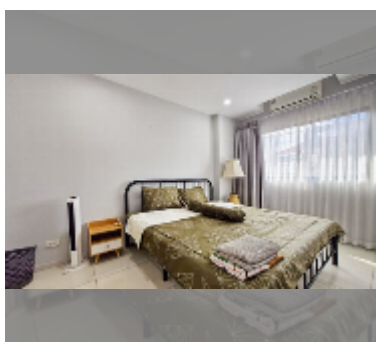

Condo for rent 1 bedroom 35 m² in Siam Oriental Elegance, Pattaya

฿ 10,000

UNIT PARAMETERS:

UID	FR-243199
type	1 bedroom
size	35m²
floor	7
view	city view
per month	12,000 THB
year contract	10,000 THB / month
security deposit	2 months
quality	fair

equipment: furniture, household appliances, kitchen appliances, air conditioner, internet, television, washing-machine, refrigerator

PROJECT PARAMETERS:

district	Pratumnak
buildings	1
floors	8
built in	2013

FACILITIES:

General information: boutique, meters to beach: 500, minutes to beach: 8, pets are allowed, open parking.

Swimming pool: rooftop pool.

Chill zone: chill zone, rooftop chillout.

Other: CCTV, security, laundry.