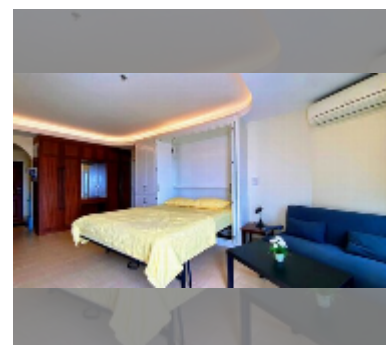

Condo for rent studio 37 m² in View Talay 2, Pattaya

฿ 16,000

UNIT PARAMETERS:

UID	FR-243151
type	studio
size	37m²
floor	13
view	city view
year contract	16,000 THB / month
security deposit	2 months
quality	excellent
equipment: furniture, household appliances, kitchen appliances, air conditioner, internet, television, washing-machine, refrigerator	

PROJECT PARAMETERS:

district	Jomtien
buildings	2
floors	20
built in	2002

FACILITIES:

General information: highrise, open parking, covered parking.

Swimming pool: swimming pool, kids pool.

Other: lobby, CCTV, security, minimart, laundry, room service.