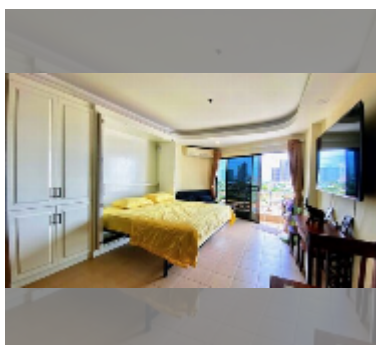

Condo for rent studio 37 m² in View Talay 2, Pattaya

฿ 16,000

UNIT PARAMETERS:

UID	FR-243151
type	studio
size	37m²
floor	13
view	city view
year contract	16,000 THB / month
security deposit	2 months
quality	excellent
equipment: furniture, household appliances, kitchen appliances, air conditioner, internet, television, washing-machine, refrigerator	

PROJECT PARAMETERS:

district	Jomtien
buildings	2
floors	20
built in	2002

FACILITIES:

General information: highrise, open parking, covered parking.

Swimming pool: swimming pool, kids pool.

Other: lobby, CCTV, security, minimart, laundry, room service.