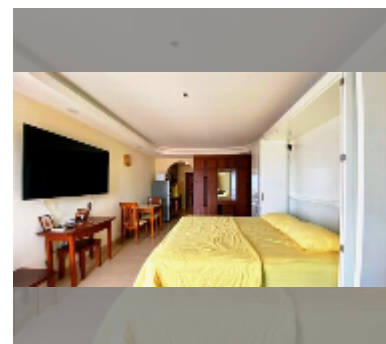

Condo for rent studio 37 m² in View Talay 2, Pattaya

฿ 16,000

UNIT PARAMETERS:

UID	FR-243151
type	studio
size	37m²
floor	13
view	city view
year contract	16,000 THB / month
security deposit	2 months
quality	excellent
equipment: furniture, household appliances, kitchen appliances, air conditioner, internet, television, washing-machine, refrigerator	

PROJECT PARAMETERS:

district	Jomtien
buildings	2
floors	20
built in	2002

FACILITIES:

General information: highrise, open parking, covered parking.

Swimming pool: swimming pool, kids pool.

Other: lobby, CCTV, security, minimart, laundry, room service.