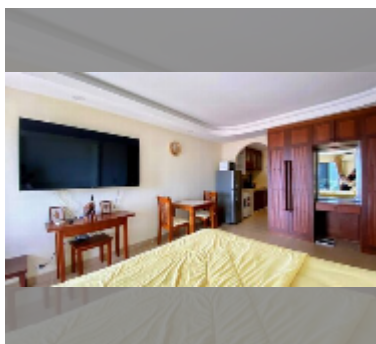

Condo for rent studio 37 m² in View Talay 2, Pattaya

฿ 16,000

UNIT PARAMETERS:

UID	FR-243151
type	studio
size	37m²
floor	13
view	city view
year contract	16,000 THB / month
security deposit	2 months
quality	excellent
equipment: furniture, household appliances, kitchen appliances, air conditioner, internet, television, washing-machine, refrigerator	

PROJECT PARAMETERS:

district	Jomtien
buildings	2
floors	20
built in	2002

FACILITIES:

General information: highrise, open parking, covered parking.

Swimming pool: swimming pool, kids pool.

Other: lobby, CCTV, security, minimart, laundry, room service.