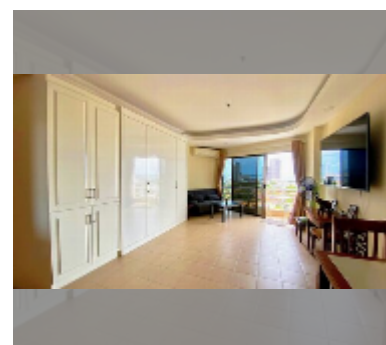

Condo for rent studio 37 m² in View Talay 2, Pattaya

฿ 16,000

UNIT PARAMETERS:

UID	FR-243151
type	studio
size	37m²
floor	13
view	city view
year contract	16,000 THB / month
security deposit	2 months
quality	excellent
equipment: furniture, household appliances, kitchen appliances, air conditioner, internet, television, washing-machine, refrigerator	

PROJECT PARAMETERS:

district	Jomtien
buildings	2
floors	20
built in	2002

FACILITIES:

General information: highrise, open parking, covered parking.

Swimming pool: swimming pool, kids pool.

Other: lobby, CCTV, security, minimart, laundry, room service.