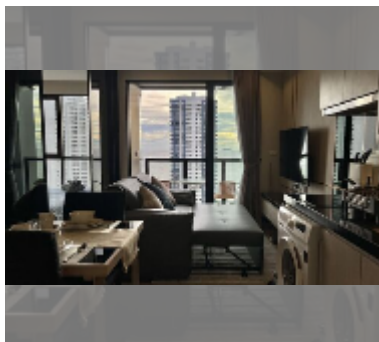

Condo for rent 1 bedroom 34 m² in The Panora Pattaya, Pattaya

฿ 30,000

UNIT PARAMETERS:

UID	FR-243088
type	1 bedroom
size	34m²
floor	19
view	sea view
year contract	30,000 THB / month
security deposit	2 months
quality	excellent
equipment: furniture, household appliances, kitchen appliances, air conditioner, internet, television, washing-machine, refrigerator	

PROJECT PARAMETERS:

district	Pratumnak
buildings	1
floors	38

FACILITIES:

General information: highrise, meters to beach: 250, minutes to beach: 1, multy-level parking.

Swimming pool: swimming pool, infinity view.

Chill zone: garden.

Health zone: gym, sauna.

Other: reception, lobby, kids playgarden, CCTV, security.