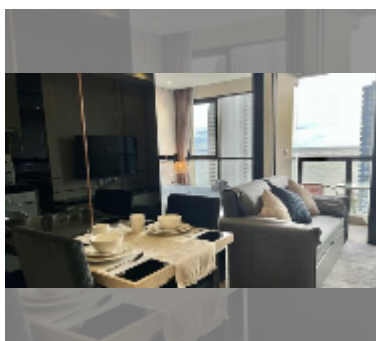

Condo for rent 1 bedroom 34 m² in The Panora Pattaya, Pattaya

฿ 30,000

UNIT PARAMETERS:

UID	FR-243088
type	1 bedroom
size	34m²
floor	19
view	sea view
year contract	30,000 THB / month
security deposit	2 months
quality	excellent
equipment: furniture, household appliances, kitchen appliances, air conditioner, internet, television, washing-machine, refrigerator	

PROJECT PARAMETERS:

district	Pratumnak
buildings	1
floors	38

FACILITIES:

General information: highrise, meters to beach: 250, minutes to beach: 1, multy-level parking.

Swimming pool: swimming pool, infinity view.

Chill zone: garden.

Health zone: gym, sauna.

Other: reception, lobby, kids playgarden, CCTV, security.