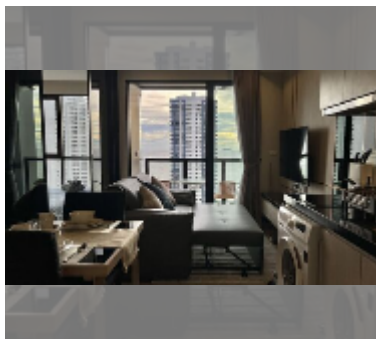

Condo for rent 1 bedroom 34 m² in The Panora Pattaya, Pattaya

฿ 30,000

UNIT PARAMETERS:

UID	FR-243088
type	1 bedroom
size	34m²
floor	19
view	sea view
year contract	30,000 THB / month
security deposit	2 months
quality	excellent
equipment: furniture, household appliances, kitchen appliances, air conditioner, internet, television, washing-machine, refrigerator	

PROJECT PARAMETERS:

district	Pratumnak
buildings	1
floors	38

FACILITIES:

General information: highrise, meters to beach: 250, minutes to beach: 1, multy-level parking.

Swimming pool: swimming pool, infinity view.

Chill zone: garden.

Health zone: gym, sauna.

Other: reception, lobby, kids playgarden, CCTV, security.