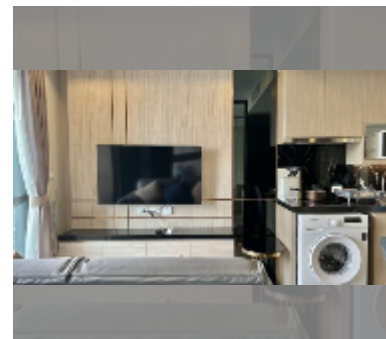

Condo for rent 1 bedroom 34 m² in The Panora Pattaya, Pattaya

฿ 30,000

UNIT PARAMETERS:

UID	FR-243088
type	1 bedroom
size	34m²
floor	19
view	sea view
year contract	30,000 THB / month
security deposit	2 months
quality	excellent
equipment: furniture, household appliances, kitchen appliances, air conditioner, internet, television, washing-machine, refrigerator	

PROJECT PARAMETERS:

district	Pratumnak
buildings	1
floors	38

FACILITIES:

General information: highrise, meters to beach: 250, minutes to beach: 1, multy-level parking.

Swimming pool: swimming pool, infinity view.

Chill zone: garden.

Health zone: gym, sauna.

Other: reception, lobby, kids playgarden, CCTV, security.