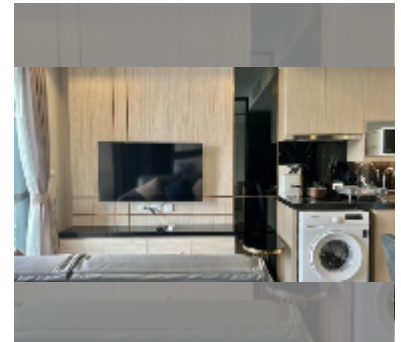

公寓 for rent 1间卧室 34 平方米 在 The Panora Pattaya, Pattaya

฿ 30,000

UNIT PARAMETERS:

UID	FR-243088
类型	1间卧室
面积	34平方米
楼层	19
风景	海景
年合同	30,000 THB / month
security deposit	2 months
quality	excellent
equipment: furniture, household appliances, kitchen appliances, air conditioner, internet, television, washing-machine, refrigerator	

PROJECT PARAMETERS:

地区	Pratumnak
楼房	1
楼层	38

FACILITIES:

一般信息: 高楼, 米到海滩: 250, 分钟到海滩: 1, 多层停车场.

游泳池: 游泳池, 无限视野.

寒冷地带: 花园.

卫生区: 健身房, 桑拿.

其他: 接待, 大堂, 孩子们玩花园, 中央电视台, 安全.