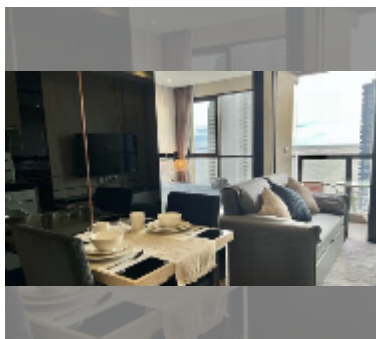

Condo for rent 1 bedroom 34 m² in The Panora Pattaya, Pattaya

฿ 30,000

UNIT PARAMETERS:

UID	FR-243088
type	1 bedroom
size	34m²
floor	19
view	sea view
year contract	30,000 THB / month
security deposit	2 months
quality	excellent
equipment: furniture, household appliances, kitchen appliances, air conditioner, internet, television, washing-machine, refrigerator	

PROJECT PARAMETERS:

district	Pratumnak
buildings	1
floors	38

FACILITIES:

General information: highrise, meters to beach: 250, minutes to beach: 1, multy-level parking.

Swimming pool: swimming pool, infinity view.

Chill zone: garden.

Health zone: gym, sauna.

Other: reception, lobby, kids playgarden, CCTV, security.