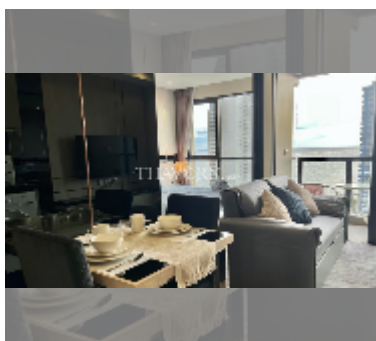

Condo for rent 1 bedroom 34 m² in The Panora Pattaya, Pattaya

฿ 30,000

UNIT PARAMETERS:

UID	FR-243088
type	1 bedroom
size	34m²
floor	19
view	sea view
year contract	30,000 THB / month
security deposit	2 months
quality	excellent
equipment: furniture, household appliances, kitchen appliances, air conditioner, internet, television, washing-machine, refrigerator	

PROJECT PARAMETERS:

district	Pratumnak
buildings	1
floors	38

FACILITIES:

General information: highrise, meters to beach: 250, minutes to beach: 1, multy-level parking.

Swimming pool: swimming pool, infinity view.

Chill zone: garden.

Health zone: gym, sauna.

Other: reception, lobby, kids playgarden, CCTV, security.