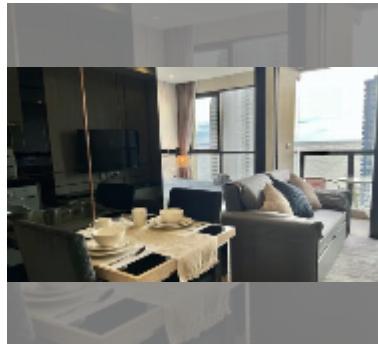

公寓 for rent 1间卧室 34 平方米 在 The Panora Pattaya, Pattaya

฿ 30,000

UNIT PARAMETERS:

UID	FR-243088
类型	1间卧室
面积	34平方米
楼层	19
风景	海景
年合同	30,000 THB / month
security deposit	2 months
quality	excellent
equipment: furniture, household appliances, kitchen appliances, air conditioner, internet, television, washing-machine, refrigerator	

PROJECT PARAMETERS:

地区	Pratumnak
楼房	1
楼层	38

FACILITIES:

一般信息: 高楼, 米到海滩: 250, 分钟到海滩: 1, 多层停车场.

游泳池: 游泳池, 无限视野.

寒冷地带: 花园.

卫生区: 健身房, 桑拿.

其他: 接待, 大堂, 孩子们玩花园, 中央电视台, 安全.