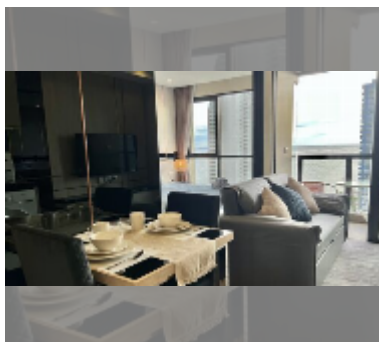

Condo for rent 1 bedroom 34 m² in The Panora Pattaya, Pattaya

฿ 30,000

UNIT PARAMETERS:

UID	FR-243088
type	1 bedroom
size	34m²
floor	19
view	sea view
year contract	30,000 THB / month
security deposit	2 months
quality	excellent
equipment: furniture, household appliances, kitchen appliances, air conditioner, internet, television, washing-machine, refrigerator	

PROJECT PARAMETERS:

district	Pratumnak
buildings	1
floors	38

FACILITIES:

General information: highrise, meters to beach: 250, minutes to beach: 1, multy-level parking.

Swimming pool: swimming pool, infinity view.

Chill zone: garden.

Health zone: gym, sauna.

Other: reception, lobby, kids playgarden, CCTV, security.