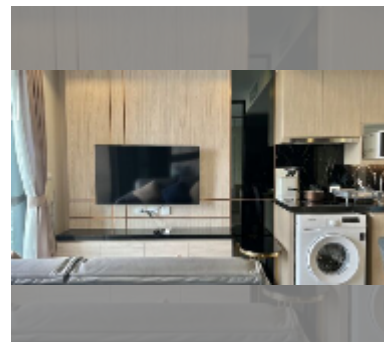

Condo for rent 1 bedroom 34 m² in The Panora Pattaya, Pattaya

฿ 30,000

UNIT PARAMETERS:

UID	FR-243088
type	1 bedroom
size	34m²
floor	19
view	sea view
year contract	30,000 THB / month
security deposit	2 months
quality	excellent
equipment: furniture, household appliances, kitchen appliances, air conditioner, internet, television, washing-machine, refrigerator	

PROJECT PARAMETERS:

district	Pratumnak
buildings	1
floors	38

FACILITIES:

General information: highrise, meters to beach: 250, minutes to beach: 1, multy-level parking.

Swimming pool: swimming pool, infinity view.

Chill zone: garden.

Health zone: gym, sauna.

Other: reception, lobby, kids playgarden, CCTV, security.