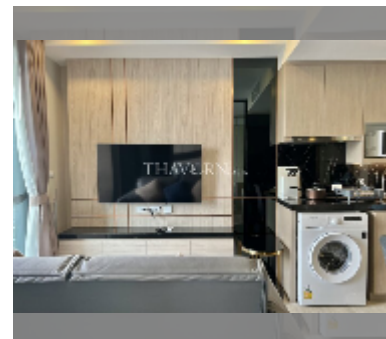

Condo for rent 1 bedroom 34 m² in The Panora Pattaya, Pattaya

฿ 30,000

UNIT PARAMETERS:

UID	FR-243088
type	1 bedroom
size	34m²
floor	19
view	sea view
year contract	30,000 THB / month
security deposit	2 months
quality	excellent
equipment: furniture, household appliances, kitchen appliances, air conditioner, internet, television, washing-machine, refrigerator	

PROJECT PARAMETERS:

district	Pratumnak
buildings	1
floors	38

FACILITIES:

General information: highrise, meters to beach: 250, minutes to beach: 1, multy-level parking.

Swimming pool: swimming pool, infinity view.

Chill zone: garden.

Health zone: gym, sauna.

Other: reception, lobby, kids playgarden, CCTV, security.