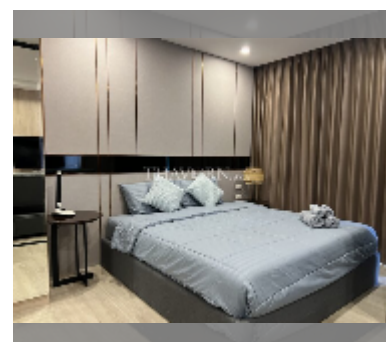

Condo for rent 1 bedroom 34 m² in The Panora Pattaya, Pattaya

฿ 30,000

UNIT PARAMETERS:

UID	FR-243088
type	1 bedroom
size	34m²
floor	19
view	sea view
year contract	30,000 THB / month
security deposit	2 months
quality	excellent
equipment: furniture, household appliances, kitchen appliances, air conditioner, internet, television, washing-machine, refrigerator	

PROJECT PARAMETERS:

district	Pratumnak
buildings	1
floors	38

FACILITIES:

General information: highrise, meters to beach: 250, minutes to beach: 1, multy-level parking.

Swimming pool: swimming pool, infinity view.

Chill zone: garden.

Health zone: gym, sauna.

Other: reception, lobby, kids playgarden, CCTV, security.