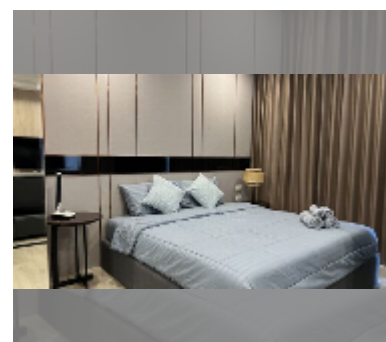

Condo for rent 1 bedroom 34 m² in The Panora Pattaya, Pattaya

฿ 30,000

UNIT PARAMETERS:

UID	FR-243088
type	1 bedroom
size	34m²
floor	19
view	sea view
year contract	30,000 THB / month
security deposit	2 months
quality	excellent
equipment: furniture, household appliances, kitchen appliances, air conditioner, internet, television, washing-machine, refrigerator	

PROJECT PARAMETERS:

district	Pratumnak
buildings	1
floors	38

FACILITIES:

General information: highrise, meters to beach: 250, minutes to beach: 1, multy-level parking.

Swimming pool: swimming pool, infinity view.

Chill zone: garden.

Health zone: gym, sauna.

Other: reception, lobby, kids playgarden, CCTV, security.