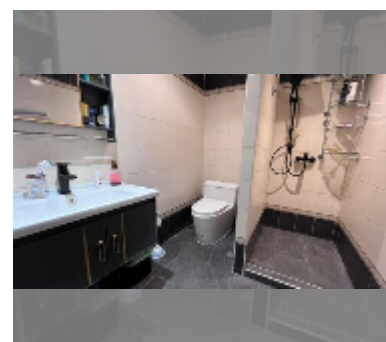

Condo for rent 1 bedroom 56 m² in Majestic Jomtien, Pattaya

฿ 16,500

UNIT PARAMETERS:

UID	FR-243081
type	1 bedroom
size	56m ²
floor	4
view	partial sea view
year contract	16,500 THB / month
security deposit	2 months
quality	excellent
equipment: furniture, household appliances, kitchen appliances, air conditioner, television, washing-machine, refrigerator	

PROJECT PARAMETERS:

district	Jomtien
buildings	1
floors	5
built in	1994
maintenance	฿ 13,440/year

FACILITIES:

General information: lowrise, open parking.

Swimming pool: swimming pool.

Other: reception, lobby, CCTV, security.