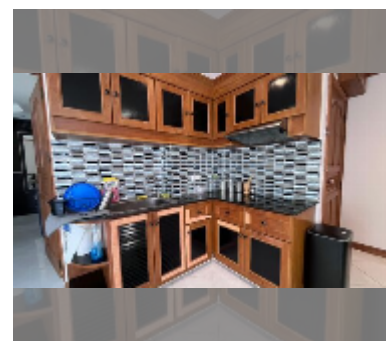

Condo for rent 1 bedroom 56 m² in Majestic Jomtien, Pattaya

฿ 16,500

UNIT PARAMETERS:

UID	FR-243081
type	1 bedroom
size	56m²
floor	4
view	partial sea view
year contract	16,500 THB / month
security deposit	2 months
quality	excellent
equipment: furniture, household appliances, kitchen appliances, air conditioner, television, washing-machine, refrigerator	

PROJECT PARAMETERS:

district	Jomtien
buildings	1
floors	5
built in	1994
maintenance	฿ 13,440/year

FACILITIES:

General information: lowrise, open parking.

Swimming pool: swimming pool.

Other: reception, lobby, CCTV, security.