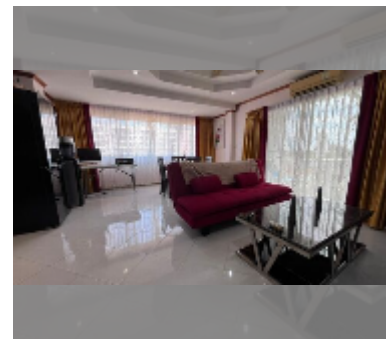

Condo for rent 1 bedroom 56 m² in Majestic Jomtien, Pattaya

฿ 16,500

UNIT PARAMETERS:

UID	FR-243081
type	1 bedroom
size	56m²
floor	4
view	partial sea view
year contract	16,500 THB / month
security deposit	2 months
quality	excellent
equipment: furniture, household appliances, kitchen appliances, air conditioner, television, washing-machine, refrigerator	

PROJECT PARAMETERS:

district	Jomtien
buildings	1
floors	5
built in	1994
maintenance	฿ 13,440/year

FACILITIES:

General information: lowrise, open parking.

Swimming pool: swimming pool.

Other: reception, lobby, CCTV, security.