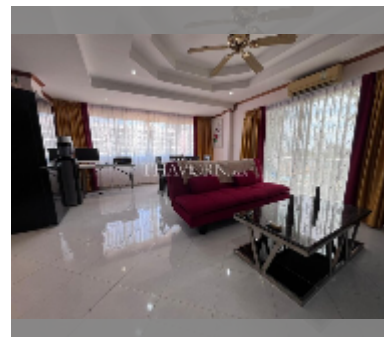

Condo for rent 1 bedroom 56 m² in Majestic Jomtien, Pattaya

฿ 16,500

UNIT PARAMETERS:

UID	FR-243081
type	1 bedroom
size	56m²
floor	4
view	partial sea view
year contract	16,500 THB / month
security deposit	2 months
quality	excellent
equipment: furniture, household appliances, kitchen appliances, air conditioner, television, washing-machine, refrigerator	

PROJECT PARAMETERS:

district	Jomtien
buildings	1
floors	5
built in	1994
maintenance	฿ 13,440/year

FACILITIES:

General information: lowrise, open parking.

Swimming pool: swimming pool.

Other: reception, lobby, CCTV, security.