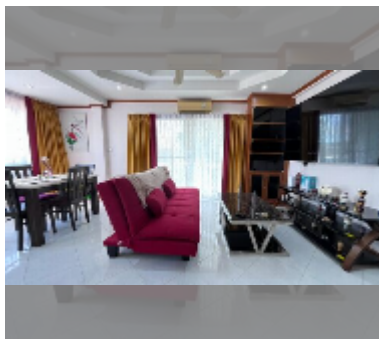

Condo for rent 1 bedroom 56 m² in Majestic Jomtien, Pattaya

฿ 16,500

UNIT PARAMETERS:

UID	FR-243081
type	1 bedroom
size	56m²
floor	4
view	partial sea view
year contract	16,500 THB / month
security deposit	2 months
quality	excellent
equipment: furniture, household appliances, kitchen appliances, air conditioner, television, washing-machine, refrigerator	

PROJECT PARAMETERS:

district	Jomtien
buildings	1
floors	5
built in	1994
maintenance	฿ 13,440/year

FACILITIES:

General information: lowrise, open parking.

Swimming pool: swimming pool.

Other: reception, lobby, CCTV, security.