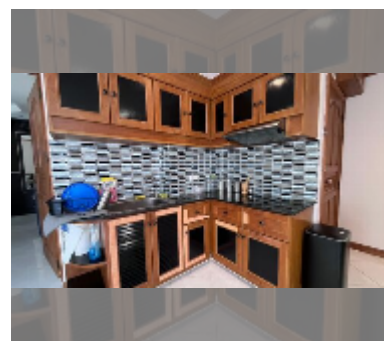

Condo for rent 1 bedroom 56 m² in Majestic Jomtien, Pattaya

฿ 16,500

UNIT PARAMETERS:

UID	FR-243081
type	1 bedroom
size	56m²
floor	4
view	partial sea view
year contract	16,500 THB / month
security deposit	2 months
quality	excellent
equipment: furniture, household appliances, kitchen appliances, air conditioner, television, washing-machine, refrigerator	

PROJECT PARAMETERS:

district	Jomtien
buildings	1
floors	5
built in	1994
maintenance	฿ 13,440/year

FACILITIES:

General information: lowrise, open parking.

Swimming pool: swimming pool.

Other: reception, lobby, CCTV, security.