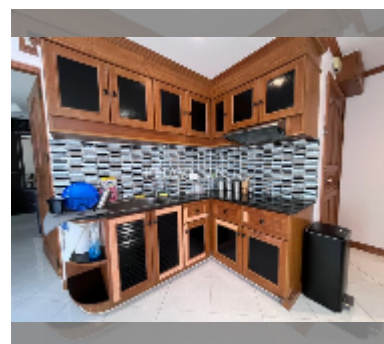

Condo for rent 1 bedroom 56 m² in Majestic Jomtien, Pattaya

฿ 16,500

UNIT PARAMETERS:

UID	FR-243081
type	1 bedroom
size	56m²
floor	4
view	partial sea view
year contract	16,500 THB / month
security deposit	2 months
quality	excellent
equipment: furniture, household appliances, kitchen appliances, air conditioner, television, washing-machine, refrigerator	

PROJECT PARAMETERS:

district	Jomtien
buildings	1
floors	5
built in	1994
maintenance	฿ 13,440/year

FACILITIES:

General information: lowrise, open parking.

Swimming pool: swimming pool.

Other: reception, lobby, CCTV, security.