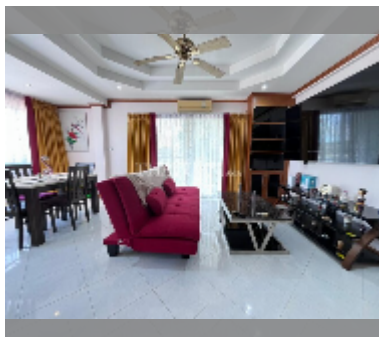

Condo for rent 1 bedroom 56 m² in Majestic Jomtien, Pattaya

฿ 16,500

UNIT PARAMETERS:

UID	FR-243081
type	1 bedroom
size	56m²
floor	4
view	partial sea view
year contract	16,500 THB / month
security deposit	2 months
quality	excellent
equipment: furniture, household appliances, kitchen appliances, air conditioner, television, washing-machine, refrigerator	

PROJECT PARAMETERS:

district	Jomtien
buildings	1
floors	5
built in	1994
maintenance	฿ 13,440/year

FACILITIES:

General information: lowrise, open parking.

Swimming pool: swimming pool.

Other: reception, lobby, CCTV, security.