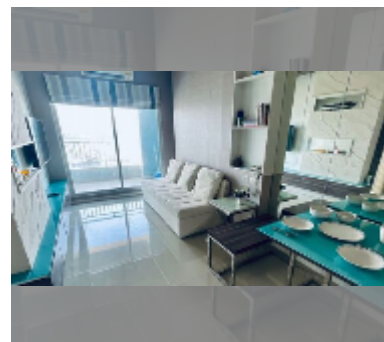

Condo for rent 1 bedroom 32 m² in Lumpini Park Beach Jomtien, Pattaya

฿ 15,000

UNIT PARAMETERS:

UID	FR-243017
type	1 bedroom
size	32m ²
floor	26
view	sea view
per month	15,000 THB
security deposit	1 month
quality	good
equipment: furniture, household appliances, kitchen appliances, air conditioner, television, refrigerator	

Swimming pool: swimming pool, kids pool, rooftop pool, jacuzzi.

Chill zone: chill zone, garden, rooftop chillout.

Health zone: gym, sauna.

Other: reception, clubhouse, meeting room, games room, kids playgarden, CCTV, security.