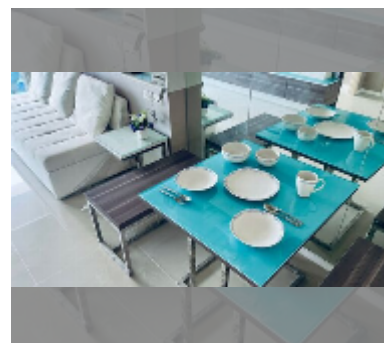

Condo for rent 1 bedroom 32 m² in Lumpini Park Beach Jomtien, Pattaya

฿ 15,000

UNIT PARAMETERS:

UID	FR-243017
type	1 bedroom
size	32m²
floor	26
view	sea view
per month	15,000 THB
security deposit	1 month
quality	good
equipment: furniture, household appliances, kitchen appliances, air conditioner, television, refrigerator	

PROJECT PARAMETERS:

district	Jomtien
buildings	3
floors	30
built in	2013
maintenance	฿ 15,360/year

FACILITIES:

General information: highrise, meters to beach: 50, minutes to beach: 1, open parking, multy-level parking.

Swimming pool: swimming pool, kids pool, rooftop pool, jacuzzi.

Chill zone: chill zone, garden, rooftop chillout.

Health zone: gym, sauna.

Other: reception, clubhouse, meeting room, games room, kids playgarden, CCTV, security.