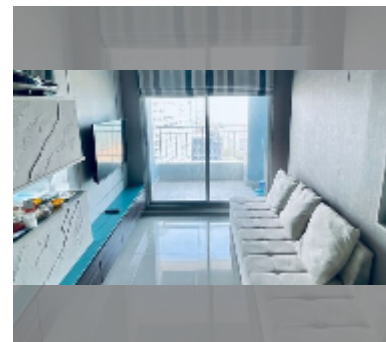

Condo for rent 1 bedroom 32 m² in Lumpini Park Beach Jomtien, Pattaya

฿ 15,000

UNIT PARAMETERS:

UID	FR-243017
type	1 bedroom
size	32m²
floor	26
view	sea view
per month	15,000 THB
security deposit	1 month
quality	good
equipment: furniture, household appliances, kitchen appliances, air conditioner, television, refrigerator	

PROJECT PARAMETERS:

district	Jomtien
buildings	3
floors	30
built in	2013
maintenance	฿ 15,360/year

FACILITIES:

General information: highrise, meters to beach: 50, minutes to beach: 1, open parking, multy-level parking.

Swimming pool: swimming pool, kids pool, rooftop pool, jacuzzi.

Chill zone: chill zone, garden, rooftop chillout.

Health zone: gym, sauna.

Other: reception, clubhouse, meeting room, games room, kids playgarden, CCTV, security.