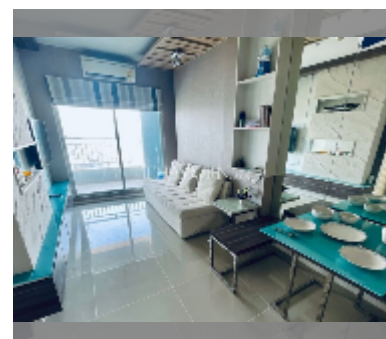

## Condo for rent 1 bedroom 32 m<sup>2</sup> in Lumpini Park Beach Jomtien, Pattaya

**Health zone:** gym, sauna.

**Other:** reception, clubhouse, meeting room, games room, kids playgarden, CCTV, security.

details