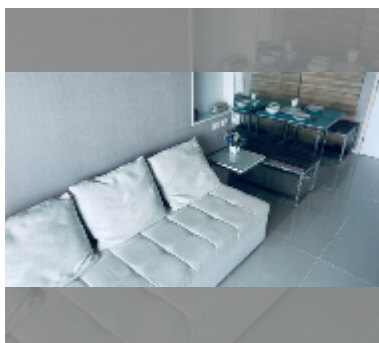

Condo for rent 1 bedroom 32 m² in Lumpini Park Beach Jomtien, Pattaya

฿ 15,000

UNIT PARAMETERS:

UID	FR-243017
type	1 bedroom
size	32m²
floor	26
view	sea view
per month	15,000 THB
security deposit	1 month
quality	good
equipment: furniture, household appliances, kitchen appliances, air conditioner, television, refrigerator	

PROJECT PARAMETERS:

district	Jomtien
buildings	3
floors	30
built in	2013
maintenance	฿ 15,360/year

FACILITIES:

General information: highrise, meters to beach: 50, minutes to beach: 1, open parking, multy-level parking.

Swimming pool: swimming pool, kids pool, rooftop pool, jacuzzi.

Chill zone: chill zone, garden, rooftop chillout.

Health zone: gym, sauna.

Other: reception, clubhouse, meeting room, games room, kids playgarden, CCTV, security.