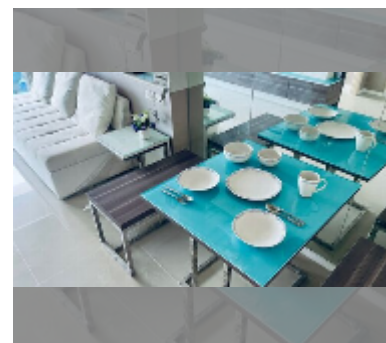

Condo for rent 1 bedroom 32 m² in Lumpini Park Beach Jomtien, Pattaya

฿ 15,000

UNIT PARAMETERS:

UID	FR-243017
type	1 bedroom
size	32m²
floor	26
view	sea view
per month	15,000 THB
security deposit	1 month
quality	good
equipment: furniture, household appliances, kitchen appliances, air conditioner, television, refrigerator	

PROJECT PARAMETERS:

district	Jomtien
buildings	3
floors	30
built in	2013
maintenance	฿ 15,360/year

FACILITIES:

General information: highrise, meters to beach: 50, minutes to beach: 1, open parking, multy-level parking.

Swimming pool: swimming pool, kids pool, rooftop pool, jacuzzi.

Chill zone: chill zone, garden, rooftop chillout.

Health zone: gym, sauna.

Other: reception, clubhouse, meeting room, games room, kids playgarden, CCTV, security.