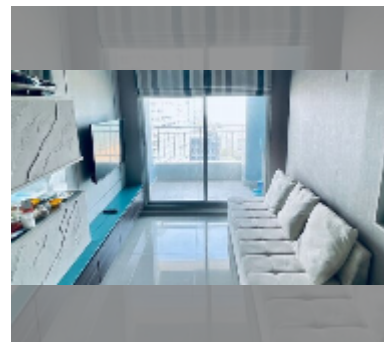

Condo for rent 1 bedroom 32 m² in Lumpini Park Beach Jomtien, Pattaya

฿ 15,000

UNIT PARAMETERS:

UID	FR-243017
type	1 bedroom
size	32m²
floor	26
view	sea view
per month	15,000 THB
security deposit	1 month
quality	good
equipment: furniture, household appliances, kitchen appliances, air conditioner, television, refrigerator	

PROJECT PARAMETERS:

district	Jomtien
buildings	3
floors	30
built in	2013
maintenance	฿ 15,360/year

FACILITIES:

General information: highrise, meters to beach: 50, minutes to beach: 1, open parking, multy-level parking.

Swimming pool: swimming pool, kids pool, rooftop pool, jacuzzi.

Chill zone: chill zone, garden, rooftop chillout.

Health zone: gym, sauna.

Other: reception, clubhouse, meeting room, games room, kids playgarden, CCTV, security.