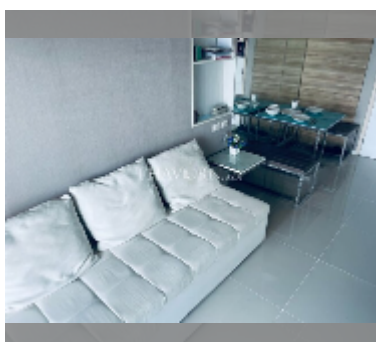

Condo for rent 1 bedroom 32 m² in Lumpini Park Beach Jomtien, Pattaya

฿ 15,000

UNIT PARAMETERS:

UID	FR-243017
type	1 bedroom
size	32m²
floor	26
view	sea view
per month	15,000 THB
security deposit	1 month
quality	good
equipment: furniture, household appliances, kitchen appliances, air conditioner, television, refrigerator	

PROJECT PARAMETERS:

district	Jomtien
buildings	3
floors	30
built in	2013
maintenance	฿ 15,360/year

FACILITIES:

General information: highrise, meters to beach: 50, minutes to beach: 1, open parking, multy-level parking.

Swimming pool: swimming pool, kids pool, rooftop pool, jacuzzi.

Chill zone: chill zone, garden, rooftop chillout.

Health zone: gym, sauna.

Other: reception, clubhouse, meeting room, games room, kids playgarden, CCTV, security.