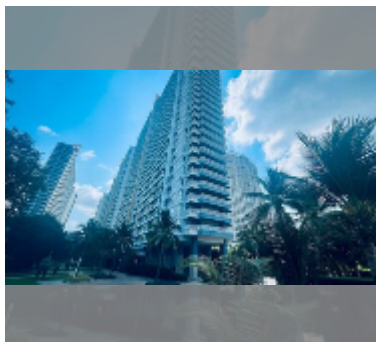

Condo for rent 1 bedroom 32 m² in Lumpini Park Beach Jomtien, Pattaya

฿ 15,000

UNIT PARAMETERS:

UID	FR-243017
type	1 bedroom
size	32m²
floor	26
view	sea view
per month	15,000 THB
security deposit	1 month
quality	good
equipment: furniture, household appliances, kitchen appliances, air conditioner, television, refrigerator	

PROJECT PARAMETERS:

district	Jomtien
buildings	3
floors	30
built in	2013
maintenance	฿ 15,360/year

FACILITIES:

General information: highrise, meters to beach: 50, minutes to beach: 1, open parking, multy-level parking.

Swimming pool: swimming pool, kids pool, rooftop pool, jacuzzi.

Chill zone: chill zone, garden, rooftop chillout.

Health zone: gym, sauna.

Other: reception, clubhouse, meeting room, games room, kids playgarden, CCTV, security.