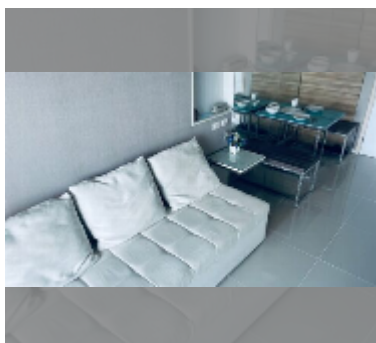

Condo for rent 1 bedroom 32 m² in Lumpini Park Beach Jomtien, Pattaya

฿ 15,000

UNIT PARAMETERS:

UID	FR-243017
type	1 bedroom
size	32m ²
floor	26
view	sea view
per month	15,000 THB
security deposit	1 month
quality	good
equipment: furniture, household appliances, kitchen appliances, air conditioner, television, refrigerator	

Swimming pool: swimming pool, kids pool, rooftop pool, jacuzzi.

Chill zone: chill zone, garden, rooftop chillout.

Health zone: gym, sauna.

Other: reception, clubhouse, meeting room, games room, kids playgarden, CCTV, security.