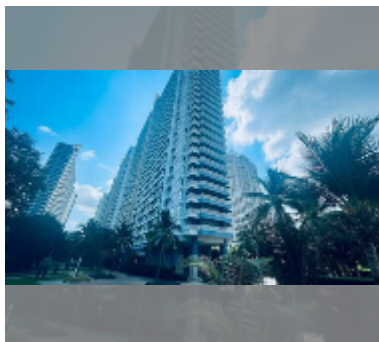

Condo for rent 1 bedroom 32 m² in Lumpini Park Beach Jomtien, Pattaya

฿ 15,000

UNIT PARAMETERS:

UID	FR-243017
type	1 bedroom
size	32m²
floor	26
view	sea view
per month	15,000 THB
security deposit	1 month
quality	good
equipment: furniture, household appliances, kitchen appliances, air conditioner, television, refrigerator	

PROJECT PARAMETERS:

district	Jomtien
buildings	3
floors	30
built in	2013
maintenance	฿ 15,360/year

FACILITIES:

General information: highrise, meters to beach: 50, minutes to beach: 1, open parking, multy-level parking.

Swimming pool: swimming pool, kids pool, rooftop pool, jacuzzi.

Chill zone: chill zone, garden, rooftop chillout.

Health zone: gym, sauna.

Other: reception, clubhouse, meeting room, games room, kids playgarden, CCTV, security.