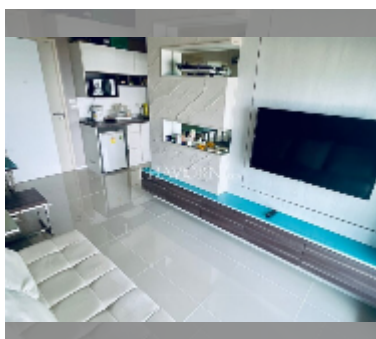

Condo for rent 1 bedroom 32 m² in Lumpini Park Beach Jomtien, Pattaya

฿ 15,000

UNIT PARAMETERS:

UID	FR-243017
type	1 bedroom
size	32m²
floor	26
view	sea view
per month	15,000 THB
security deposit	1 month
quality	good
equipment: furniture, household appliances, kitchen appliances, air conditioner, television, refrigerator	

PROJECT PARAMETERS:

district	Jomtien
buildings	3
floors	30
built in	2013
maintenance	฿ 15,360/year

FACILITIES:

General information: highrise, meters to beach: 50, minutes to beach: 1, open parking, multy-level parking.

Swimming pool: swimming pool, kids pool, rooftop pool, jacuzzi.

Chill zone: chill zone, garden, rooftop chillout.

Health zone: gym, sauna.

Other: reception, clubhouse, meeting room, games room, kids playgarden, CCTV, security.