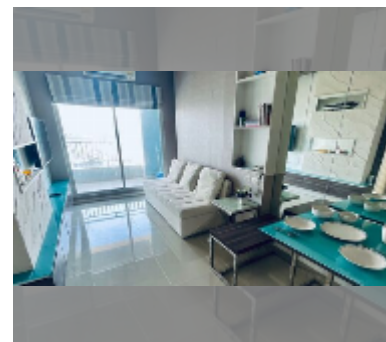

Condo for rent 1 bedroom 32 m² in Lumpini Park Beach Jomtien, Pattaya

฿ 15,000

UNIT PARAMETERS:

UID	FR-243017
type	1 bedroom
size	32m ²
floor	26
view	sea view
per month	15,000 THB
security deposit	1 month
quality	good
equipment: furniture, household appliances, kitchen appliances, air conditioner, television, refrigerator	

Swimming pool: swimming pool, kids pool, rooftop pool, jacuzzi.

Chill zone: chill zone, garden, rooftop chillout.

Health zone: gym, sauna.

Other: reception, clubhouse, meeting room, games room, kids playgarden, CCTV, security.