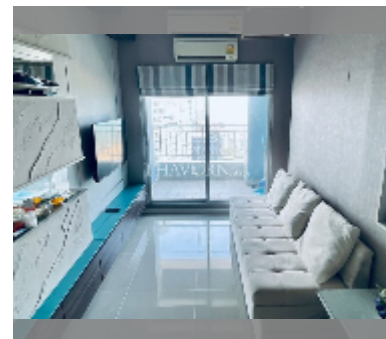

Condo for rent 1 bedroom 32 m² in Lumpini Park Beach Jomtien, Pattaya

฿ 15,000

UNIT PARAMETERS:

UID	FR-243017
type	1 bedroom
size	32m²
floor	26
view	sea view
per month	15,000 THB
security deposit	1 month
quality	good
equipment: furniture, household appliances, kitchen appliances, air conditioner, television, refrigerator	

PROJECT PARAMETERS:

district	Jomtien
buildings	3
floors	30
built in	2013
maintenance	฿ 15,360/year

FACILITIES:

General information: highrise, meters to beach: 50, minutes to beach: 1, open parking, multy-level parking.

Swimming pool: swimming pool, kids pool, rooftop pool, jacuzzi.

Chill zone: chill zone, garden, rooftop chillout.

Health zone: gym, sauna.

Other: reception, clubhouse, meeting room, games room, kids playgarden, CCTV, security.