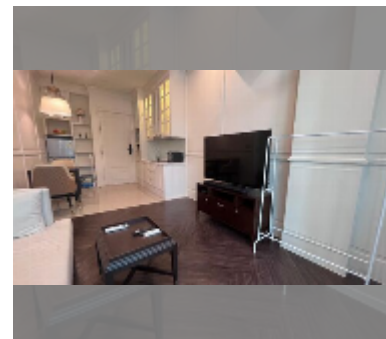

Condo for rent 1 bedroom 54 m² in Grand Florida Beachfront Condo Resort Pattaya, Pattaya

฿ 25,000

UNIT PARAMETERS:

UID	FR-243000
type	1 bedroom
size	54m²
floor	1
view	pool access
per month	30,000 THB
year contract	25,000 THB / month
security deposit	2 months
quality	good

equipment: furniture, household appliances, kitchen appliances, air conditioner, internet, television, washing-machine, refrigerator

PROJECT PARAMETERS:

district	Na Jomtien
buildings	8
floors	7
built in	2020
maintenance	฿ 38,880/year

FACILITIES:

General information: resort, beach front, underground parking, open parking.
Swimming pool: swimming pool, kids pool, water slides, waterfall, jacuzzi, sunbathing area.
Chill zone: chill zone, garden, barbeque areas.
Health zone: gym, sauna, steam.
Other: reception, lobby, clubhouse, games room, kids playgarden, CCTV, security, minimart.