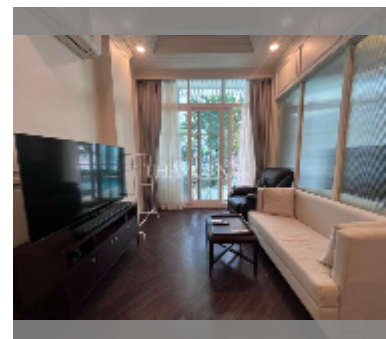

Condo for rent 1 bedroom 54 m² in Grand Florida Beachfront Condo Resort Pattaya, Pattaya

฿ 32,000

UNIT PARAMETERS:

UID	FR-243000
type	1 bedroom
size	54m ²
floor	1
view	pool access
per month	40,000 THB
year contract	32,000 THB / month
security deposit	2 months
quality	good
equipment: furniture, household appliances, kitchen appliances, air conditioner, internet, television, washing-machine, refrigerator	

PROJECT PARAMETERS:

district	Na Jomtien
buildings	8
floors	7
built in	2020
maintenance	฿ 38,880/year

FACILITIES:

General information: resort, beach front, underground parking, open parking.
Swimming pool: swimming pool, kids pool, water slides, waterfall, jacuzzi, sunbathing area.
Chill zone: chill zone, garden, barbeque areas.
Health zone: gym, sauna, steam.
Other: reception, lobby, clubhouse, games room, kids playgarden, CCTV, security, minimart.