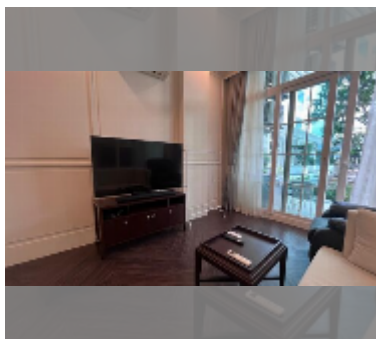

Condo for rent 1 bedroom 54 m² in Grand Florida Beachfront Condo Resort Pattaya, Pattaya

฿ 25,000

UNIT PARAMETERS:

UID	FR-243000
type	1 bedroom
size	54m²
floor	1
view	pool access
per month	30,000 THB
year contract	25,000 THB / month
security deposit	2 months
quality	good

equipment: furniture, household appliances, kitchen appliances, air conditioner, internet, television, washing-machine, refrigerator

PROJECT PARAMETERS:

district	Na Jomtien
buildings	8
floors	7
built in	2020
maintenance	฿ 38,880/year

FACILITIES:

General information: resort, beach front, underground parking, open parking.
Swimming pool: swimming pool, kids pool, water slides, waterfall, jacuzzi, sunbathing area.
Chill zone: chill zone, garden, barbeque areas.
Health zone: gym, sauna, steam.
Other: reception, lobby, clubhouse, games room, kids playgarden, CCTV, security, minimart.