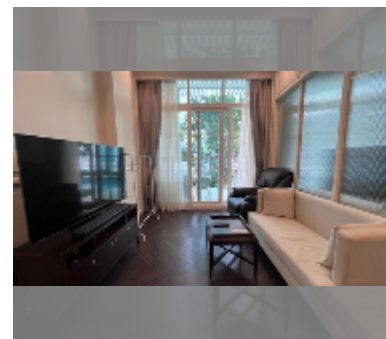

Condo for rent 1 bedroom 54 m² in Grand Florida Beachfront Condo Resort Pattaya, Pattaya

฿ 25,000

UNIT PARAMETERS:

UID	FR-243000
type	1 bedroom
size	54m²
floor	1
view	pool access
per month	30,000 THB
year contract	25,000 THB / month
security deposit	2 months
quality	good

equipment: furniture, household appliances, kitchen appliances, air conditioner, internet, television, washing-machine, refrigerator

PROJECT PARAMETERS:

district	Na Jomtien
buildings	8
floors	7
built in	2020
maintenance	฿ 38,880/year

FACILITIES:

General information: resort, beach front, underground parking, open parking.
Swimming pool: swimming pool, kids pool, water slides, waterfall, jacuzzi, sunbathing area.
Chill zone: chill zone, garden, barbeque areas.
Health zone: gym, sauna, steam.
Other: reception, lobby, clubhouse, games room, kids playgarden, CCTV, security, minimart.