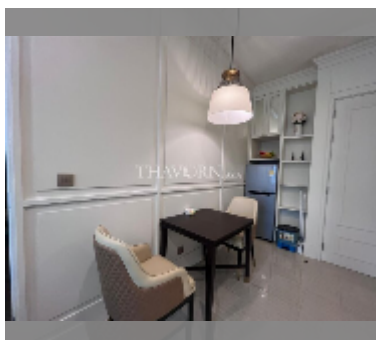

Condo for rent 1 bedroom 54 m² in Grand Florida Beachfront Condo Resort Pattaya, Pattaya

฿ 32,000

UNIT PARAMETERS:

UID	FR-243000
type	1 bedroom
size	54m ²
floor	1
view	pool access
per month	40,000 THB
year contract	32,000 THB / month
security deposit	2 months
quality	good
equipment: furniture, household appliances, kitchen appliances, air conditioner, internet, television, washing-machine, refrigerator	

PROJECT PARAMETERS:

district	Na Jomtien
buildings	8
floors	7
built in	2020
maintenance	฿ 38,880/year

FACILITIES:

General information: resort, beach front, underground parking, open parking.
Swimming pool: swimming pool, kids pool, water slides, waterfall, jacuzzi, sunbathing area.
Chill zone: chill zone, garden, barbeque areas.
Health zone: gym, sauna, steam.
Other: reception, lobby, clubhouse, games room, kids playgarden, CCTV, security, minimart.