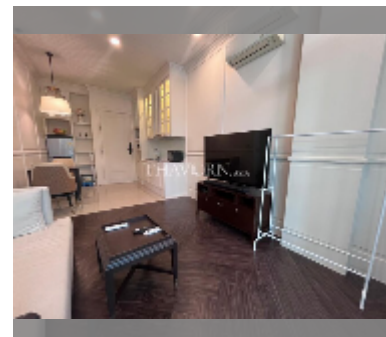

Condo for rent 1 bedroom 54 m² in Grand Florida Beachfront Condo Resort Pattaya, Pattaya

฿ 32,000

UNIT PARAMETERS:

UID	FR-243000
type	1 bedroom
size	54m ²
floor	1
view	pool access
per month	40,000 THB
year contract	32,000 THB / month
security deposit	2 months
quality	good
equipment: furniture, household appliances, kitchen appliances, air conditioner, internet, television, washing-machine, refrigerator	

PROJECT PARAMETERS:

district	Na Jomtien
buildings	8
floors	7
built in	2020
maintenance	฿ 38,880/year

FACILITIES:

General information: resort, beach front, underground parking, open parking.
Swimming pool: swimming pool, kids pool, water slides, waterfall, jacuzzi, sunbathing area.
Chill zone: chill zone, garden, barbeque areas.
Health zone: gym, sauna, steam.
Other: reception, lobby, clubhouse, games room, kids playgarden, CCTV, security, minimart.