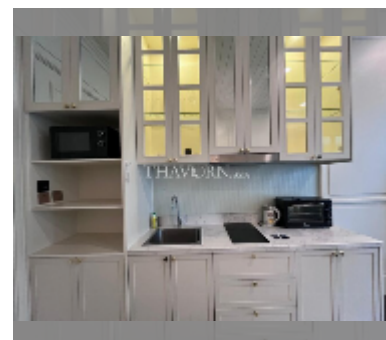

Condo for rent 1 bedroom 54 m² in Grand Florida Beachfront Condo Resort Pattaya, Pattaya

฿ 32,000

UNIT PARAMETERS:

UID	FR-243000
type	1 bedroom
size	54m²
floor	1
view	pool access
per month	40,000 THB
year contract	32,000 THB / month
security deposit	2 months
quality	good
equipment: furniture, household appliances, kitchen appliances, air conditioner, internet, television, washing-machine, refrigerator	

PROJECT PARAMETERS:

district	Na Jomtien
buildings	8
floors	7
built in	2020
maintenance	฿ 38,880/year

FACILITIES:

General information: resort, beach front, underground parking, open parking.
Swimming pool: swimming pool, kids pool, water slides, waterfall, jacuzzi, sunbathing area.
Chill zone: chill zone, garden, barbeque areas.
Health zone: gym, sauna, steam.
Other: reception, lobby, clubhouse, games room, kids playgarden, CCTV, security, minimart.